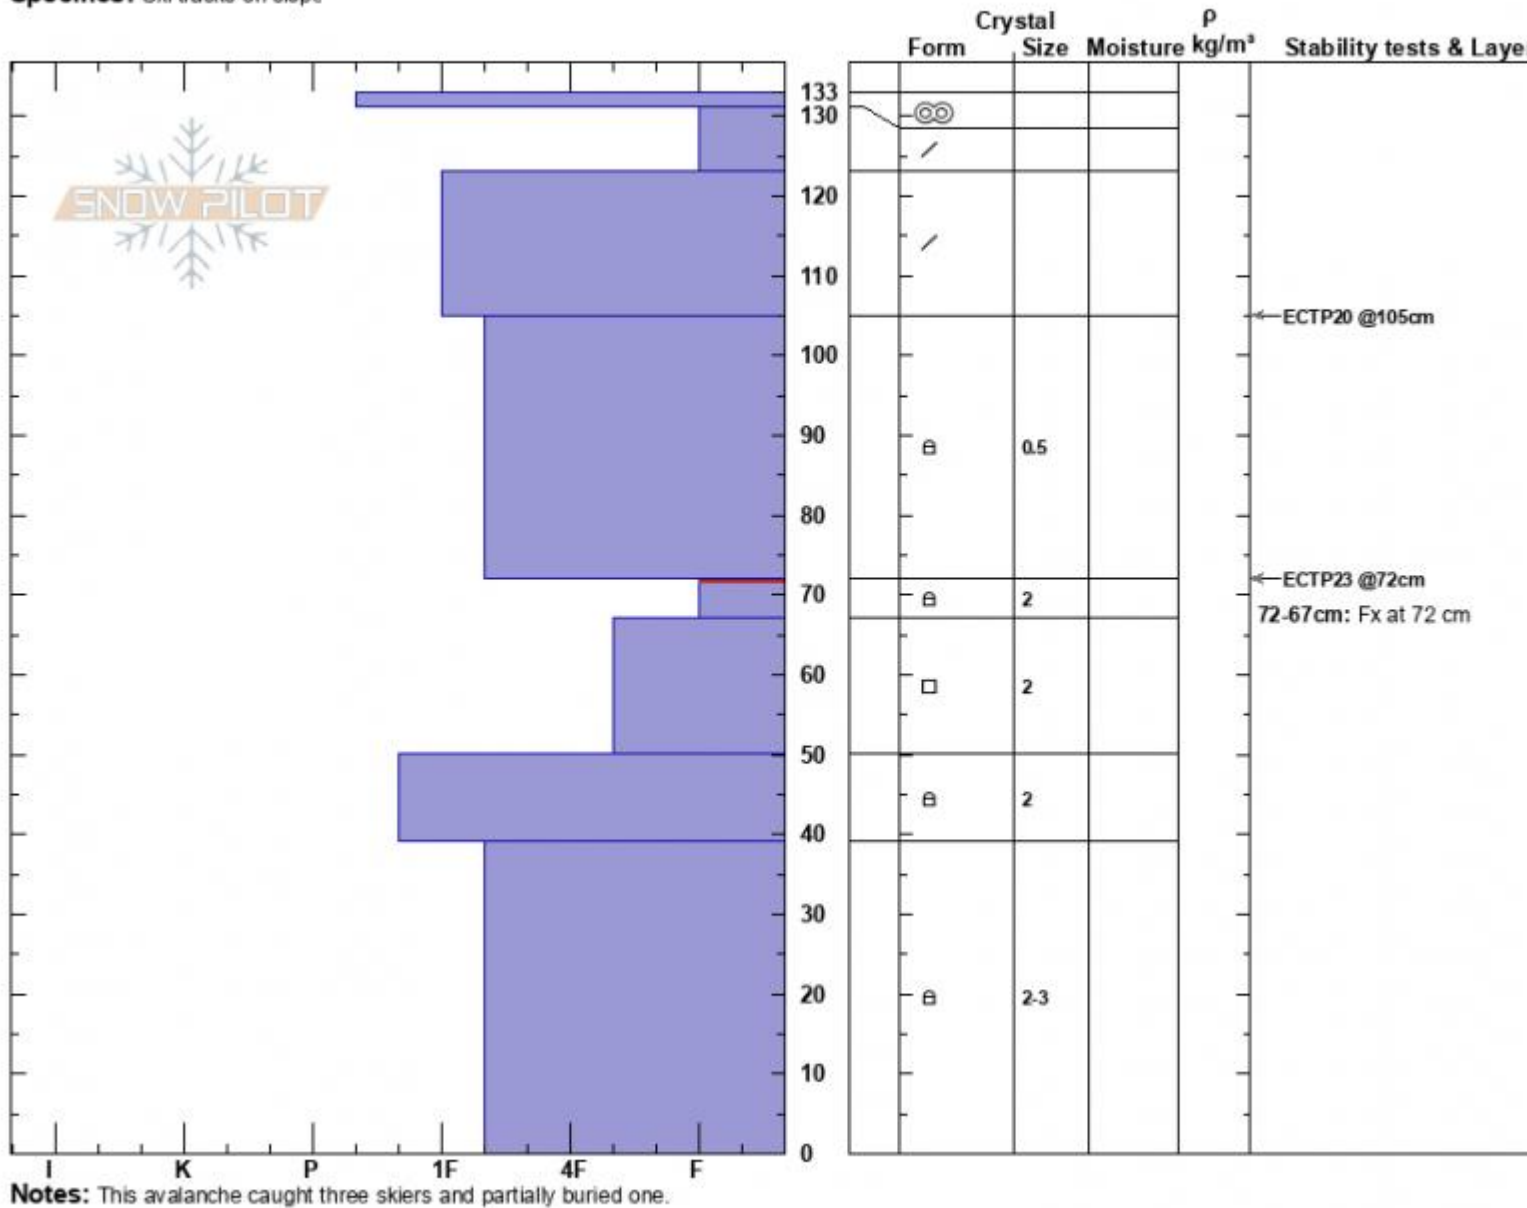

Woody Ridge Avalanche
 Cooke City
 MT
 Elevation: 9671 ft
 Aspect: 290°
 Specifics: Ski tracks on slope

Hannah Marshall
 03/25/2022 - 12:00pm
 Co-ord: 44.98951N, -109.92383W
 Slope Angle: 38°
 Wind Loading:

Stability:
 Air Temperature:
 Sky Cover: BKN
 Precipitation: NO
 Wind:

HS:133 **Layer Notes:**
 72-67cm: Fx at 72 cm
 72-67cm: Problematic layer

Advisory Region
 Cooke City
 Longitude
 -109.92W
 Latitude
 44.97N

Avalanche Details: [3 skiers caught, 2 injured on Woody Ridge near Cooke City, 2022-03-25](#)