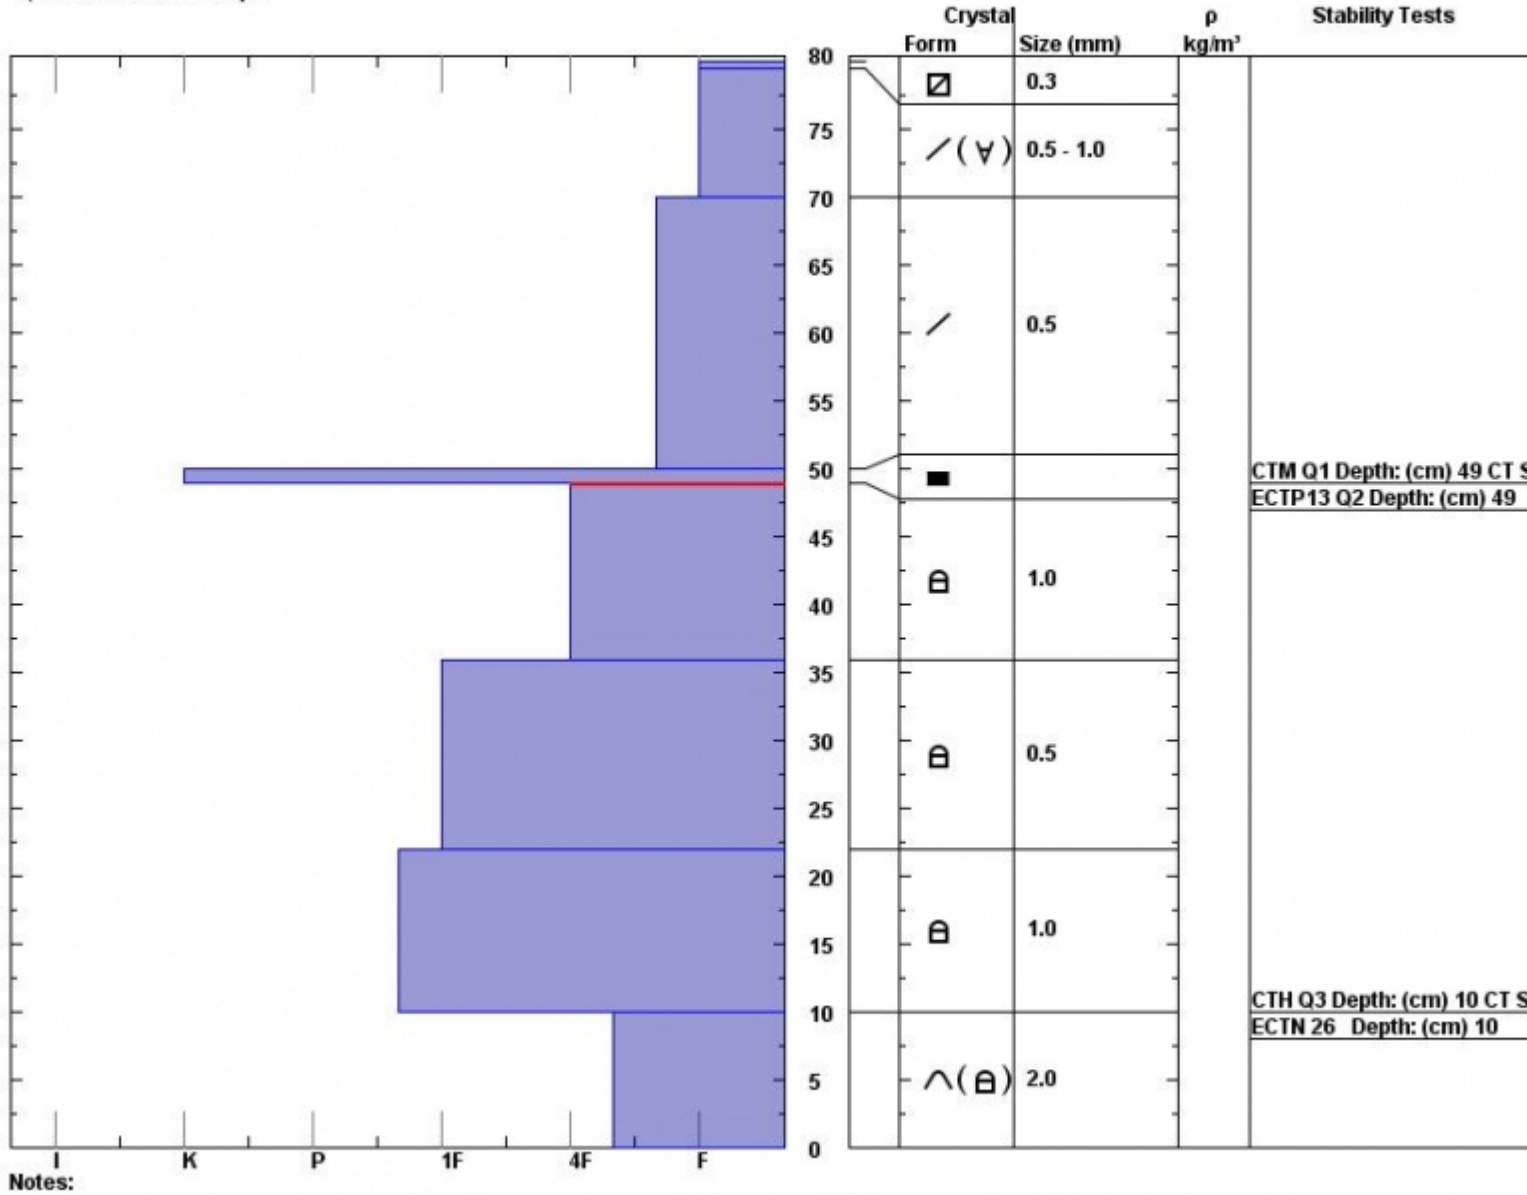

Snow Pit Profile  
**Mt. Blackmore**  
 Northern Gallatin, MT  
 Elevation (ft) **9644**  
 Aspect: **112**  
 Specifics: **We skied slope.**

Observer: **Nina Hance**  
**Tue Dec 16 12:00:00 MST 2014**  
 Co-ord: **45.44705 N 111.00034 W**  
 Slope: **30**  
 Wind loading: **no**

Stability on similar slopes: **Fair**  
 Air Temperature: **-5 C**  
 Sky Cover: **sky 4/8 to 8/8 covered**  
 Precipitation: **None**  
 Wind: **W Light Breeze**

**PS38 HS80**  
 Stability Test Notes:

Layer note:  
**49-50: Bre**  
**36-49: Pro**

Advisory Region  
 Northern Gallatin

**Forecast link:** [GNFAC Avalanche Advisory for Wed Dec 17, 2014](#)  
 Northern Gallatin, 2014-12-16