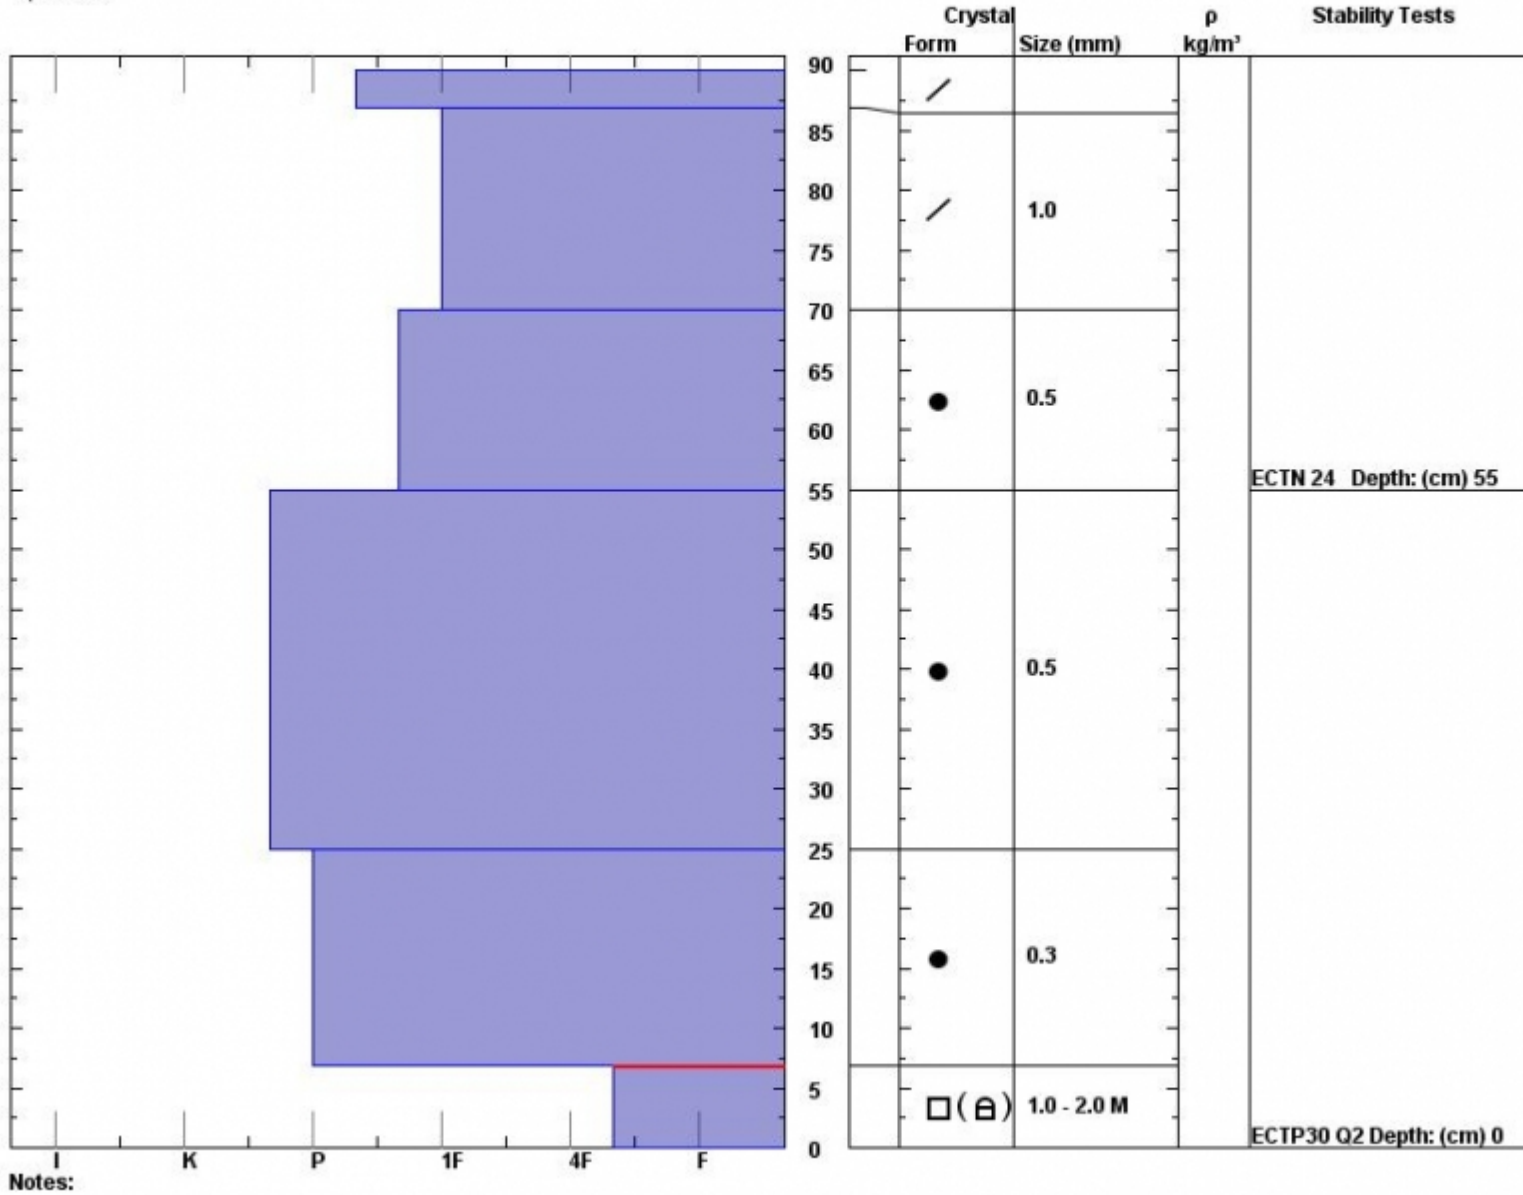

Snow Pit Profile
Silken Falls-Hyalite
Northern Gallatin, MT
 Elevation (ft) **8050**
 Aspect: **315**
 Specifics:

Observer: **Nina Hance**
Wed Dec 10 12:30:00 MST 2014
 Co-ord: **N W**
 Slope: **40**
 Wind loading: **previous**

Stability on similar slopes: **Good**
 Air Temperature: **0 C**
 Sky Cover: **sky 3/8 to 4/8 covered**
 Precipitation: **None**
 Wind: **SW Light Breeze**

HS90
 Stability Test Notes:
0: Scored 32 not 30

Layer note
0-7: Problem

Advisory Region
 Northern Gallatin

Forecast link: [GNFAC Avalanche Advisory for Thu Dec 11, 2014](#)
 Northern Gallatin, 2014-12-10