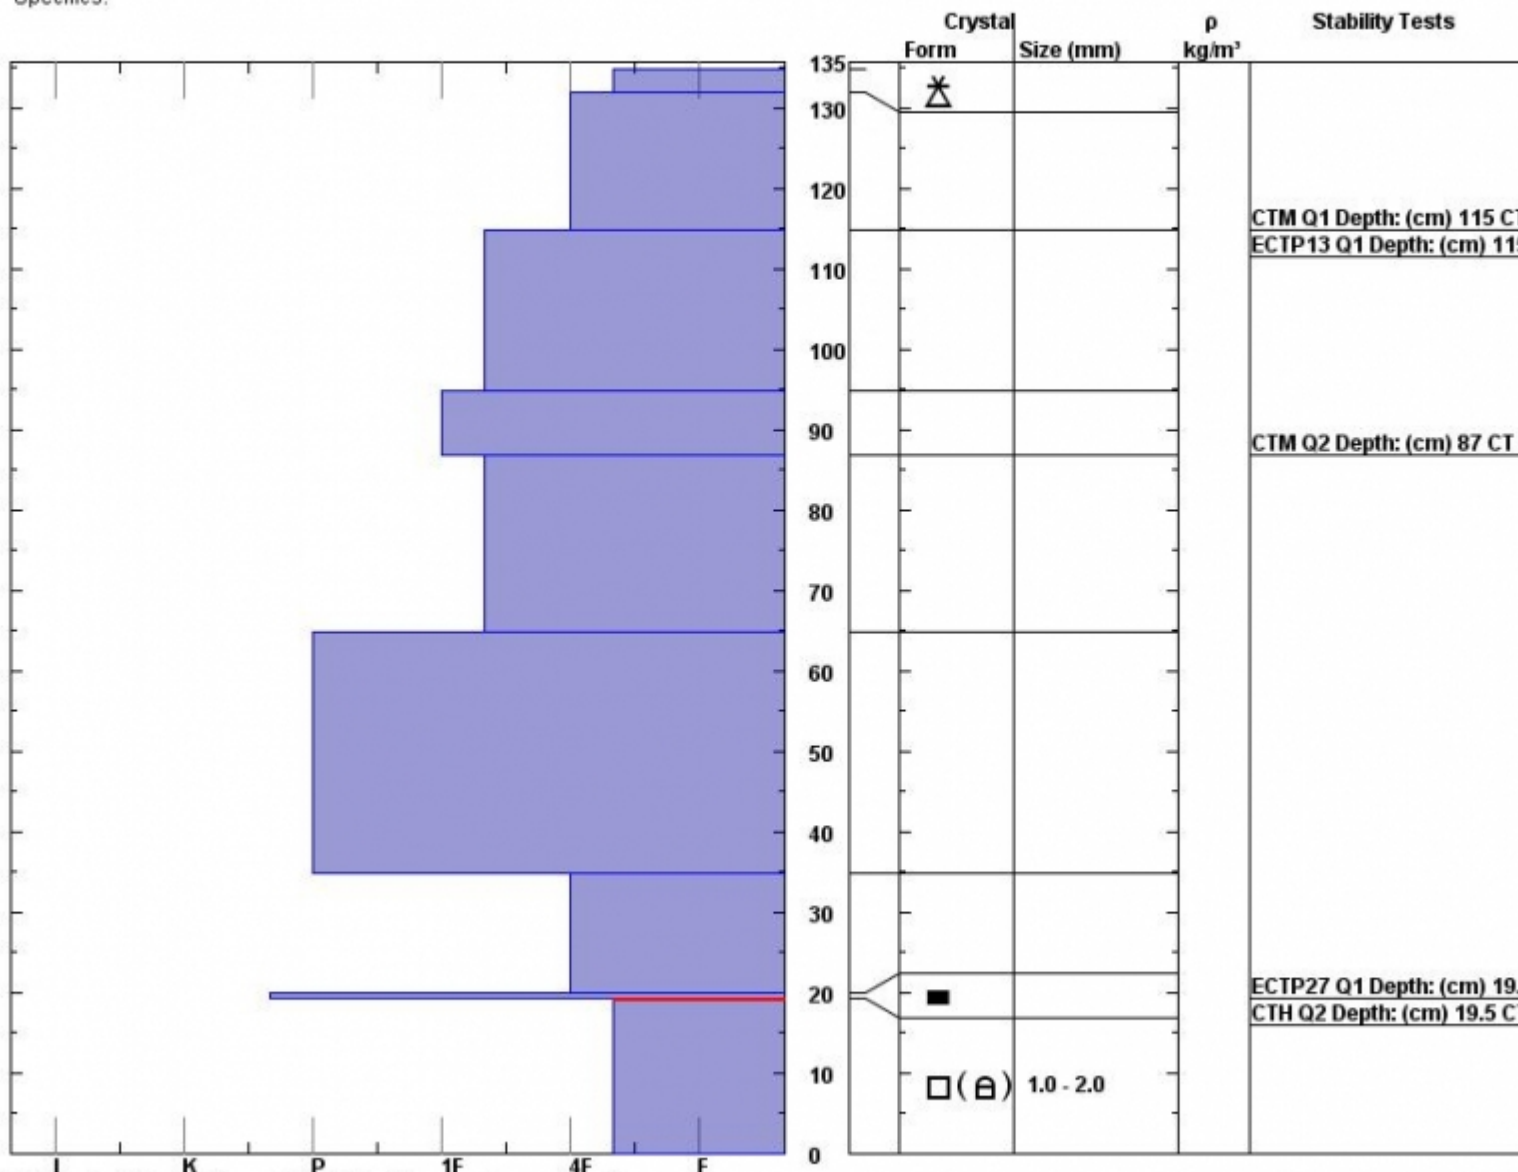

Snow Pit Profile
Almost Died
Beartooth, MT
 Elevation (ft) **9470**
 Aspect: **36**
 Specifics:

Observer: **Doug Chabot**
Sun Dec 07 08:40:00 MST 2014
 Co-ord: **45.04830 N 109.92938 W**
 Slope: **25**
 Wind loading: **no**

Stability on similar slopes: **Good**
 Air Temperature: **F**
 Sky Cover: **Clear**
 Precipitation: **None**
 Wind: **S Light Breeze**

HS135
 Stability Test Notes:
 Layer note: **19.5-20: H**
0-19.5: Pro

Notes: Scott Schmidty and I dug this pit on Henderson Bench.

Advisory Region
 Cooke City

Forecast link: [GNFAC Avalanche Advisory for Wed Dec 10, 2014](#) [GNFAC Avalanche Forecast for Tue Dec 9, 2014](#)