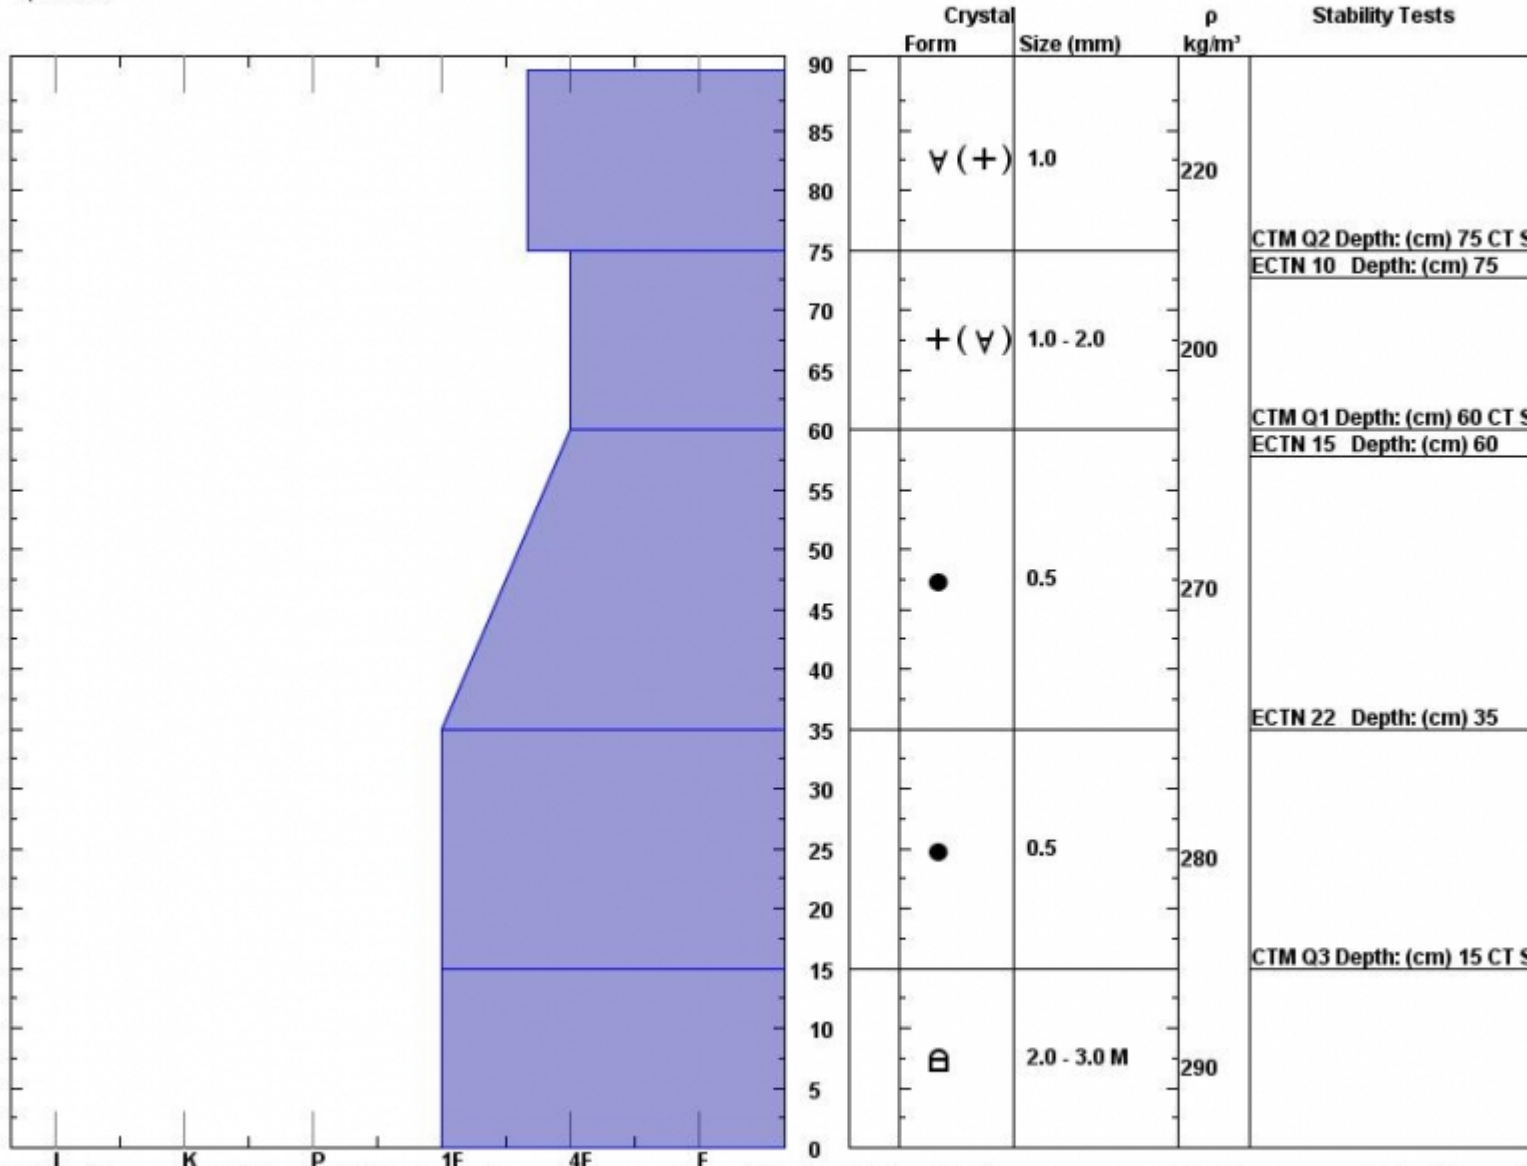

Snow Pit Profile
Ski Hill
Henry Mtns, MT
 Elevation (ft) **8100**
 Aspect: **60**
 Specifics:

Observer: **Doug Chabot**
Sun Dec 02 10:40:00 MST 2012
 Co-ord: **44.70341 N 111.29718 W**
 Slope: **28**
 Wind loading: **no**

Stability on similar slopes: **Very Good**
 Air Temperature: **-1 C**
 Sky Cover: **sky 8/8 covered**
 Precipitation: **Snow - 2 cm/hr**
 Wind: **SW Moderate**

HS90
 Stability Test Notes:
 0-15: stron

Notes: This was our first snowpit at Lionhead. It was rain/snow mixture at the truck, but quickly became snow up high. The snowpack is looking great strong foundation for the winter. Average density of pack is 25%. We're psyched. Video and photo are posted on website.