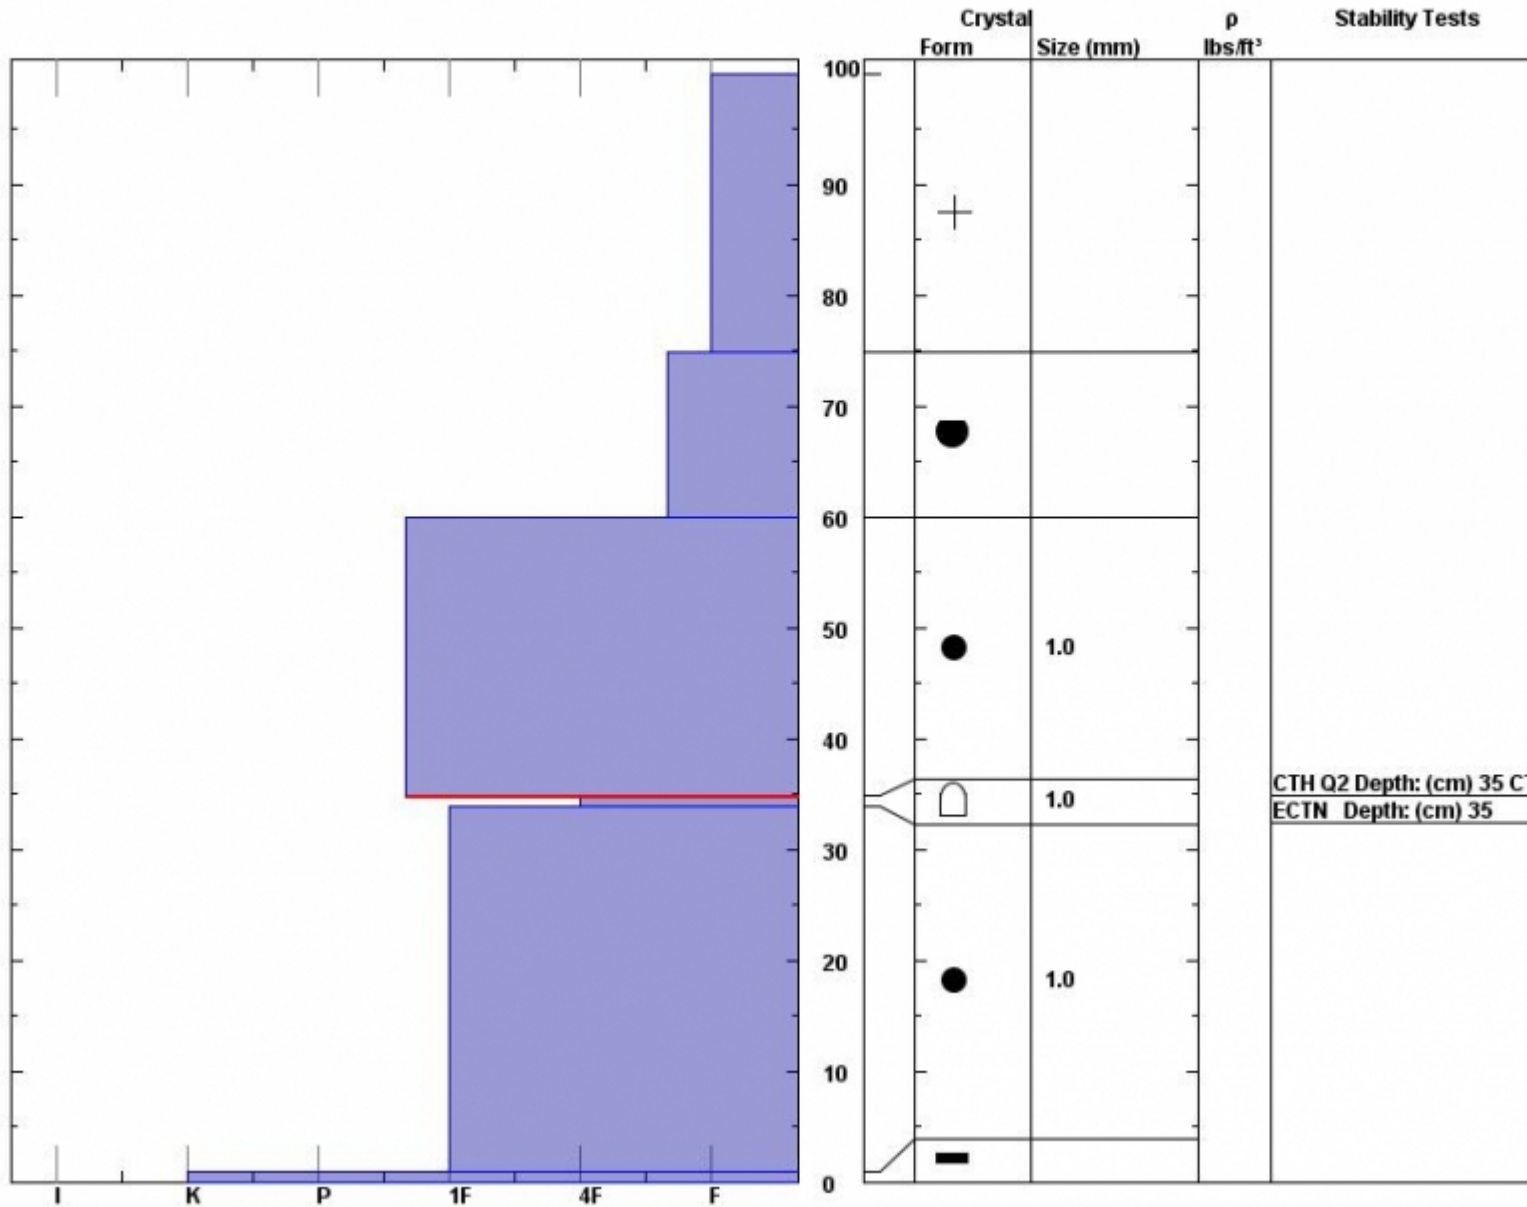

Snow Pit Profile  
**South Flathead Pass-Bridger, MT**  
 Elevation (ft) **8360**  
 Aspect:  
 Specifics: **Ski tracks on slope.**  
 Notes:

Observer: **Marcie Hahn-Knoff**  
**Sun Nov 21 12:30:00 MST 2010**  
 Co-ord: **W N**  
 Slope: **31**  
 Wind loading: **previous**

Stability on similar slopes: **Good**  
 Air Temperature: **14 F**  
 Sky Cover: **Clear**  
 Precipitation: **None**  
 Wind: **W Calm**

Stability Test Notes:  
**35: On facets**

Layer n  
**34-35: F**