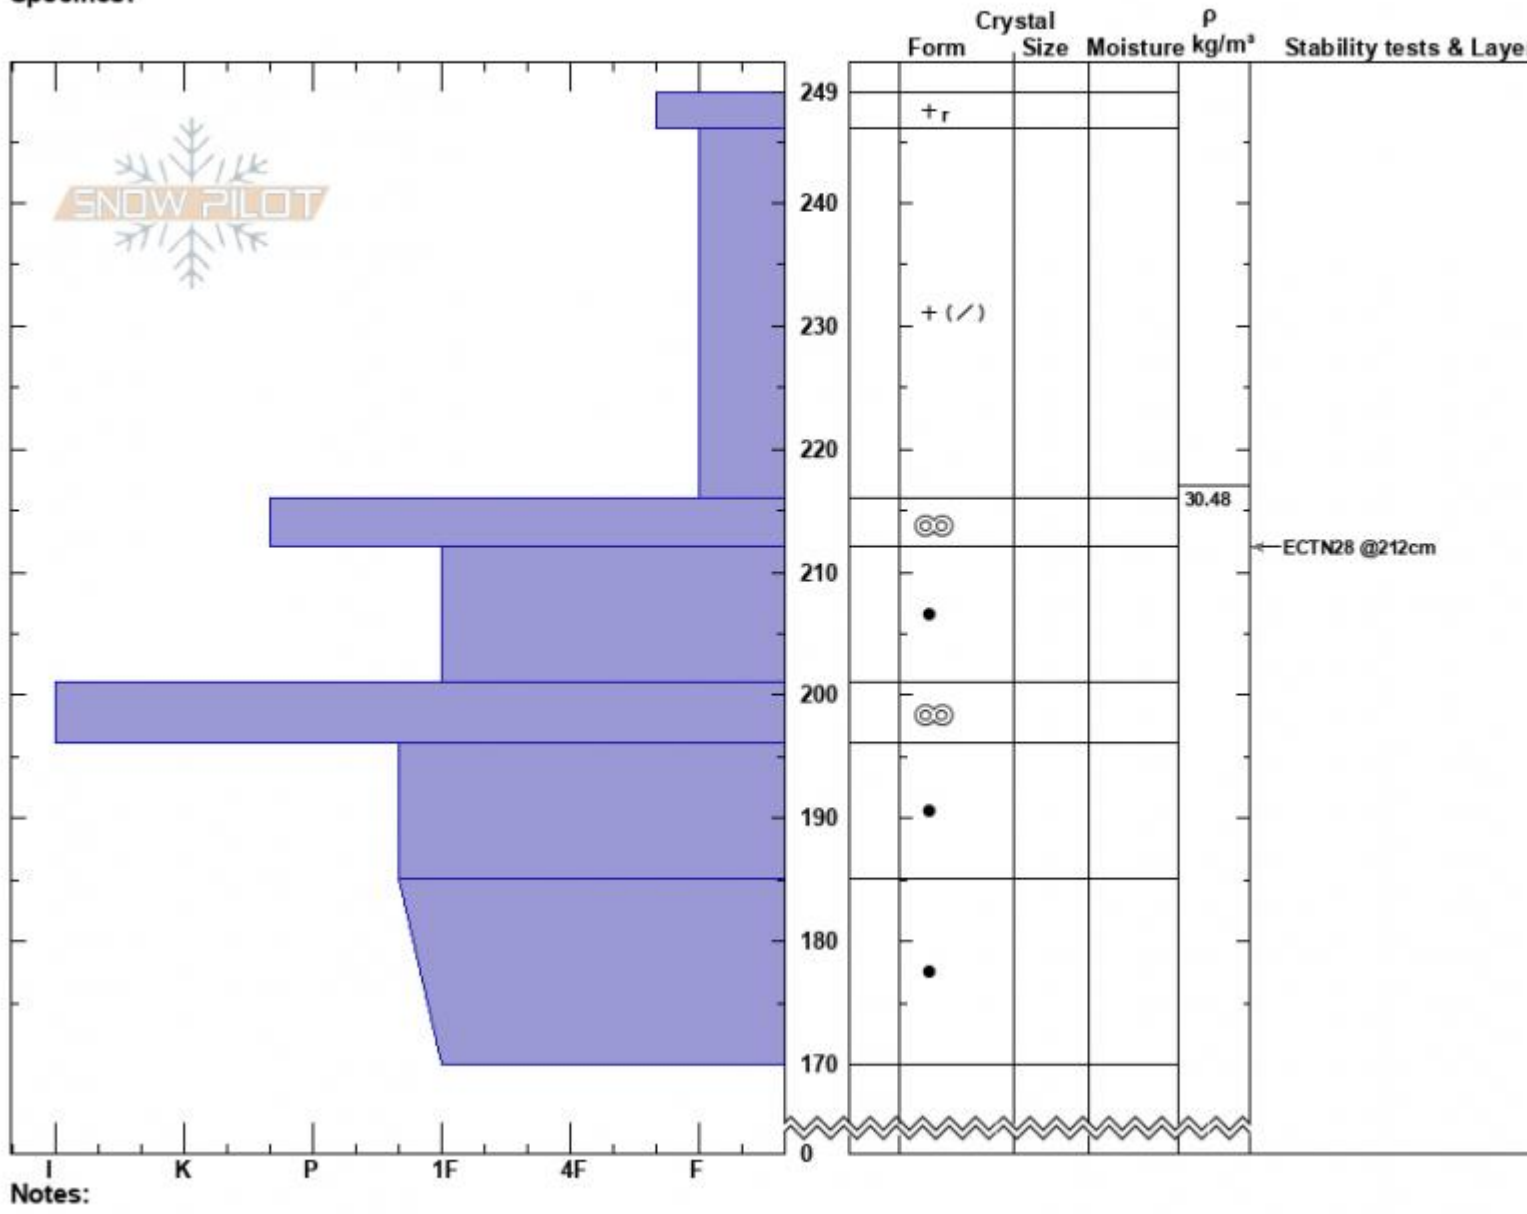

Blackmore E Face
 Gallatin Range-N
 MT
 Elevation: 9830 ft
 Aspect: 80°
 Specifics:

Haylee Darby
 03/30/2025 - 12:45pm
 Co-ord: 45.44595N, -111.00190W
 Slope Angle: 35°
 Wind Loading: no

Stability:
 Air Temperature: -1°C
 Sky Cover: OVC
 Precipitation: S1
 Wind: W Calm

HS:249 Layer Notes:

Notes:
 Advisory Region
 Northern Gallatin
 Longitude
 -111.00W
 Latitude
 45.44N
 Northern Gallatin, 2025-03-30