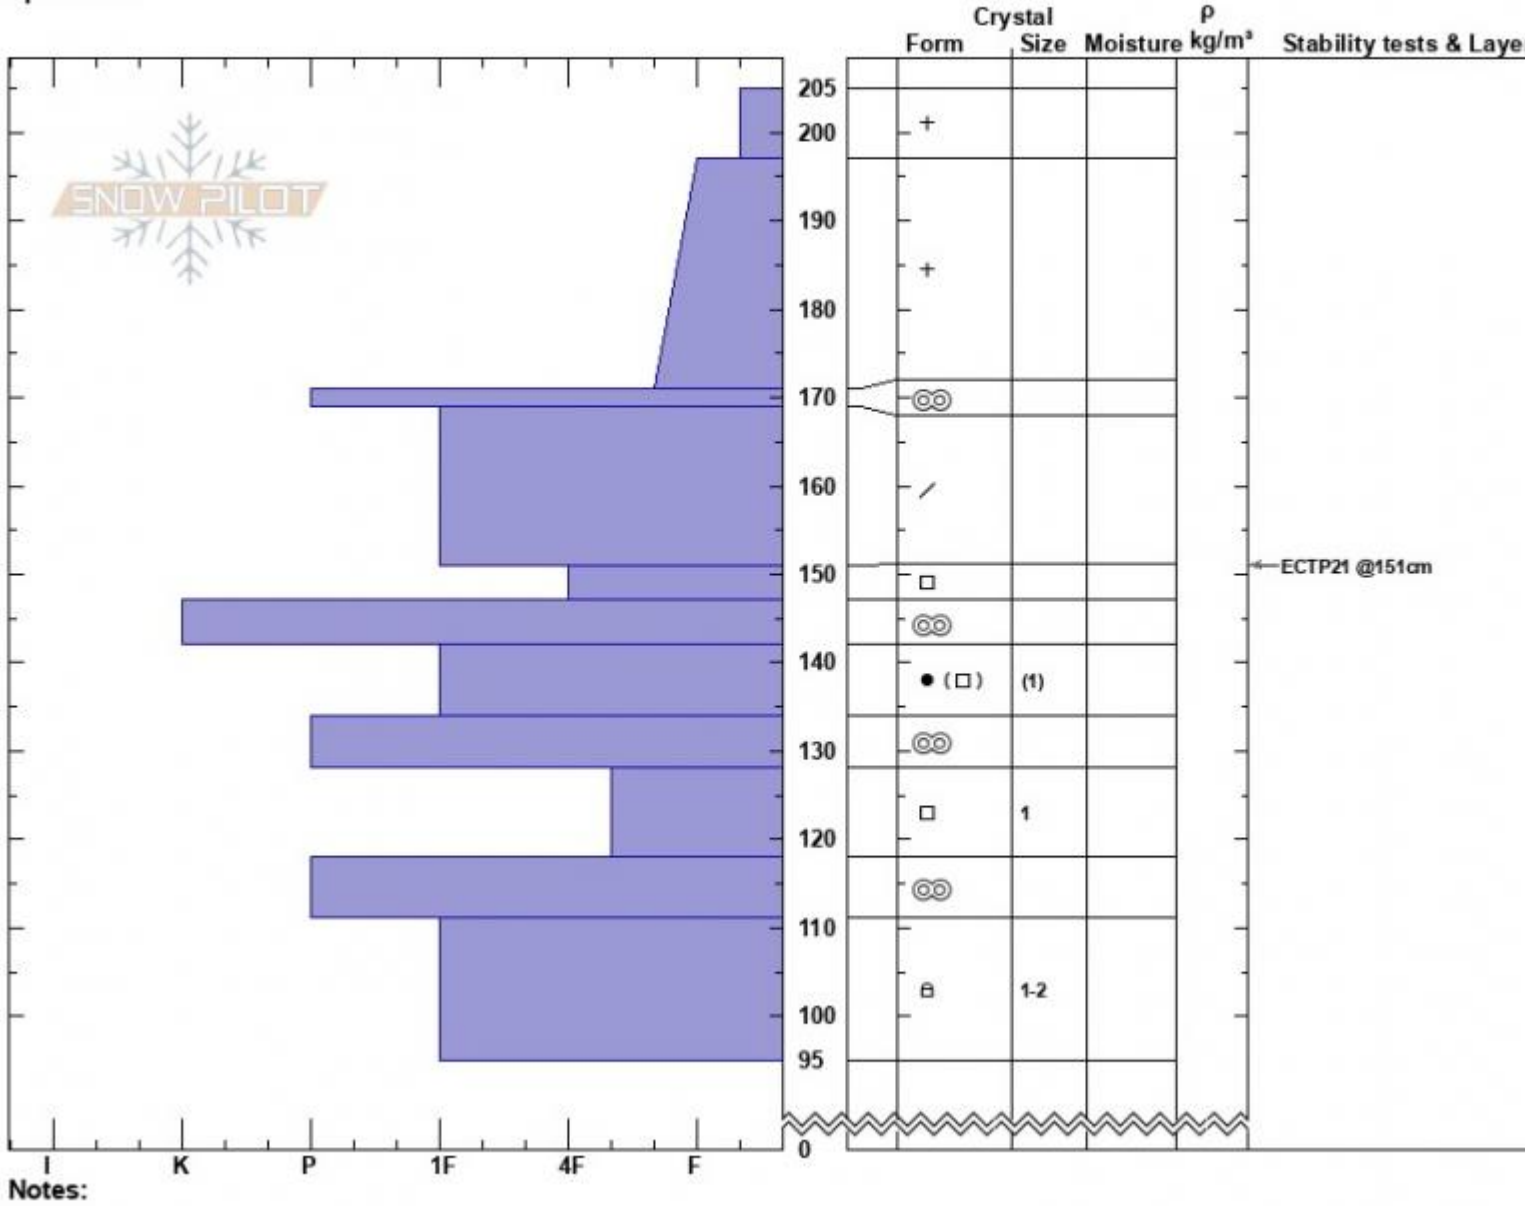

Rasta Shoulder  
 Cooke City  
 MT  
 Elevation: 10070 ft  
 Aspect: 154°  
 Specifics:

Haylee Darby  
 03/23/2025 - 3:00pm  
 Co-ord: 45.07149N, -109.94451W  
 Slope Angle: 29°  
 Wind Loading:

Stability:  
 Air Temperature: -7°C  
 Sky Cover: OVC  
 Precipitation: S2  
 Wind: W Strong

HS:205 Layer Notes:

Advisory Region  
 Cooke City  
 Longitude  
 -109.95W

Latitude

45.07N

Cooke City, 2025-03-23