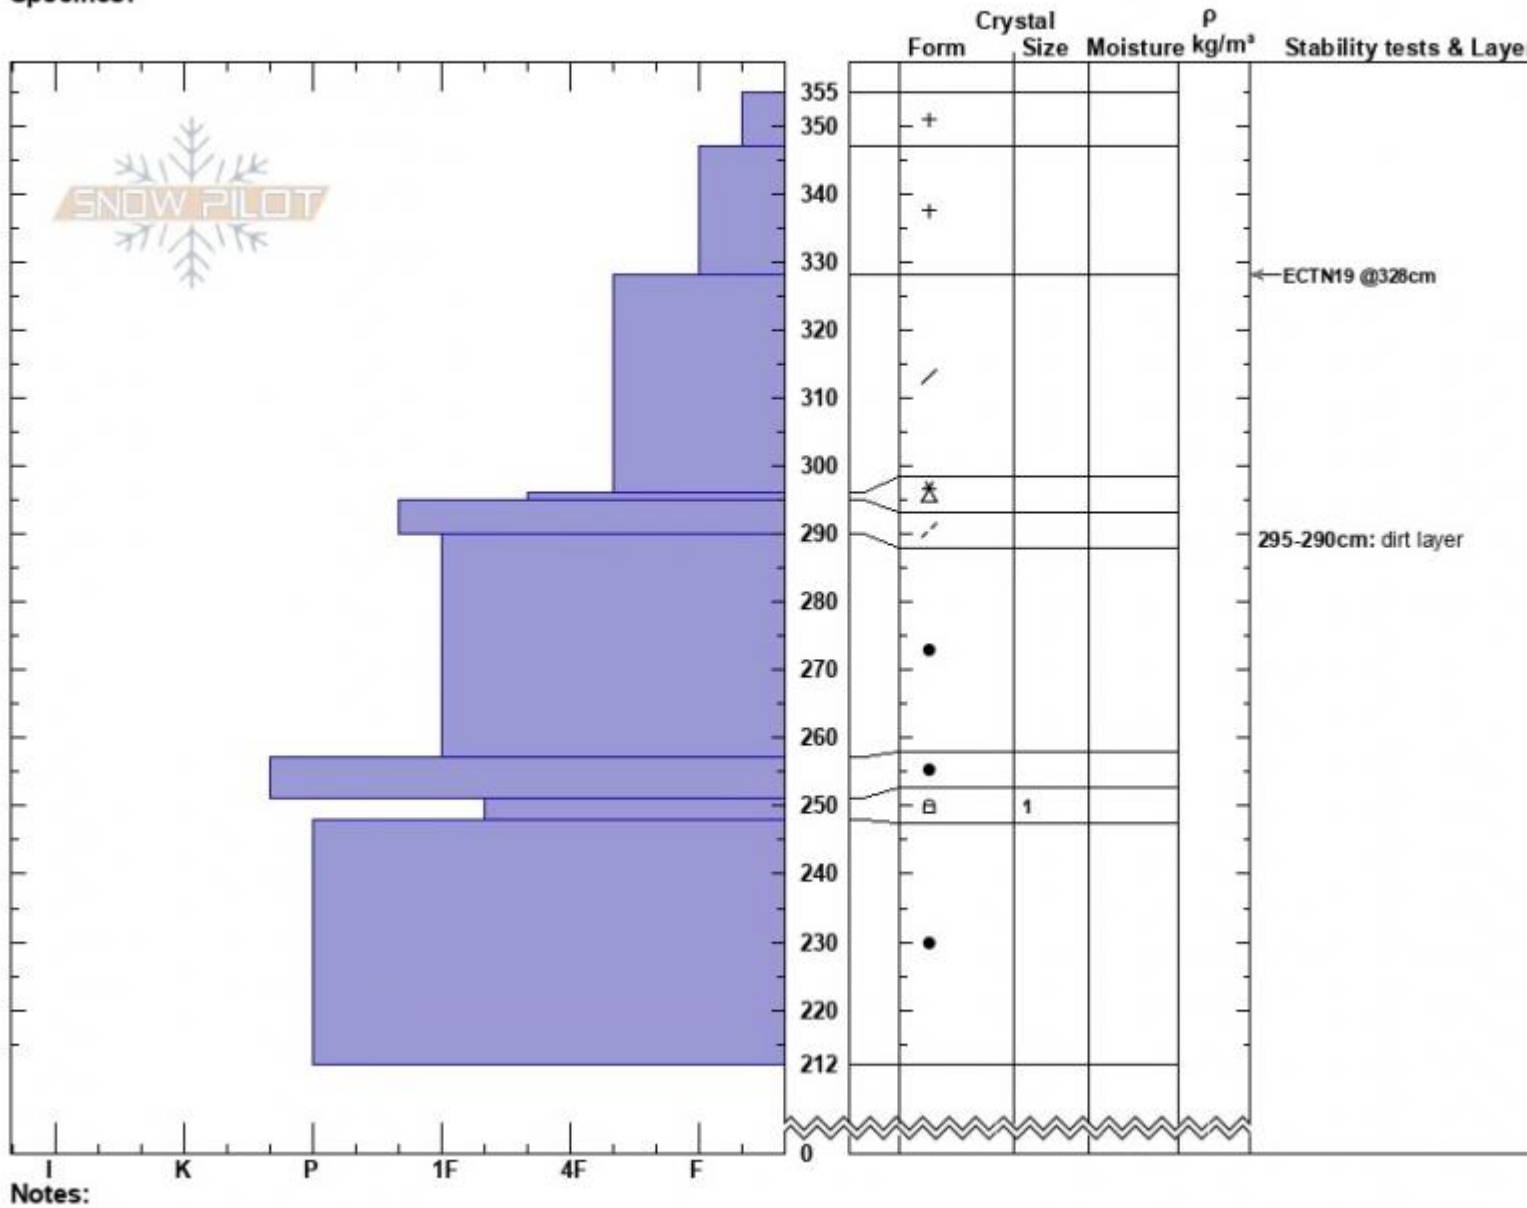

Almost Died
 Cooke City
 MT
 Elevation: 9521 ft
 Aspect: 55°
 Specifics:

Haylee Darby
 03/23/2025 - 1:00pm
 Co-ord: 45.05043N, -109.93170W
 Slope Angle: 27°
 Wind Loading: previous

Stability:
 Air Temperature: -7°C
 Sky Cover: OVC
 Precipitation: S2
 Wind: W Moderate

HS:355 Layer Notes:
 295-290cm: dirt layer

Advisory Region
 Cooke City
 Longitude
 -109.95W

Latitude

45.05N

Cooke City, 2025-03-23