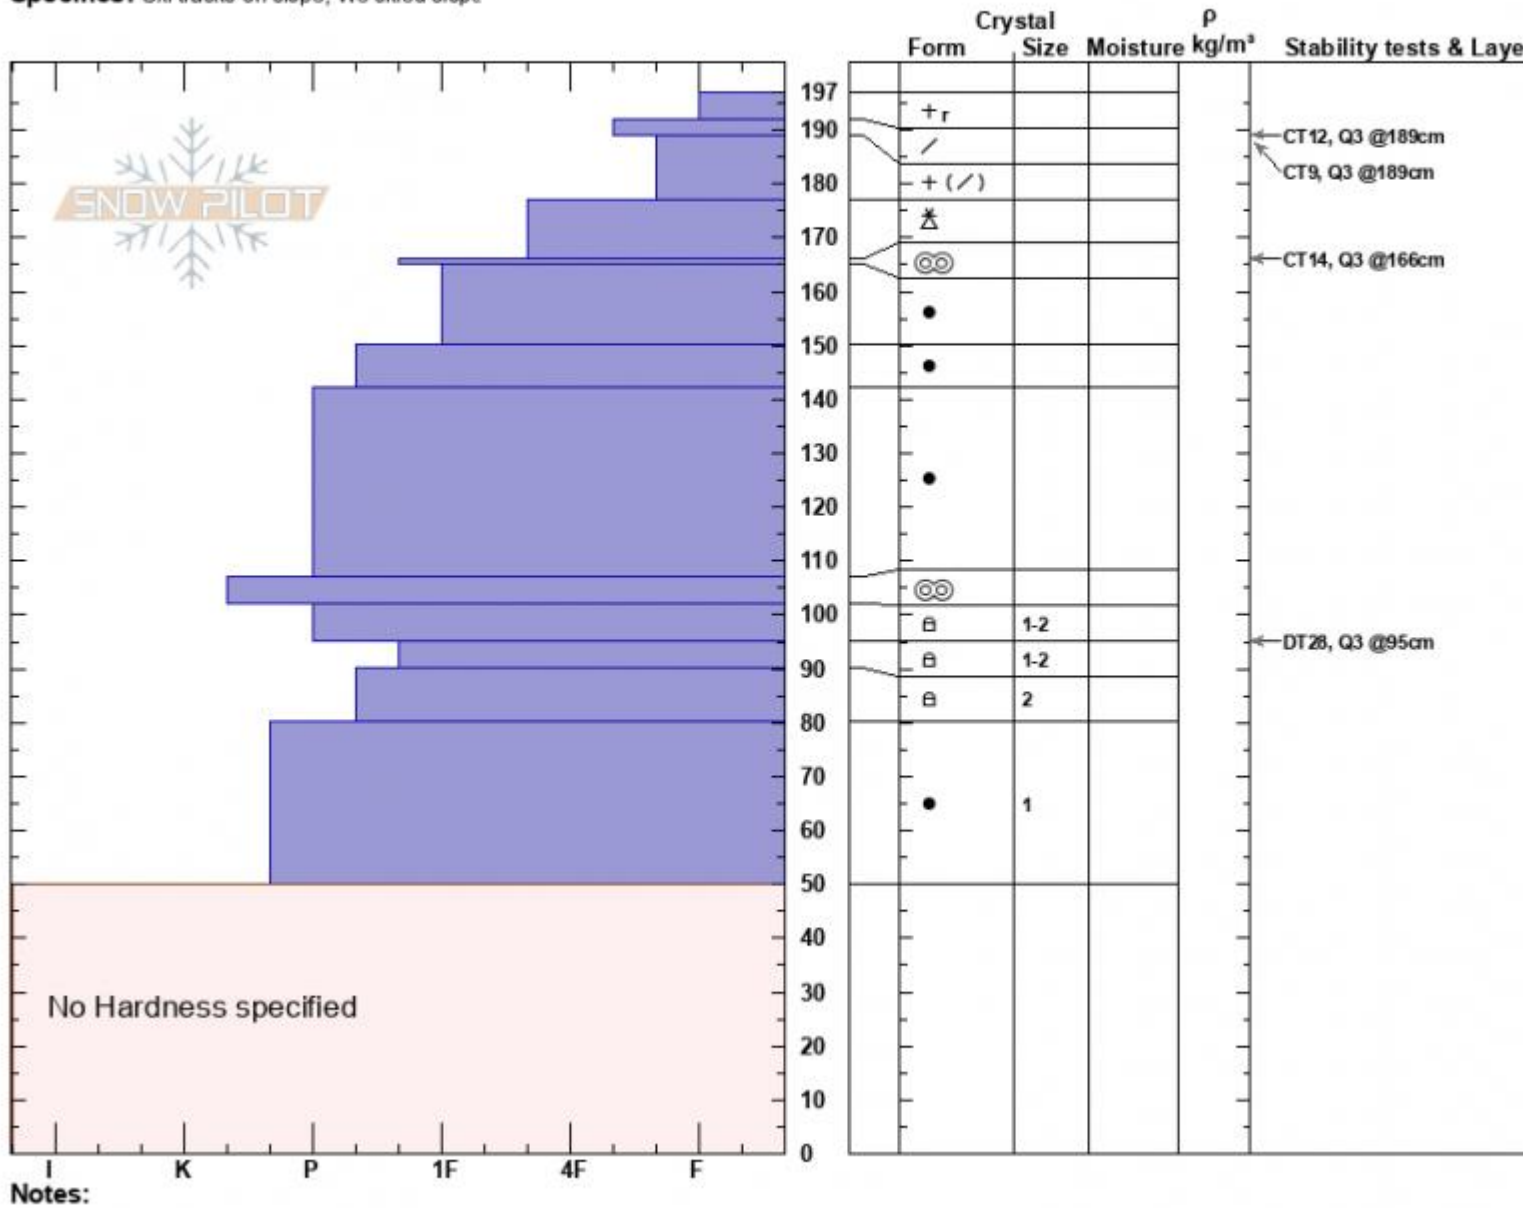

Texas Meadow
 Bridger Range
 MT
 Elevation: 7700 ft
 Aspect: 69°
 Specifics: Ski tracks on slope; We skied slope

Alex Marienthal
 03/20/2025 - 4:00pm
 Co-ord: 45.83999N, -110.93316W
 Slope Angle: 32°
 Wind Loading:

Stability: Good
 Air Temperature:
 Sky Cover: OVC
 Precipitation: S-1
 Wind: Calm

HS:197
 Layer Notes:
 189-177cm: Problematic layer

Advisory Region
 Bridger Range
 Longitude
 -110.93W
 Latitude
 45.84N
 Bridger Range, 2025-03-20