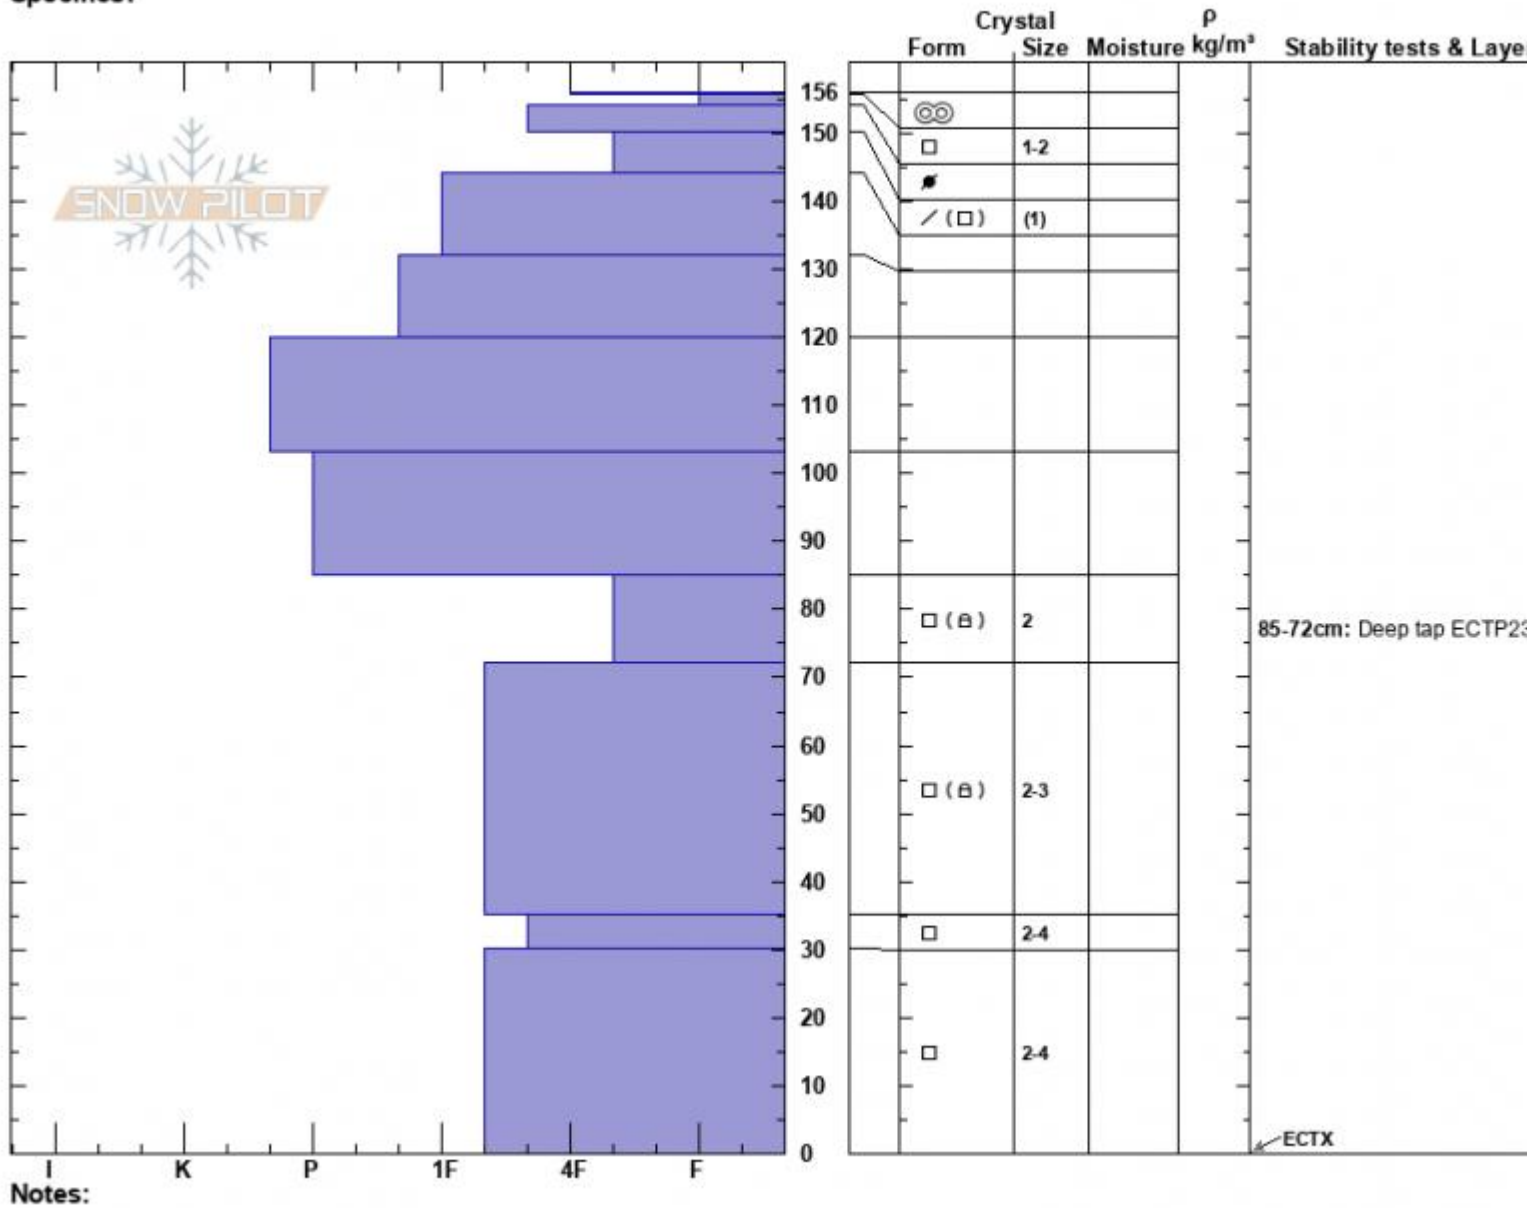

Airplane Bowl
 Lionhead Range
 MT
 Elevation: 9329 ft
 Aspect: 55°
 Specifics:

Alex Marienthal
 03/09/2025 - 11:30am
 Co-ord: 44.72297N, -111.32240W
 Slope Angle: 33°
 Wind Loading: previous

Stability: Fair
 Air Temperature:
 Sky Cover: CLR
 Precipitation: NO
 Wind: W Light Breeze

HS:156 Layer Notes:
 PF:25 85-72cm: Deep tap ECTP23 @ 85
 85-72cm: Problematic layer

Advisory Region
 Lionhead Range
 Longitude
 -111.32W
 Latitude
 44.73N
 Lionhead Range, 2025-03-10