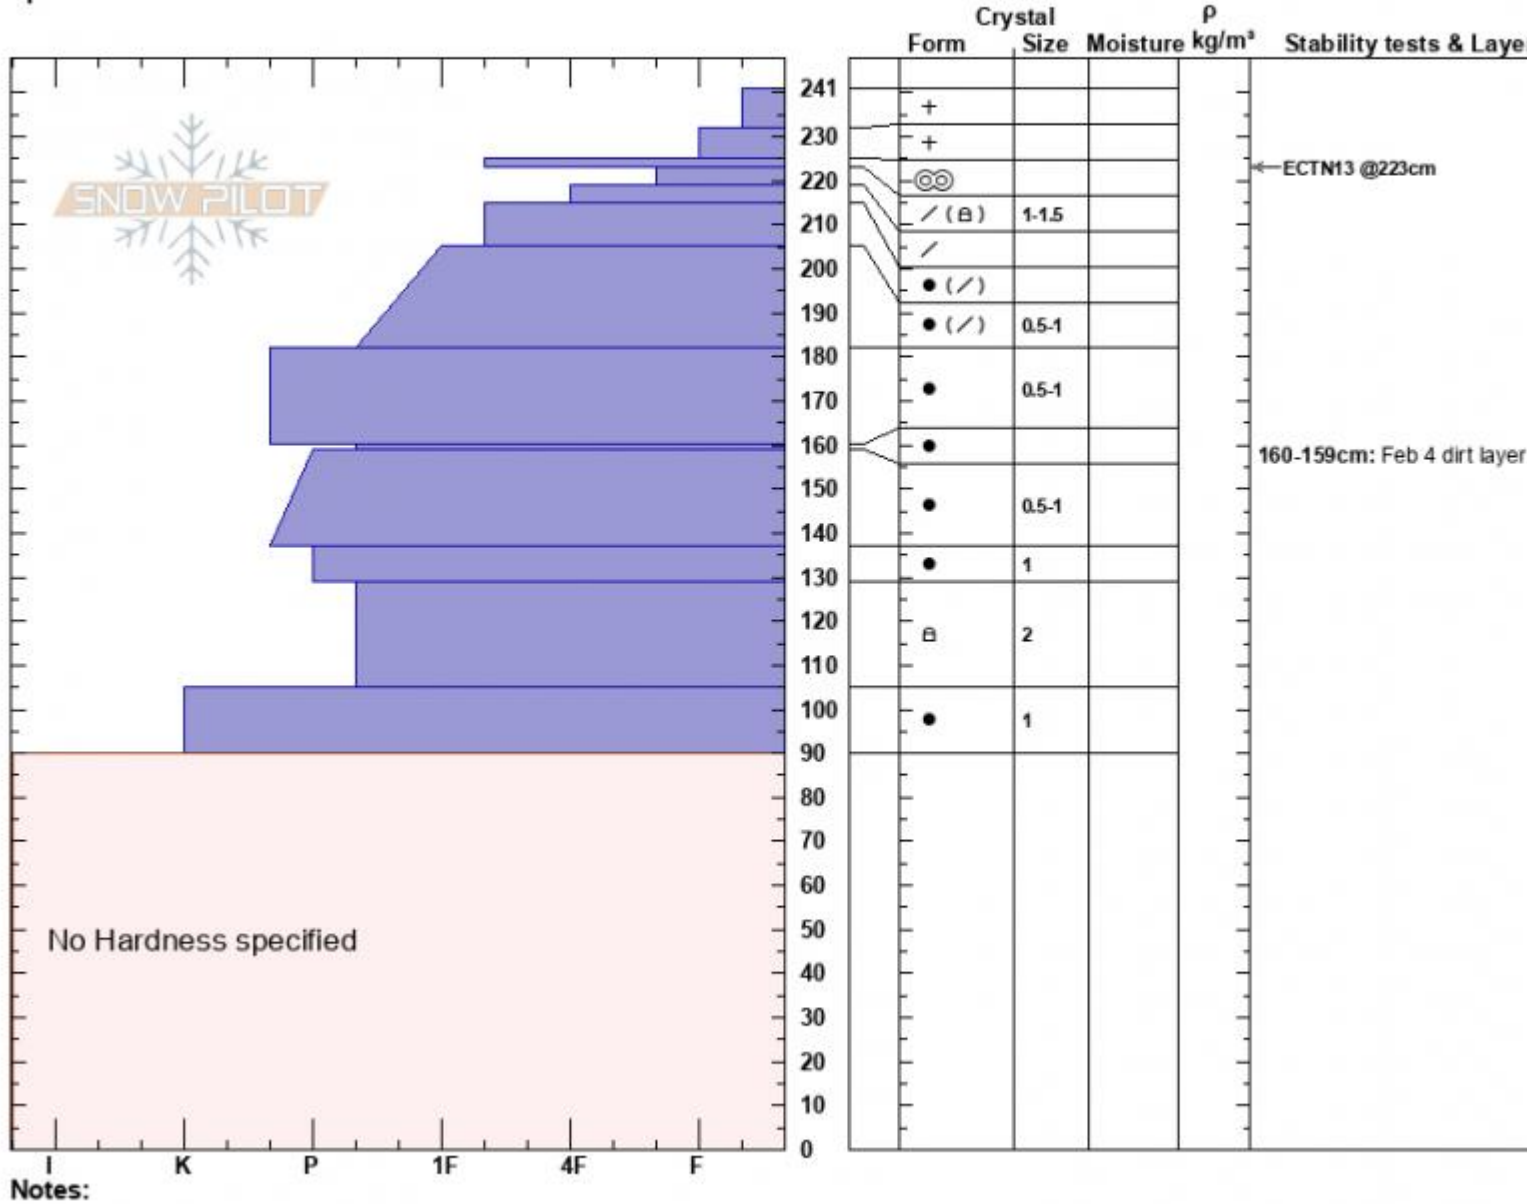

Miller Rdge radio tower
 Cooke City
 MT
 Elevation: 9312 ft
 Aspect: 60°
 Specifics:

Alex Marienthal
 03/14/2025 - 11:30am
 Co-ord: 45.03164N, -109.94716W
 Slope Angle: 31°
 Wind Loading: no

Stability: Good
 Air Temperature:
 Sky Cover: BKN
 Precipitation: S-1
 Wind: Calm

HS:241
 PF:50
 PS: 15
Layer Notes:
 241-232cm: Problematic layer
 160-159cm: Feb 4 dirt layer

Advisory Region
 Cooke City
 Longitude
 -109.97W
 Latitude
 45.04N
 Cooke City, 2025-03-14