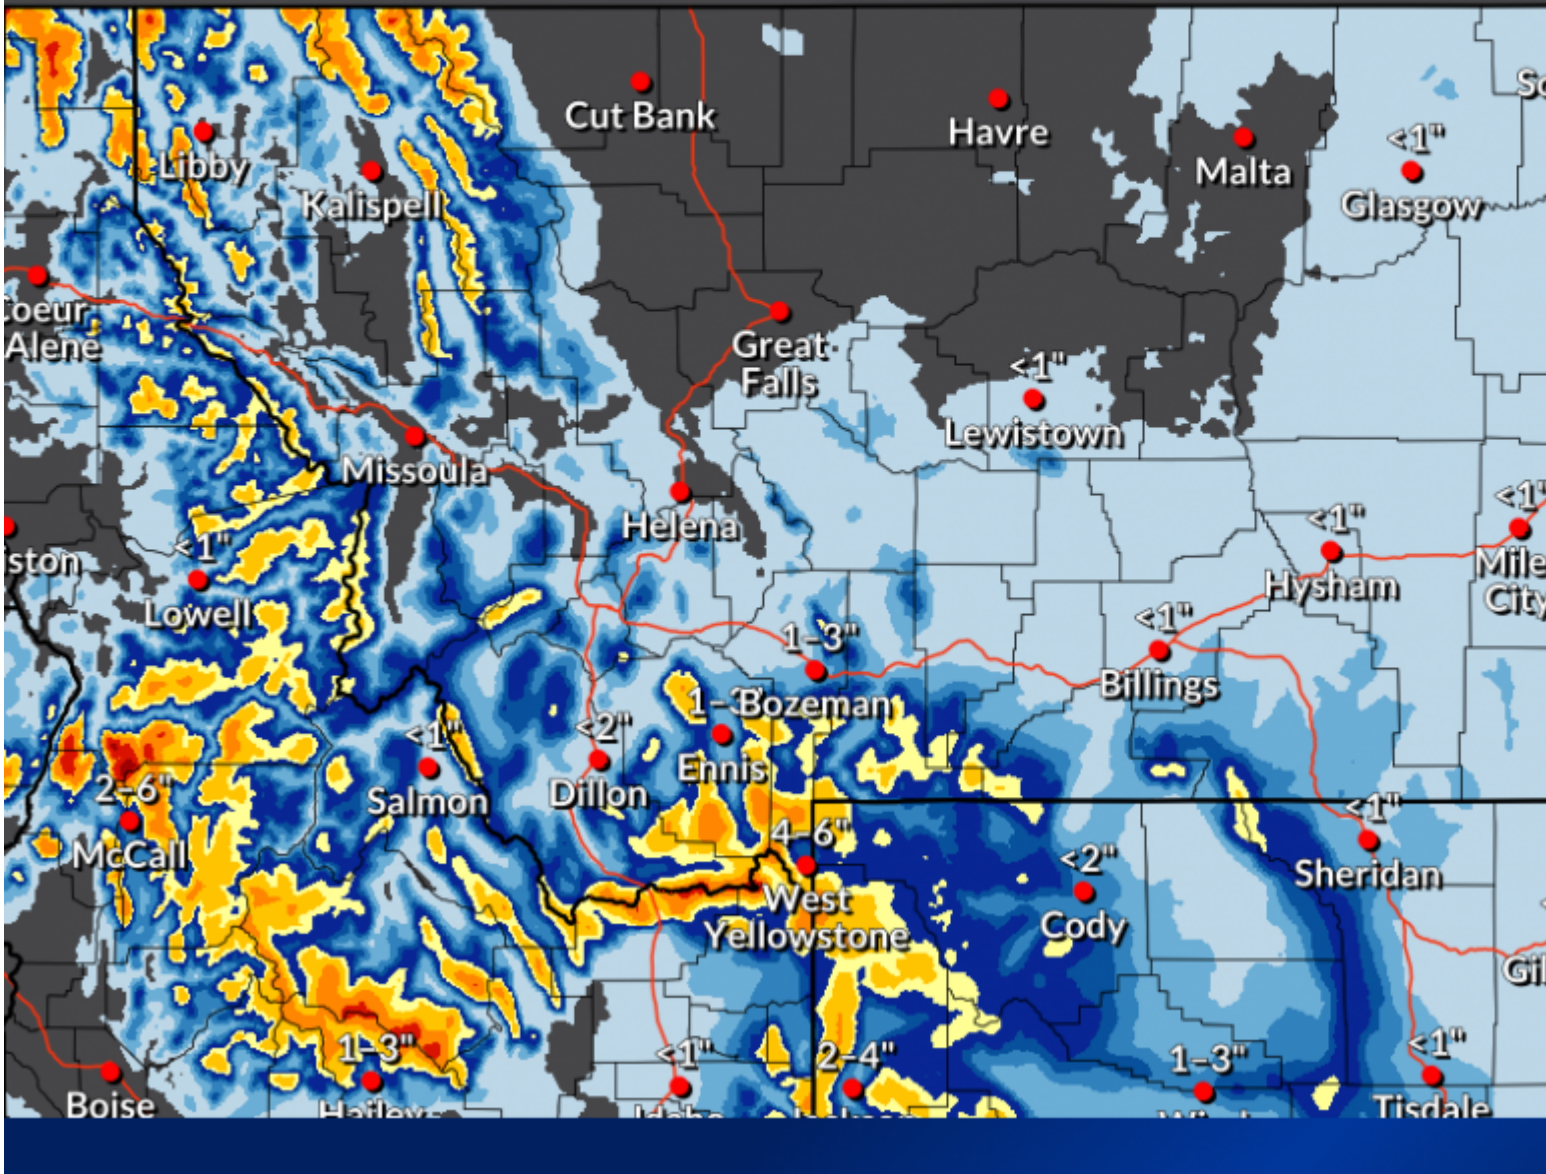

# Expected Snowfall: Official NWS Forecast

Valid 12 AM Wed Mar 12, 2025 through 6 PM Fri Mar 14, 2025

Issued Mar 12, 2025

Snowfall forecast through Friday evening, March 14

**Forecast link:** [GNFAC Avalanche Forecast for Wed Mar 12, 2025](#)[GNFAC Avalanche Forecast for Thu Mar 13, 2025](#)