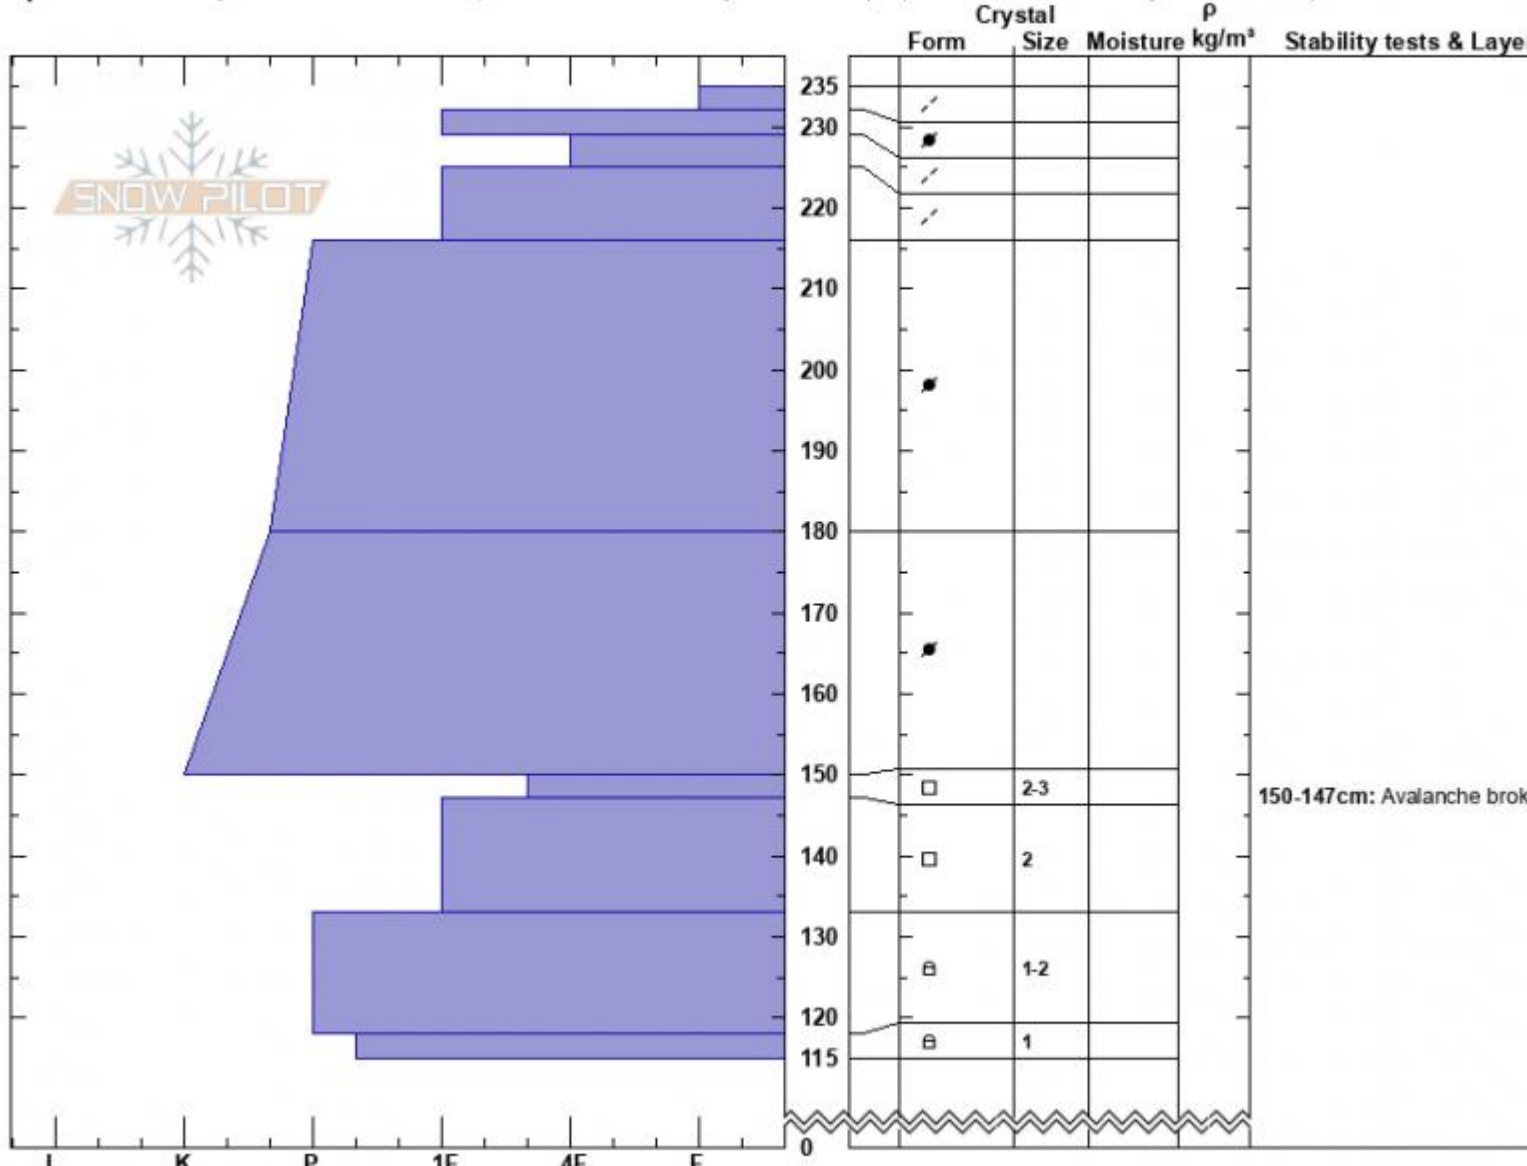

TargheeCreek AMu-R4-D3 Alex Mariantal  
 Lionhead Range 02/28/2025 - 3:20pm  
 MT Co-ord: 44.74083N, -111.37639W  
 Elevation: 9250 ft Slope Angle: 20°  
 Aspect: 5° Wind Loading: yes  
 Specifics: Pit is adjacent to avalanche: crown; Recent avalanche activity on similar slopes; Recent avalanche activity on different slopes

Stability: Poor  
 Air Temperature:  
 Sky Cover: FEW  
 Precipitation: NO  
 Wind: SW Light Breeze

HS:235 Layer Notes:  
 150-147cm: Avalanche broke her  
 150-147cm: Problematic layer

Notes: HS-AMu-R4-D3-O

We saw this avalanche crown at 2:30 pm on a slope that had not slid when we rode by it two hours earlier. Additional Pit Specifics: Snowmobile tracks

Advisory Region  
 Lionhead Range  
 Longitude  
 -111.37W  
 Latitude  
 44.74N

**Avalanche Details:** [Snowmobile triggered 3-5' deep hard slab at Lionhead](#)  
 Lionhead Range, 2025-02-28