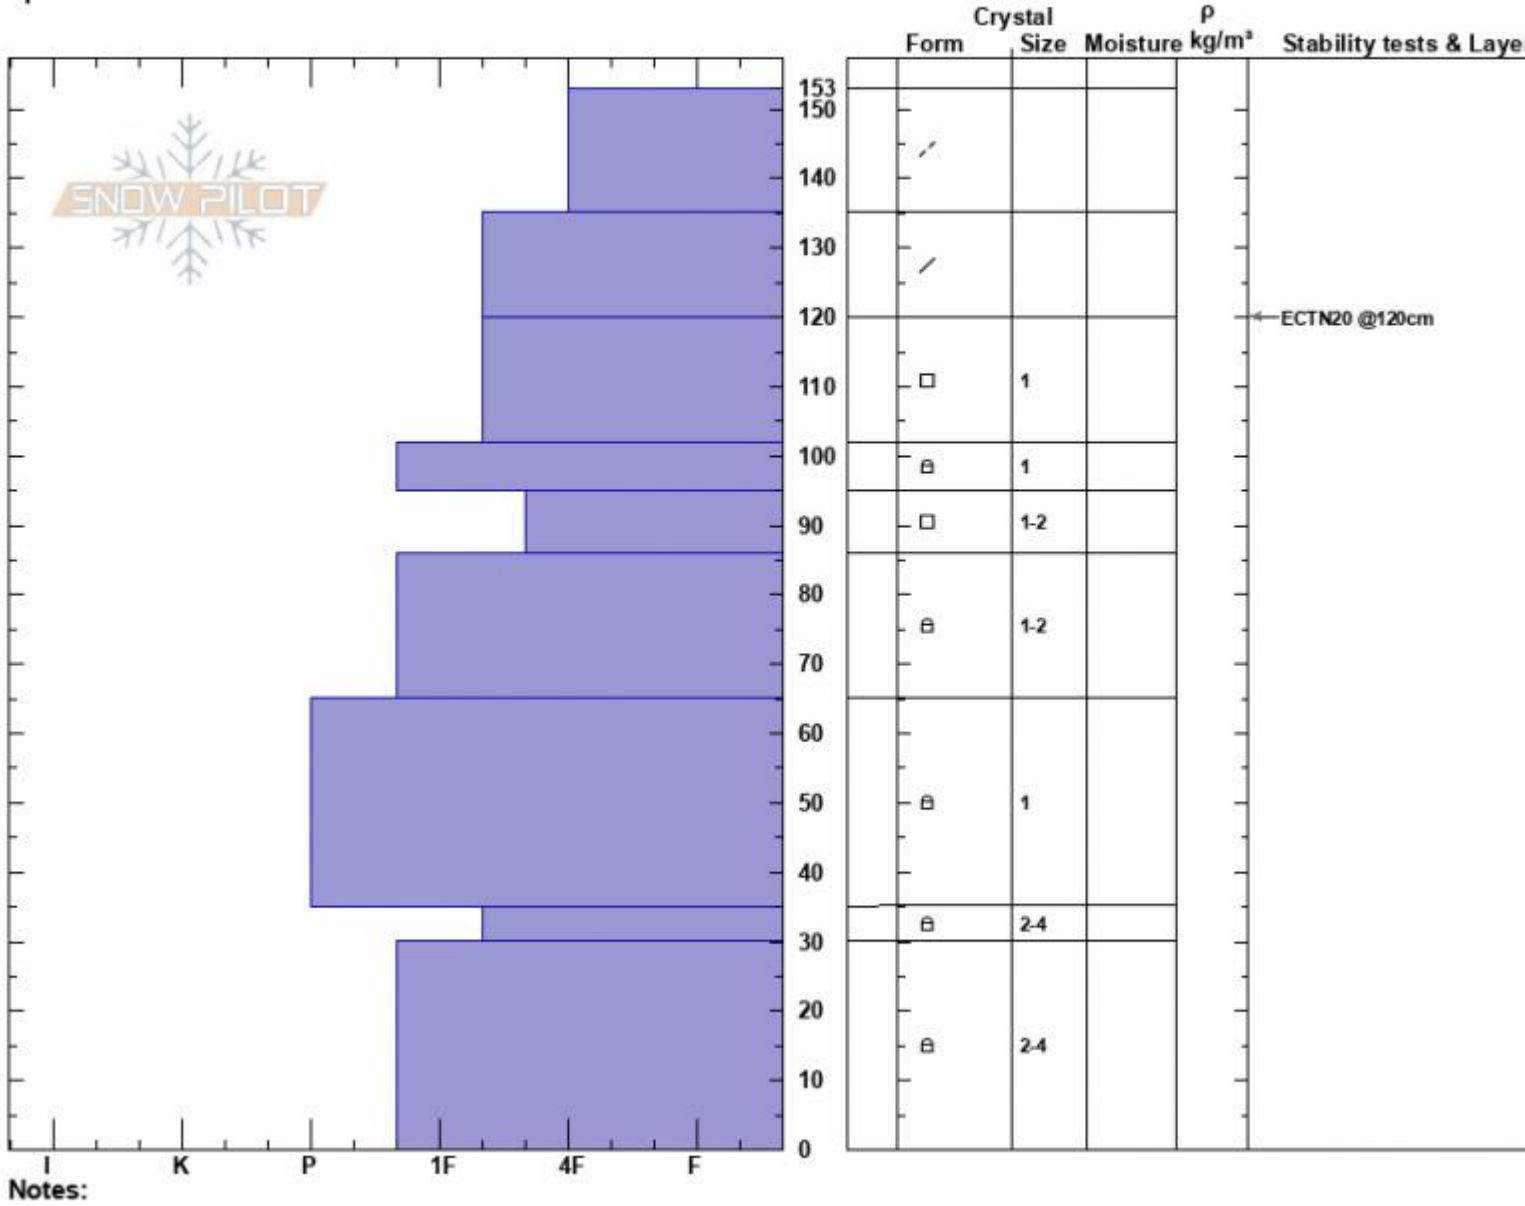

Jones Creek Rib  
 Bridger Range  
 MT  
 Elevation: 8432 ft  
 Aspect: 247°  
 Specifics:

Haylee Darby  
 02/25/2025 - 11:50pm  
 Co-ord: 45.82384N, -110.93298W  
 Slope Angle: 27°  
 Wind Loading:

Stability:  
 Air Temperature:  
 Sky Cover: BKN  
 Precipitation: NO  
 Wind: W Moderate

HS:153 Layer Notes:

Advisory Region  
 Bridger Range  
 Longitude  
 -110.95W  
 Latitude  
 45.85N  
 Bridger Range, 2025-02-25