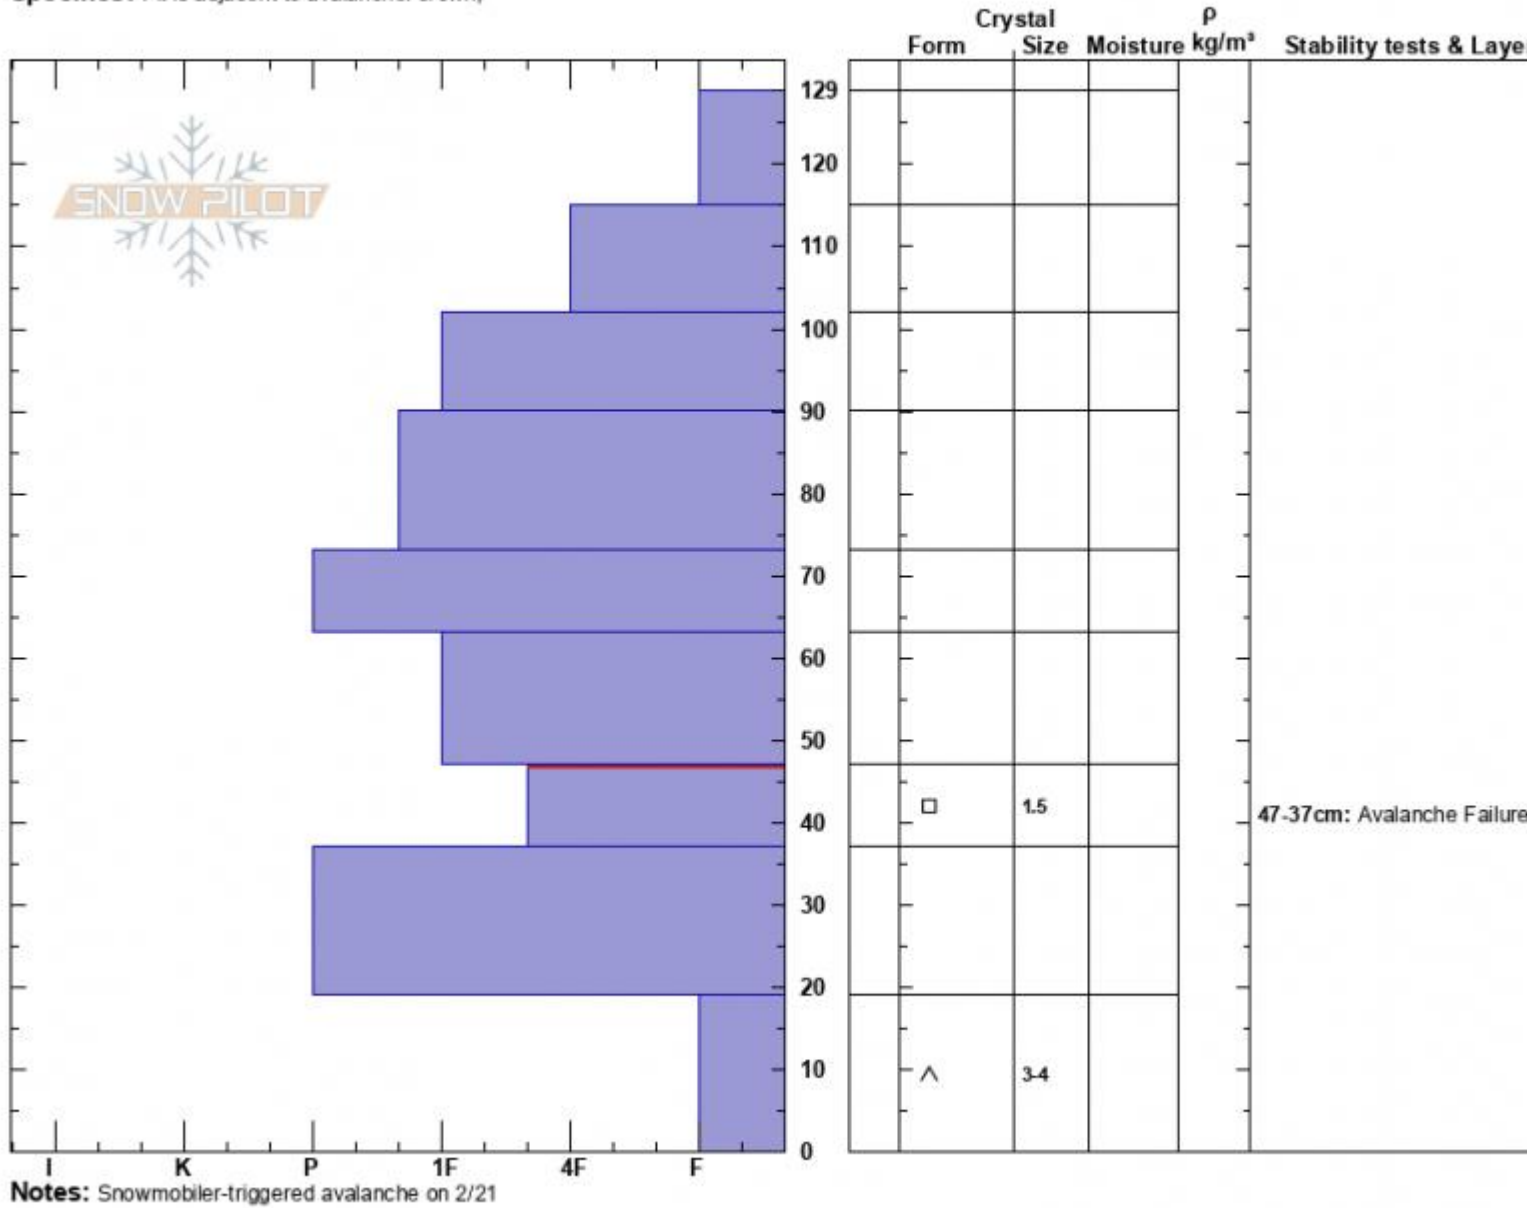

Teepee Basin Avalanche Dave Zinn
 Madison Range-S 02/23/2025 - 11:30am
 MT Co-ord: 44.90808N, -111.19182W
 Elevation: 9300 ft Slope Angle: 38°
 Aspect: 60° Wind Loading: no
 Specifics: Pit is adjacent to avalanche: crown;

Stability: Fair
 Air Temperature:
 Sky Cover: OVC
 Precipitation: S-1
 Wind: Calm

HS:129 Layer Notes:
 PF:75 47-37cm: Avalanche Failure
 47-37cm: Problematic layer

Advisory Region
 Southern Madison
 Longitude
 -111.19W
 Latitude
 44.90N
 Southern Madison, 2025-02-23