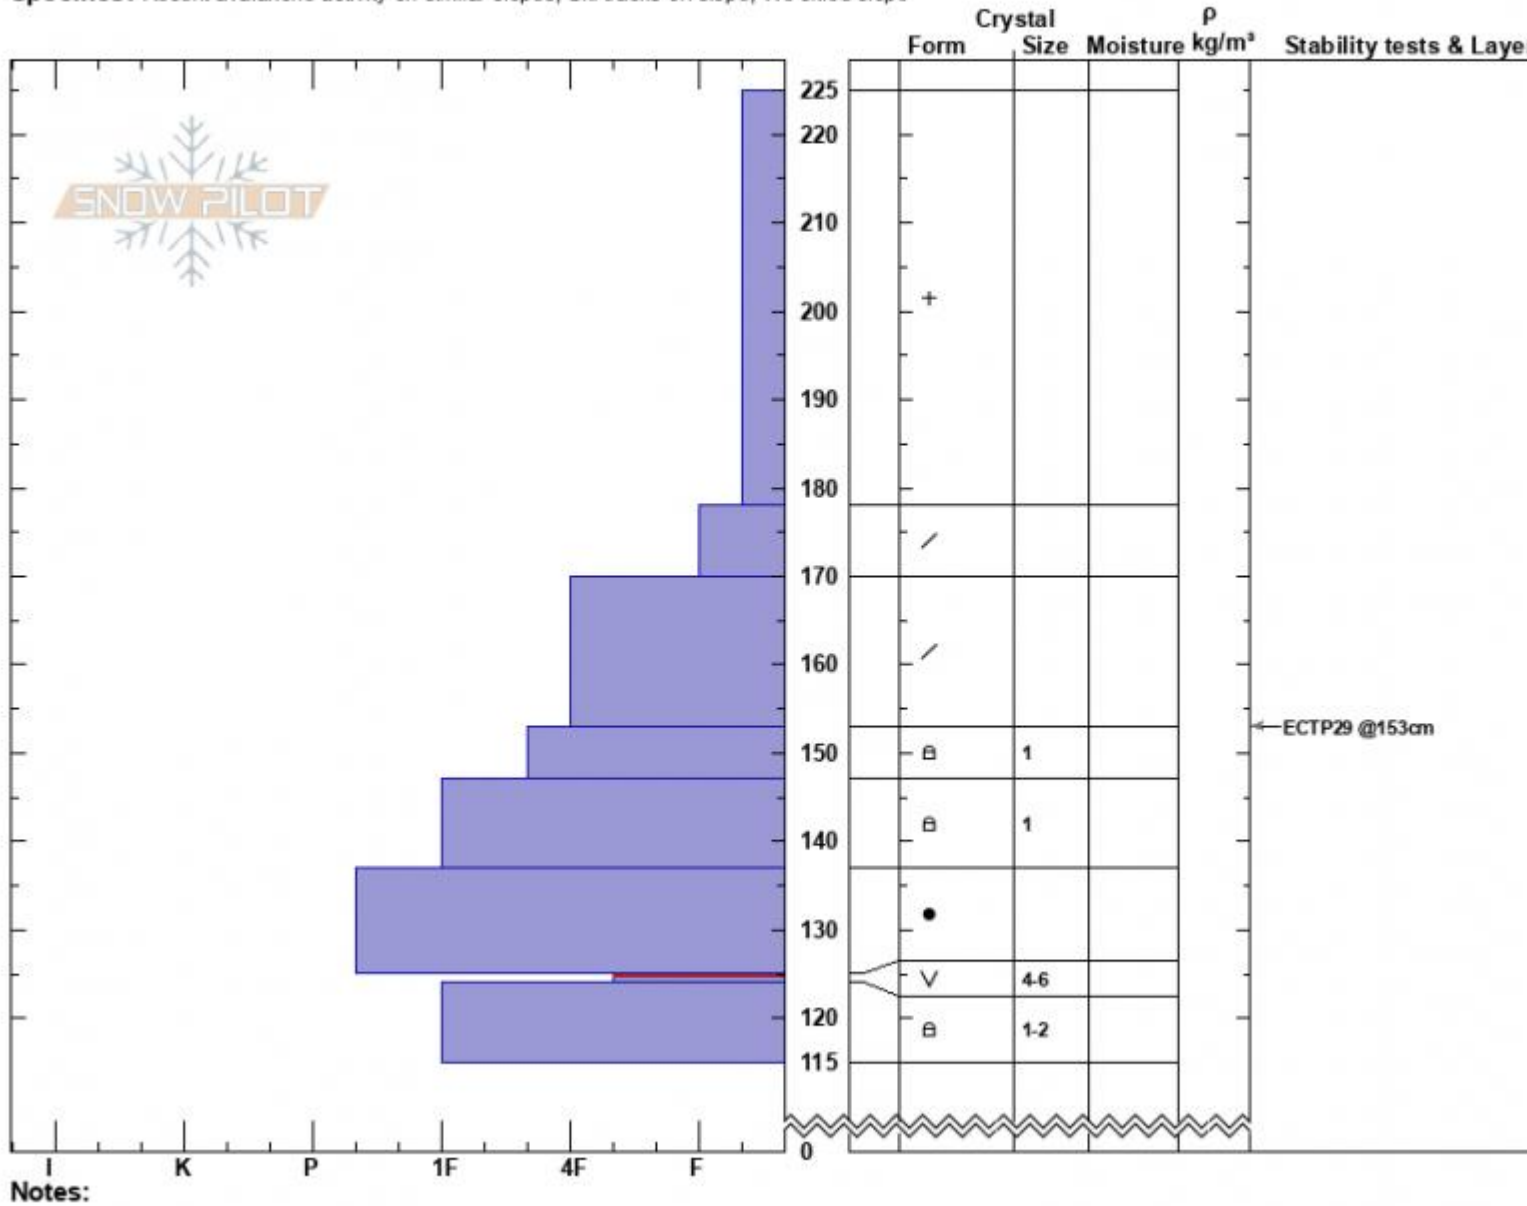

Bear Spankys  
 Madison Range-N  
 MT  
 Elevation: 9150 ft  
 Aspect: 80°

Dave Zinn  
 02/16/2025 - 12:30pm  
 Co-ord: 45.32419N, -111.38117W  
 Slope Angle: 22°  
 Wind Loading: no

Stability: Good  
 Air Temperature:  
 Sky Cover: OVC  
 Precipitation: S1  
 Wind: Calm

HS:225 Layer Notes:  
 PF:75 125-124cm:Problematic layer

Specifics: Recent avalanche activity on similar slopes; Ski tracks on slope; We skied slope

Notes:  
 Advisory Region  
 Northern Madison  
 Longitude  
 -111.38W  
 Latitude  
 45.35N  
 Northern Madison, 2025-02-16