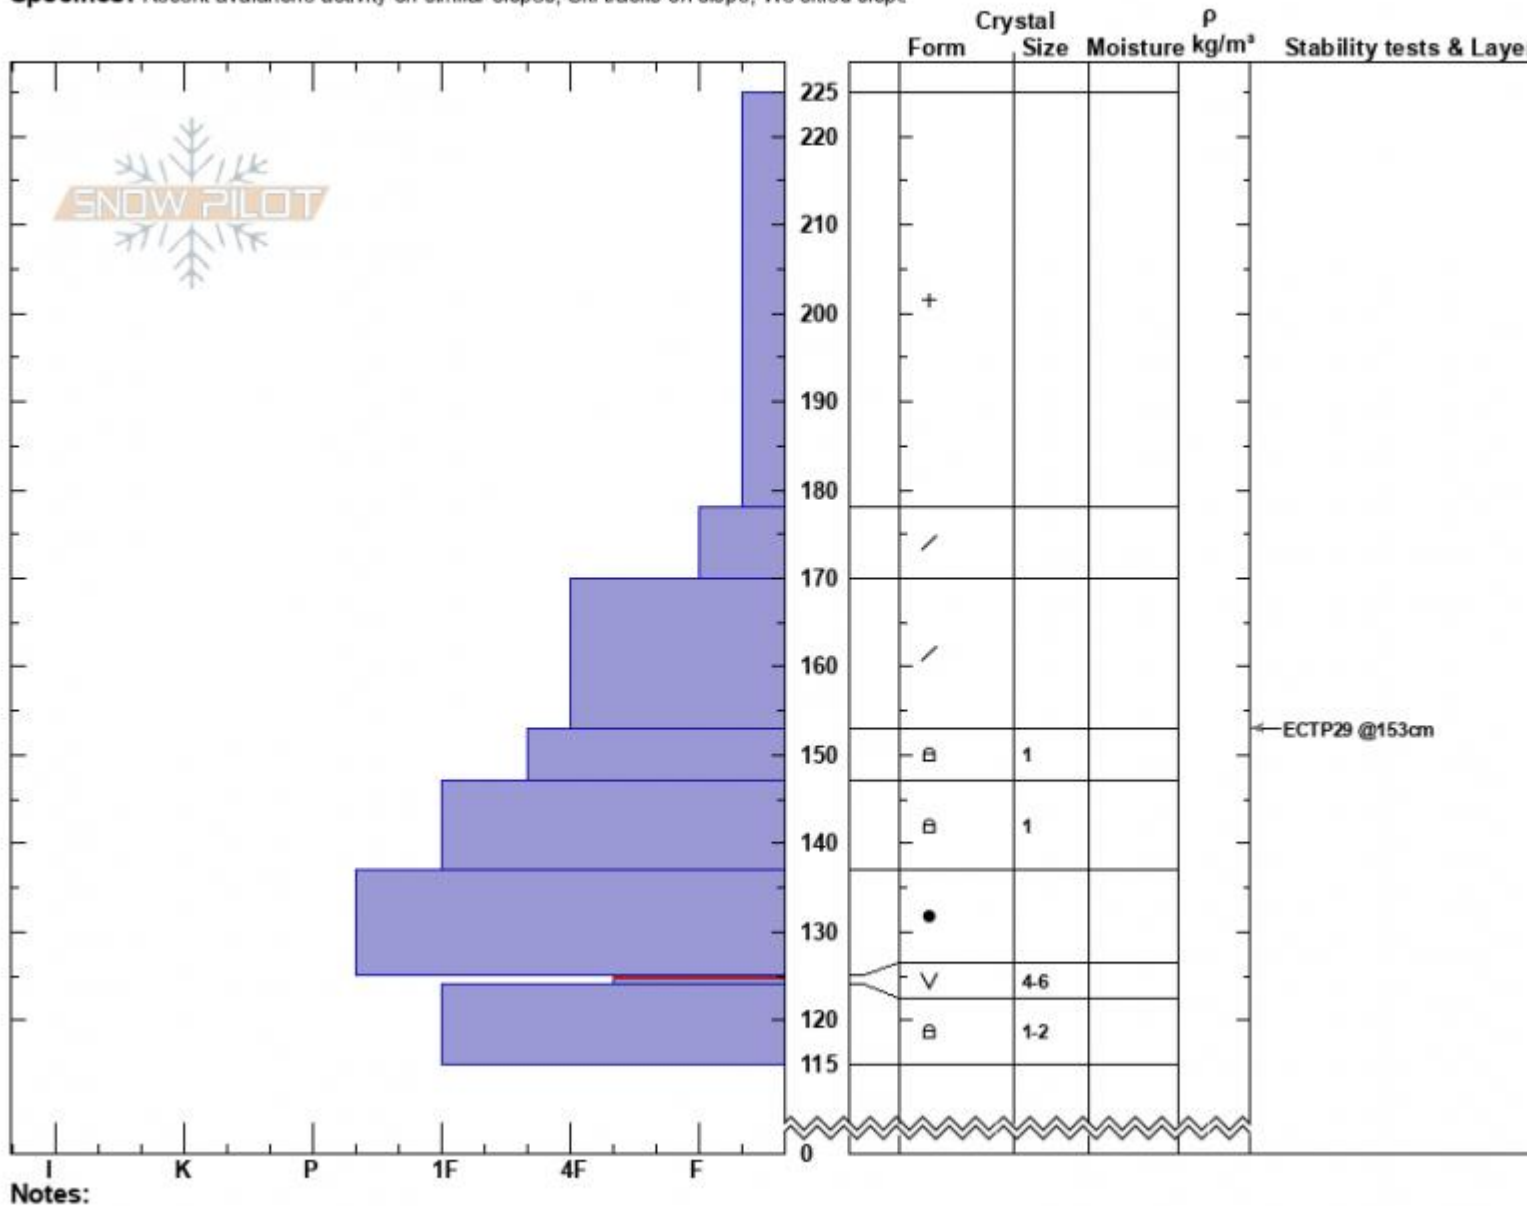

Bear Spankys
 Madison Range-N
 MT
 Elevation: 9150 ft
 Aspect: 80°

Dave Zinn
 02/16/2025 - 12:30pm
 Co-ord: 45.32419N, -111.38117W
 Slope Angle: 22°
 Wind Loading: no

Stability: Good
 Air Temperature:
 Sky Cover: OVC
 Precipitation: S1
 Wind: Calm

HS:225
 PF:75 125-124cm:Problematic layer

Specifics: Recent avalanche activity on similar slopes; Ski tracks on slope; We skied slope

Notes:
 Advisory Region
 Northern Madison
 Longitude
 -111.38W
 Latitude
 45.35N
 Northern Madison, 2025-02-16