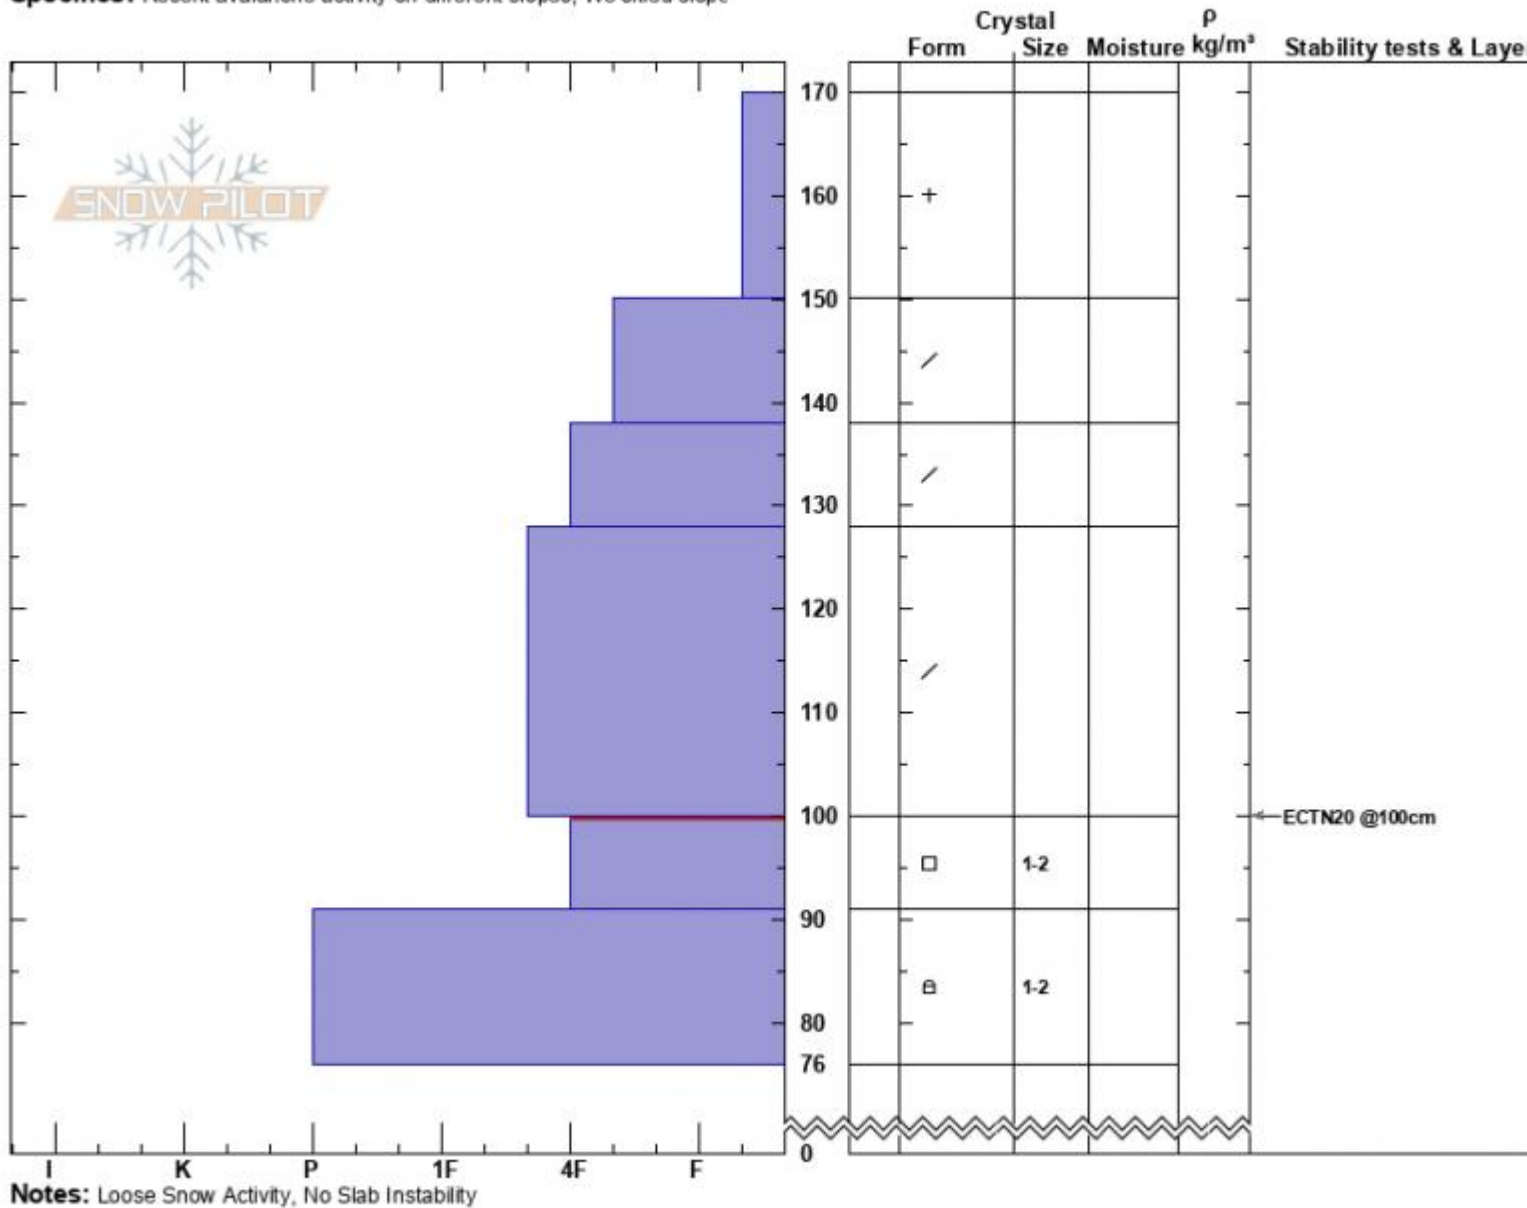

Beehive Tylers
 Madison Range-N
 MT
 Elevation: 9050 ft
 Aspect: 250°
 Specifics: Recent avalanche activity on different slopes; We skied slope

Dave Zinn
 02/16/2025 - 12:00pm
 Co-ord: 45.32255N, -111.38234W
 Slope Angle: 15°
 Wind Loading: no

Stability: Good
 Air Temperature:
 Sky Cover: OVC
 Precipitation: S1
 Wind: Calm

HS:170 Layer Notes:
 PF:50 100-91cm: Problematic layer

Advisory Region
 Northern Madison
 Longitude
 -111.39W
 Latitude
 45.34N
 Northern Madison, 2025-02-16