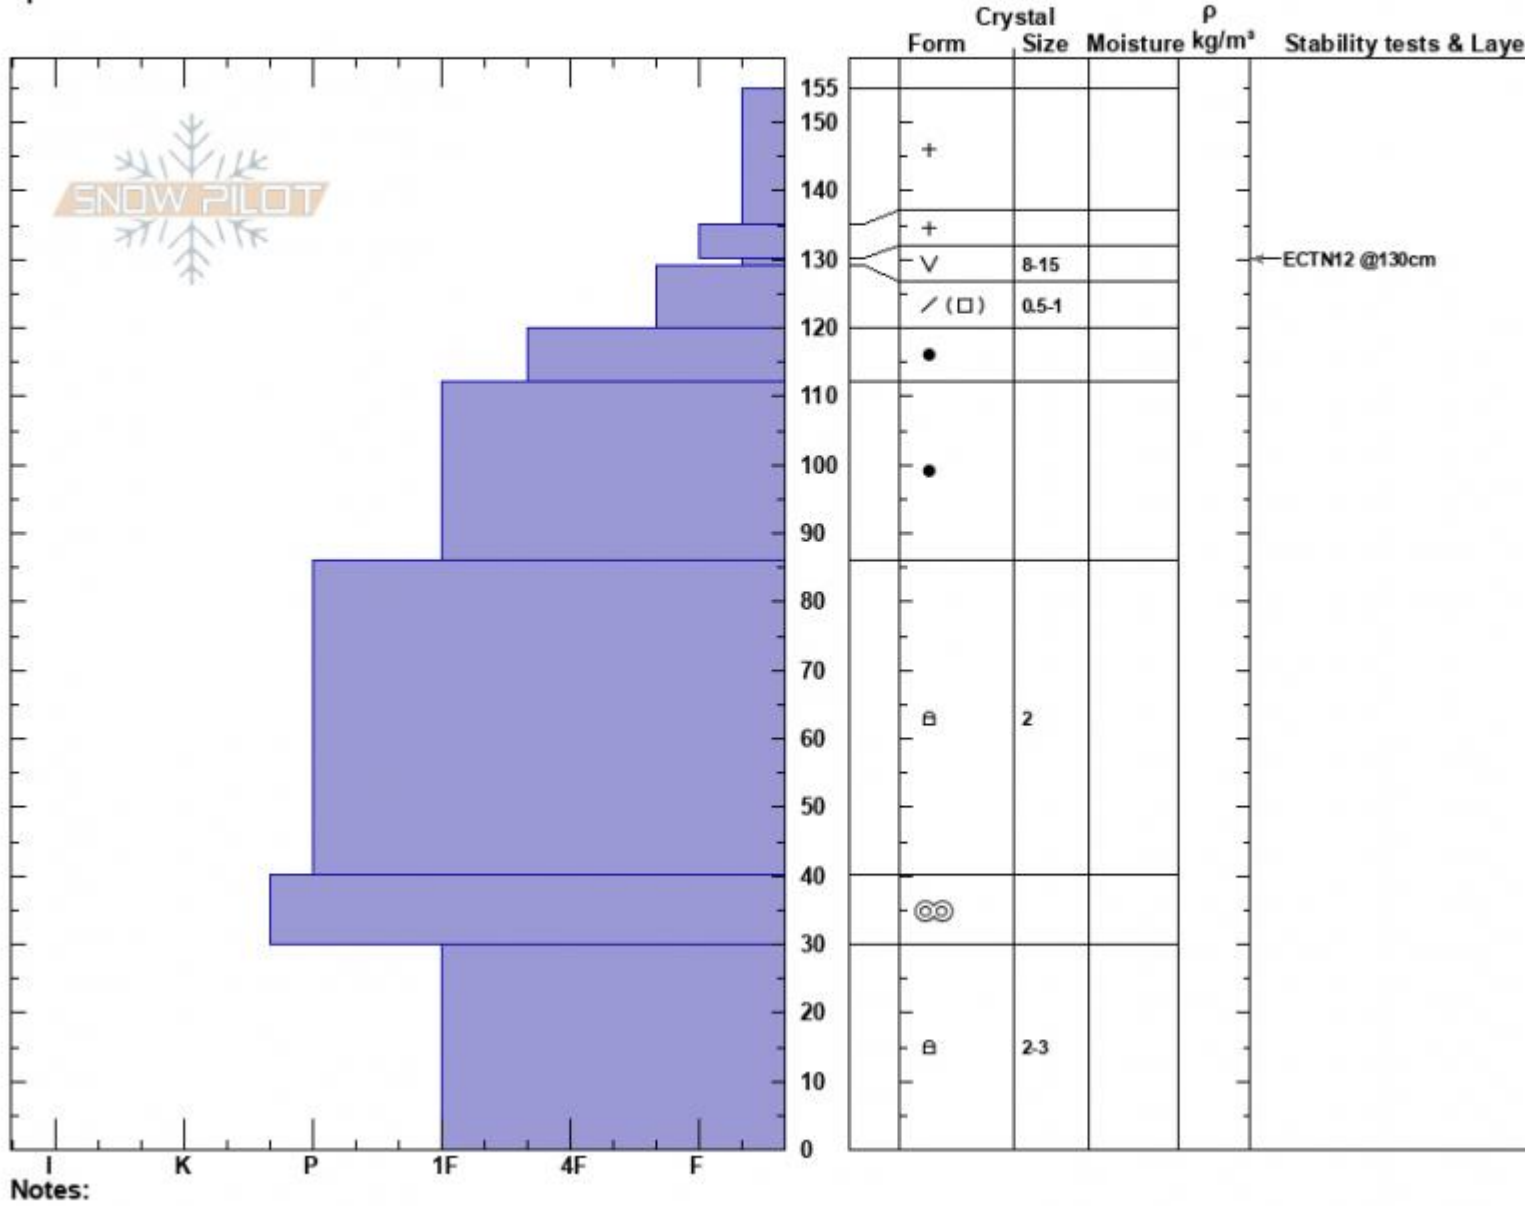

Bear Crk
 Madison Range-N
 MT
 Elevation: 9398 ft
 Aspect: 90°
 Specifics:

Alex Marienthal
 01/24/2025 - 1:00pm
 Co-ord: 45.18480N, -111.46670W
 Slope Angle: 12°
 Wind Loading:

Stability:
 Air Temperature:
 Sky Cover: OVC
 Precipitation: S1
 Wind: Calm

HS:155 Layer Notes:
 130-129cm:Problematic layer

Advisory Region
 Northern Madison
 Longitude
 -111.38W
 Latitude
 45.17N
 Northern Madison, 2025-01-24