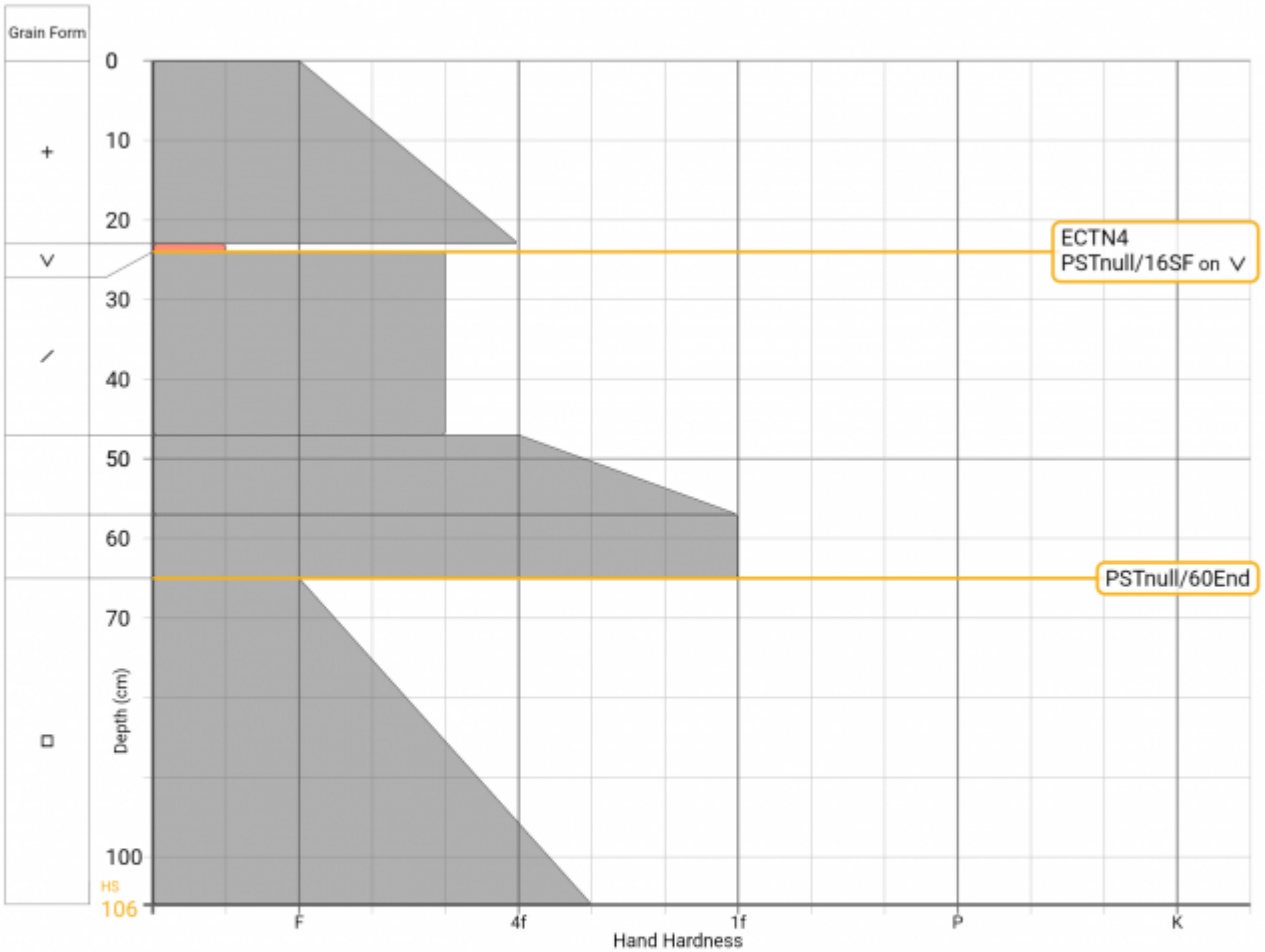

Profile Name: --

General

🕒 Date: 2025-02-02 10:31:24.000

👤 Observer: **Matt Zia**

🏠 Org: **Montana Mountaineering Association**

Location

📍 Elevation: **7283ft**

🌬️ Aspect: **E**

📐 Slope: **14°**

📍 Lat/Lng: **44.8978,-111.0673**

Weather

🌡️ Air Temperature: **--**

☁️ Sky Cover: **Overcast**

❄️ Precipitation: **Snow <0.5cm/hr**

🌬️ Wind: **Light, SW**

👉 Blowing Snow: **No Transport**

Snow Conditions

📏 Total Snow Depth (HS): **106cm**

❄️ Surface Grain: **Precipitation Particles**

👉 Foot Pen: **41cm**

👉 Ski Pen: **20cm**

Notes:

MANUAL SNOW PROFILE

Advisory Region
Southern Madison
Longitude
-111.06W

Latitude

44.89N

Southern Madison, 2025-02-02