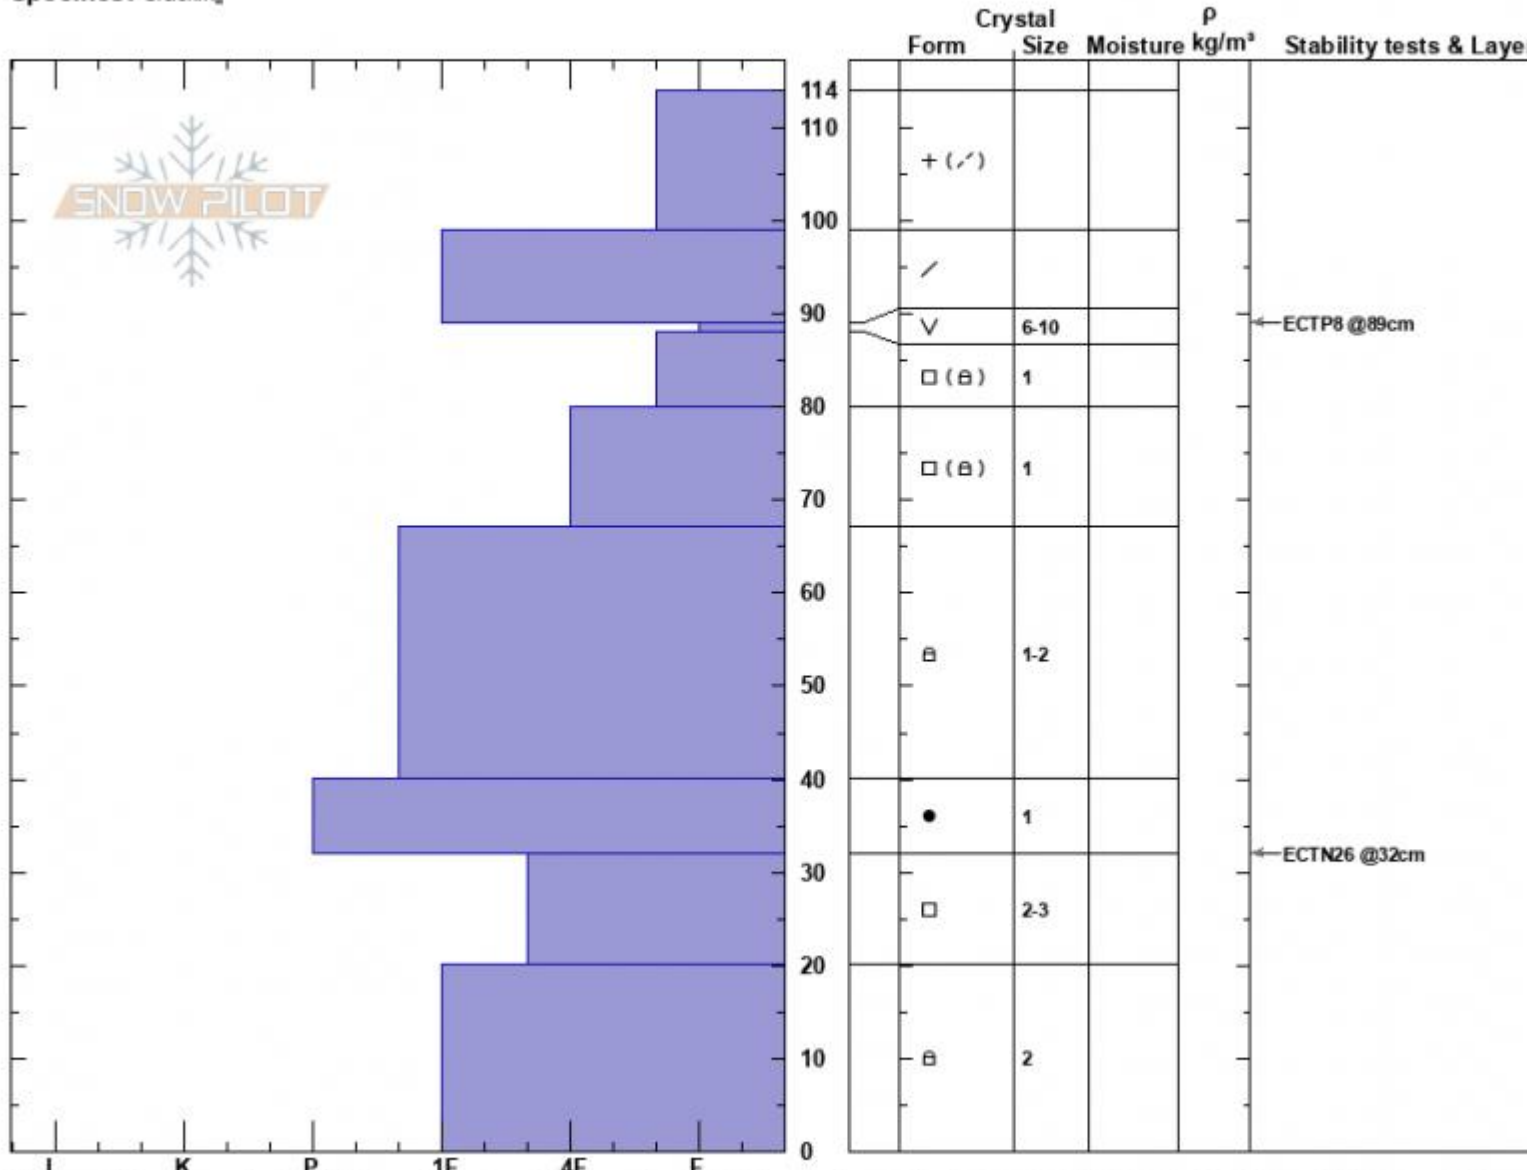

BeaverCrk WildnsBndry
 Madison Range-S
 MT
 Elevation: 8845 ft
 Aspect: 250°
 Specifics: Cracking

Alex Marienthal
 02/02/2025 - 12:52pm
 Co-ord: 44.97642N, -111.35868W
 Slope Angle: 20°
 Wind Loading: no

Stability:
 Air Temperature:
 Sky Cover: OVC
 Precipitation: S-1
 Wind: SW Moderate

HS:114 Layer Notes:
 89-88cm: Problematic layer

Notes: While riding we had multiple cracks shoot out from our skis 10-50 ft long. 3 other pits had ECTP4, ECTPV, ECTP5, ECTP8 on SH/NSF layer below r and SW aspects at 9,000-9,200'

Advisory Region
 Southern Madison
 Longitude
 -111.27W
 Latitude
 45.06N
 Southern Madison, 2025-02-02