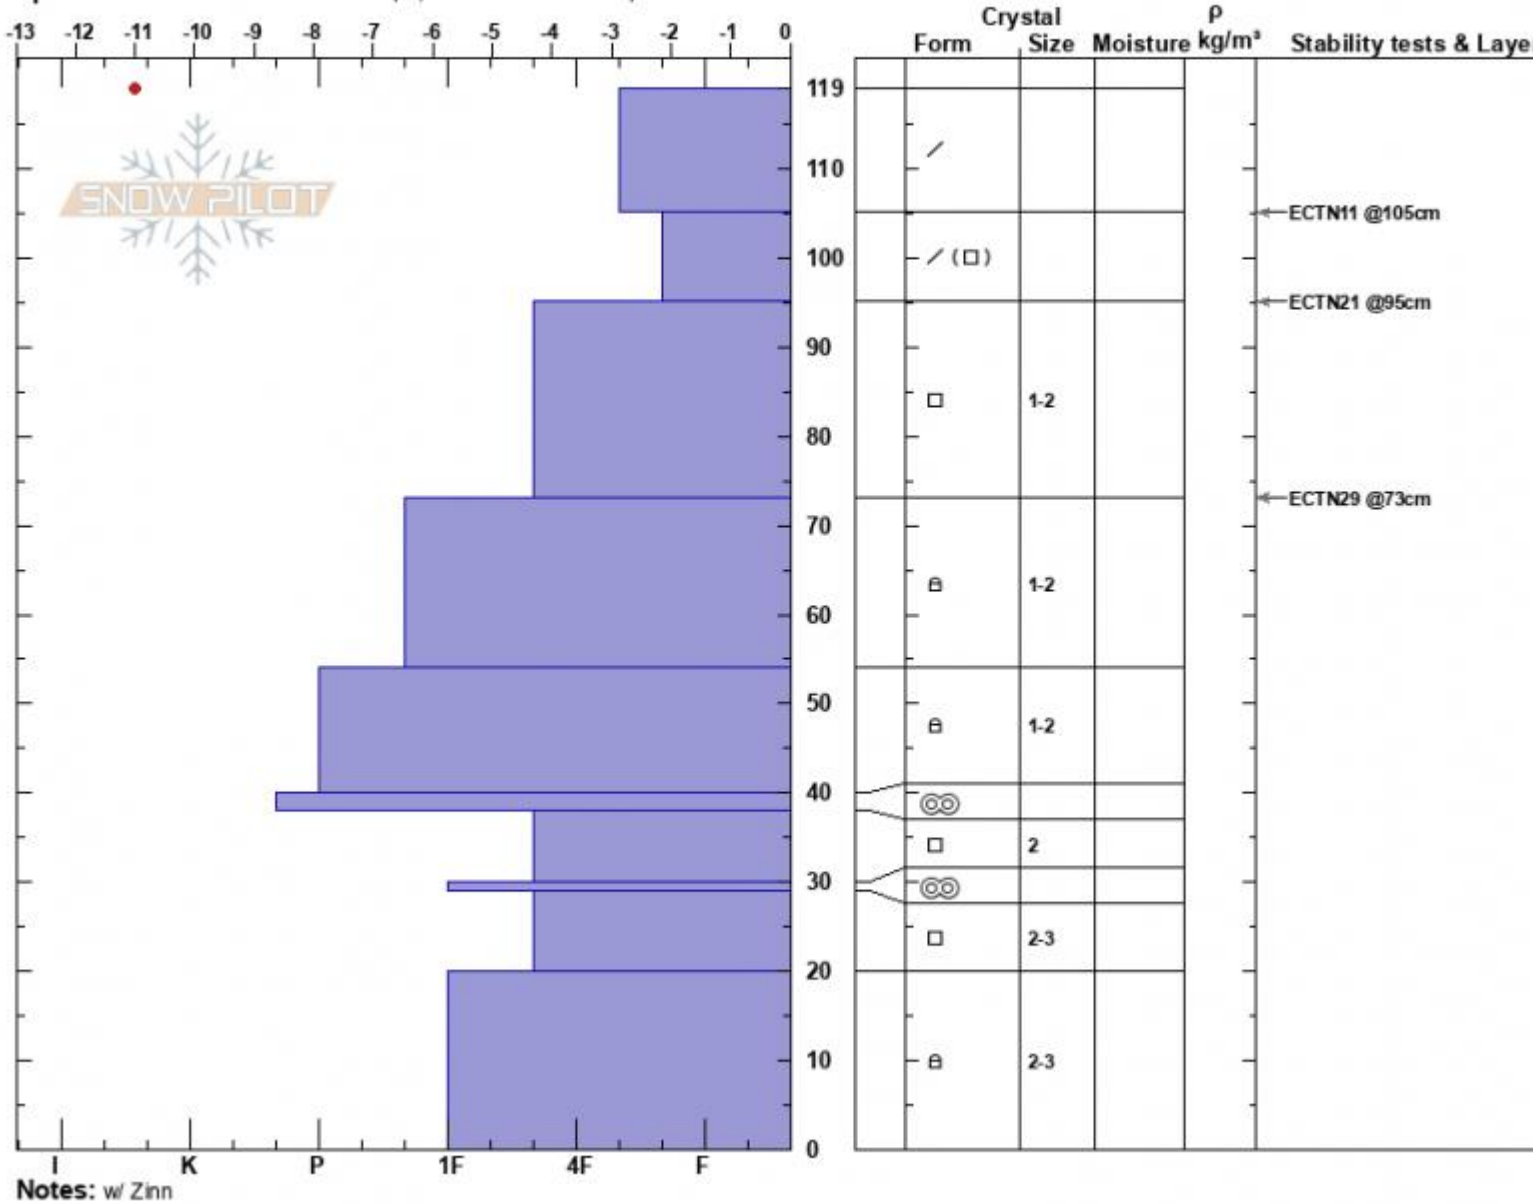

Mt. Abundance, SE
 Cooke City
 MT
 Elevation: 9235 ft
 Aspect: 170°
 Specifics: Snowmobile tracks on slope; We snowmobiled slope

Alex Marienthal
 01/26/2025 - 2:20pm
 Co-ord: 45.06483N, -110.01138W
 Slope Angle: 15°
 Wind Loading: no

Stability: Good HS:119 Layer Notes:
 Air Temperature: -8.5°C PF:45 38-30cm:Problematic layer
 Sky Cover: CLR
 Precipitation: NO
 Wind: Calm

Advisory Region
 Cooke City
 Longitude
 -109.94W
 Latitude
 45.02N
 Cooke City, 2025-01-26