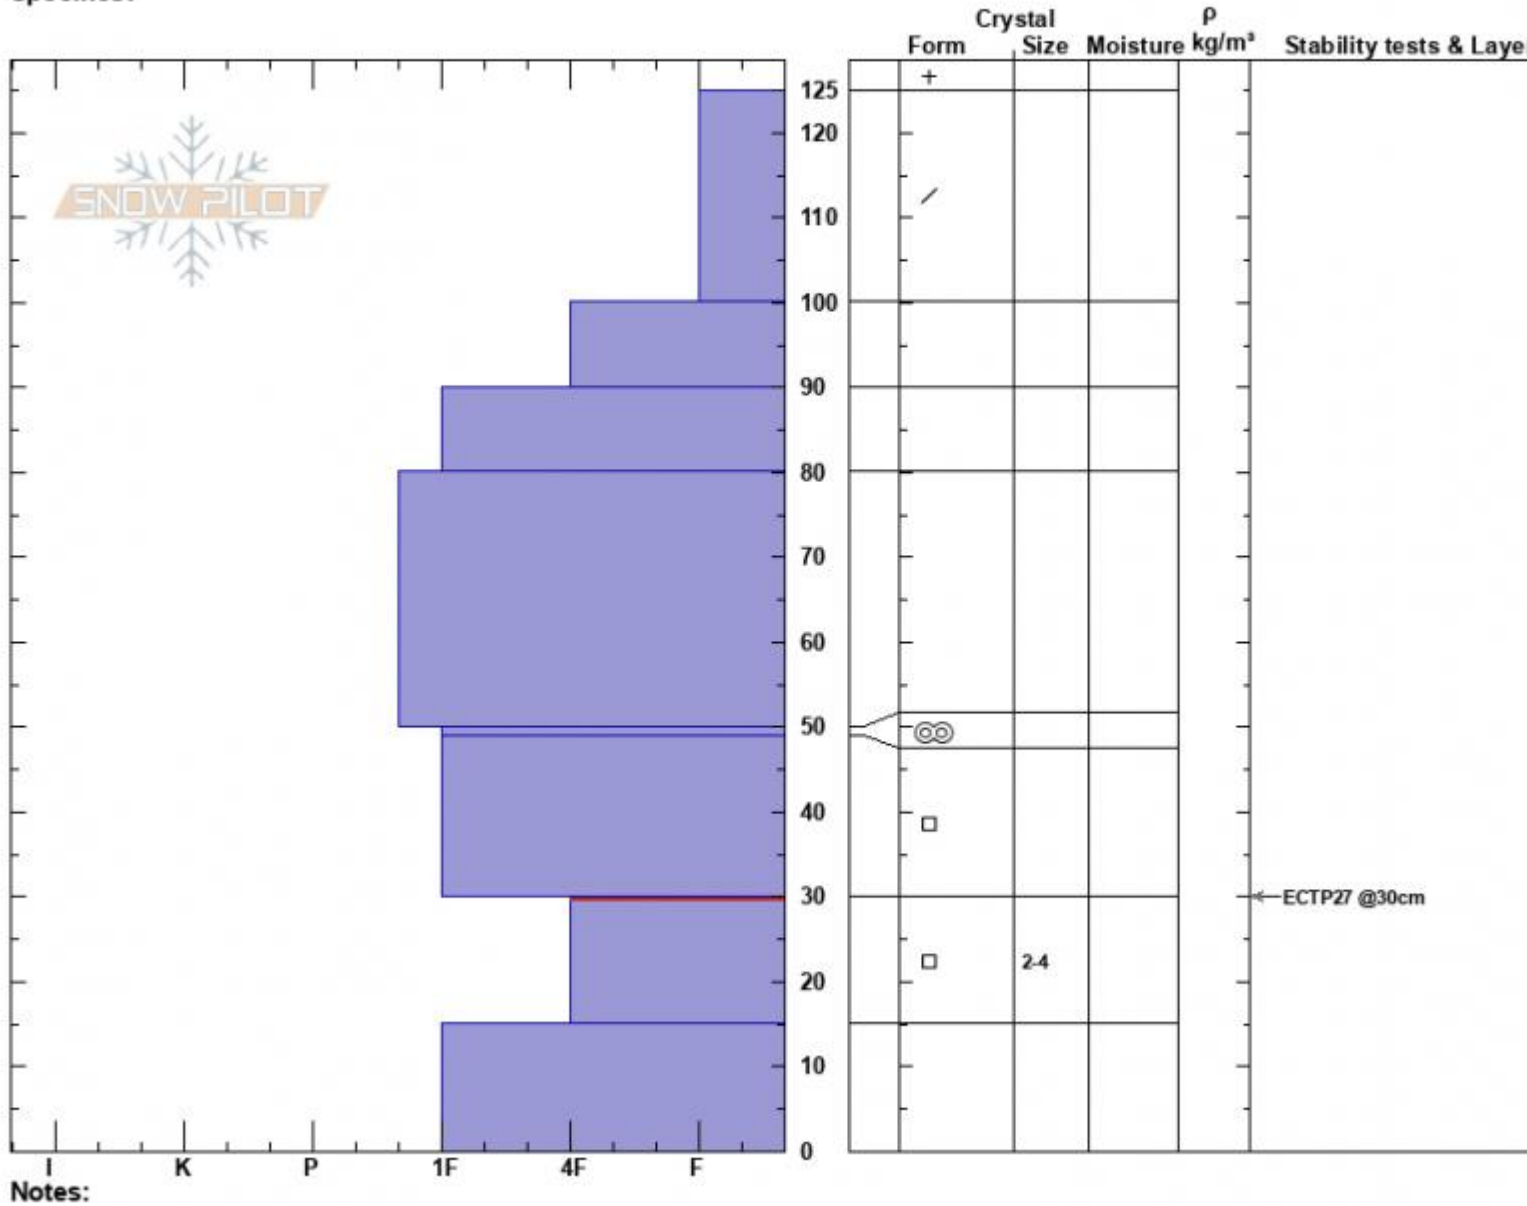

Ski Hill  
 Lionhead Range  
 MT  
 Elevation: 8000 ft  
 Aspect: 60°  
 Specifics:

Dave Zinn  
 01/23/2025 - 1:30pm  
 Co-ord: 44.70254N, -111.29600W  
 Slope Angle: 30°  
 Wind Loading: no

Stability: Fair  
 Air Temperature:  
 Sky Cover: OVC  
 Precipitation: NO  
 Wind: NE Light Breeze

HS:125    Layer Notes:  
 PF:30    30-15cm:Problematic layer

Notes:  
 Advisory Region  
 Lionhead Range  
 Longitude  
 -111.29W  
 Latitude  
 44.70N  
 Lionhead Range, 2025-01-23