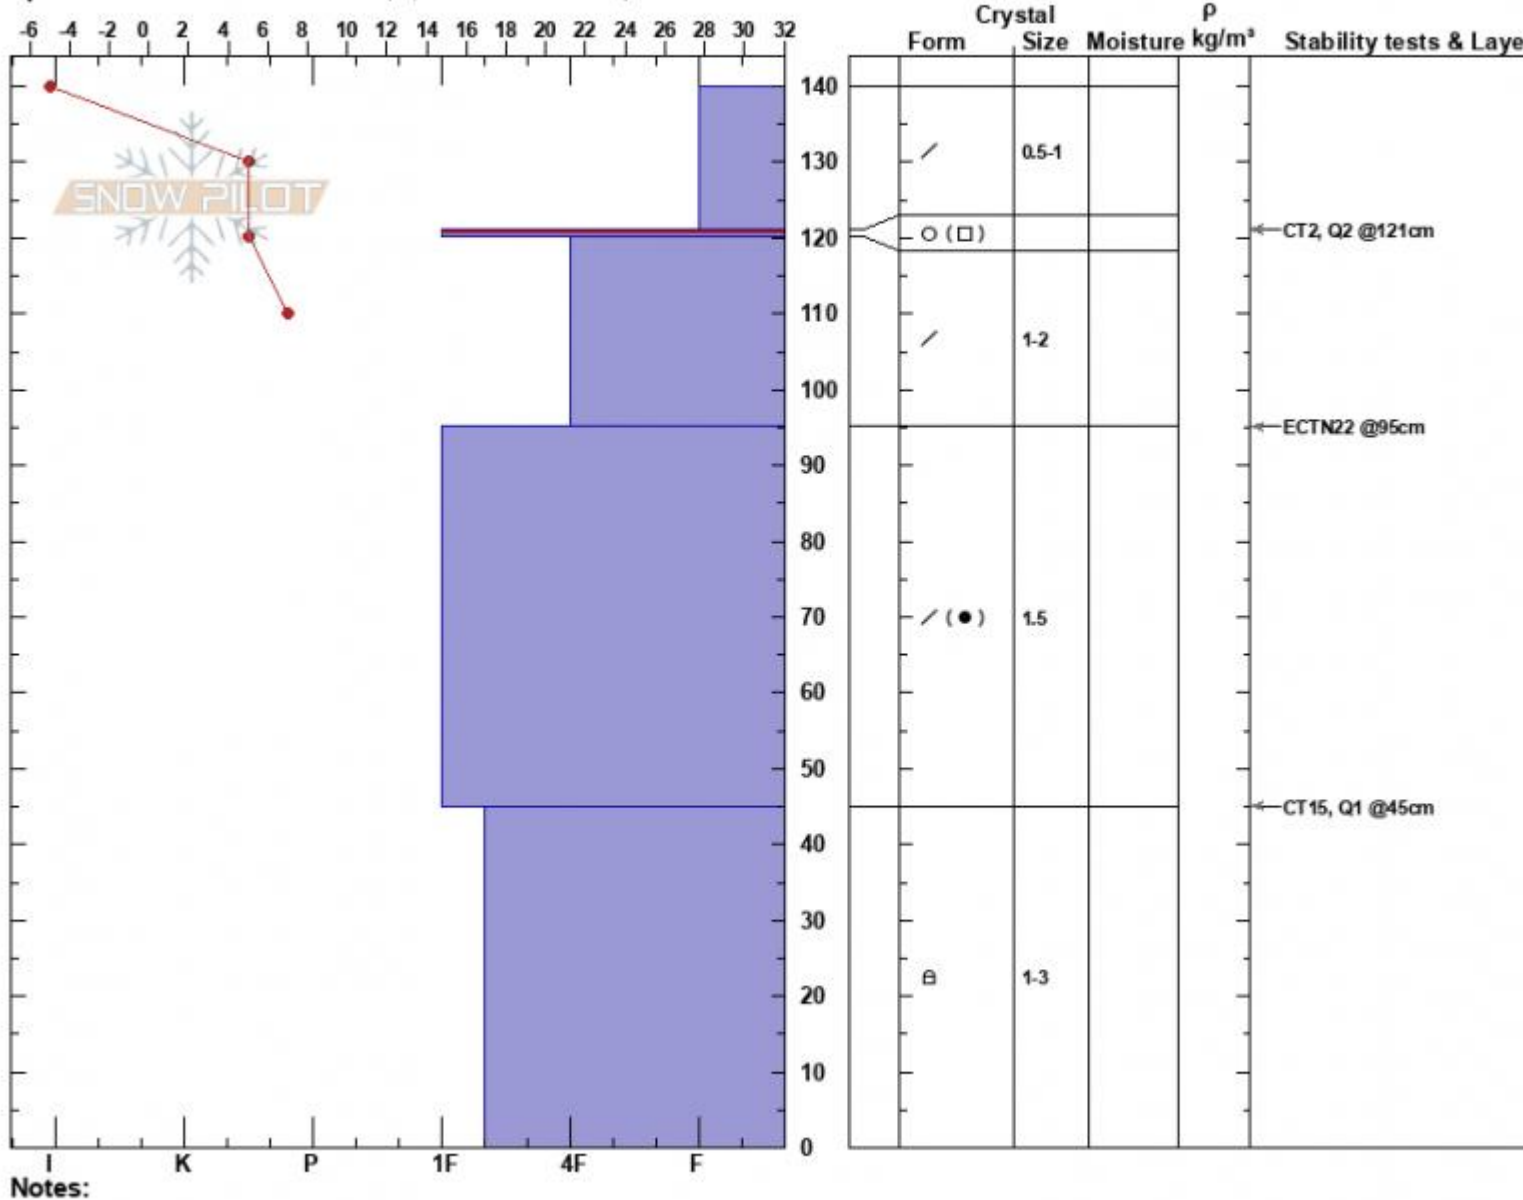

Pit Practice  
 Gallatin Range-N  
 MT  
 Elevation: 6915 ft  
 Aspect: E  
 Specifics: Snowmobile tracks on slope; We snowmobiled slope

Isaac Freeland  
 01/18/2025 - 4:05pm  
 Co-ord: 45.49580N, -111.10465W  
 Slope Angle: 27°  
 Wind Loading: no

Stability: Very Good  
 Air Temperature: -7°F  
 Sky Cover: BKN  
 Precipitation: NO  
 Wind: Light Breeze

HS:140  
 PF:90  
 Layer Notes: 121-120cm:Problematic layer

Notes:  
 Advisory Region  
 Northern Gallatin  
 Longitude  
 -111.11W  
 Latitude  
 45.50N  
 Northern Gallatin, 2025-01-18