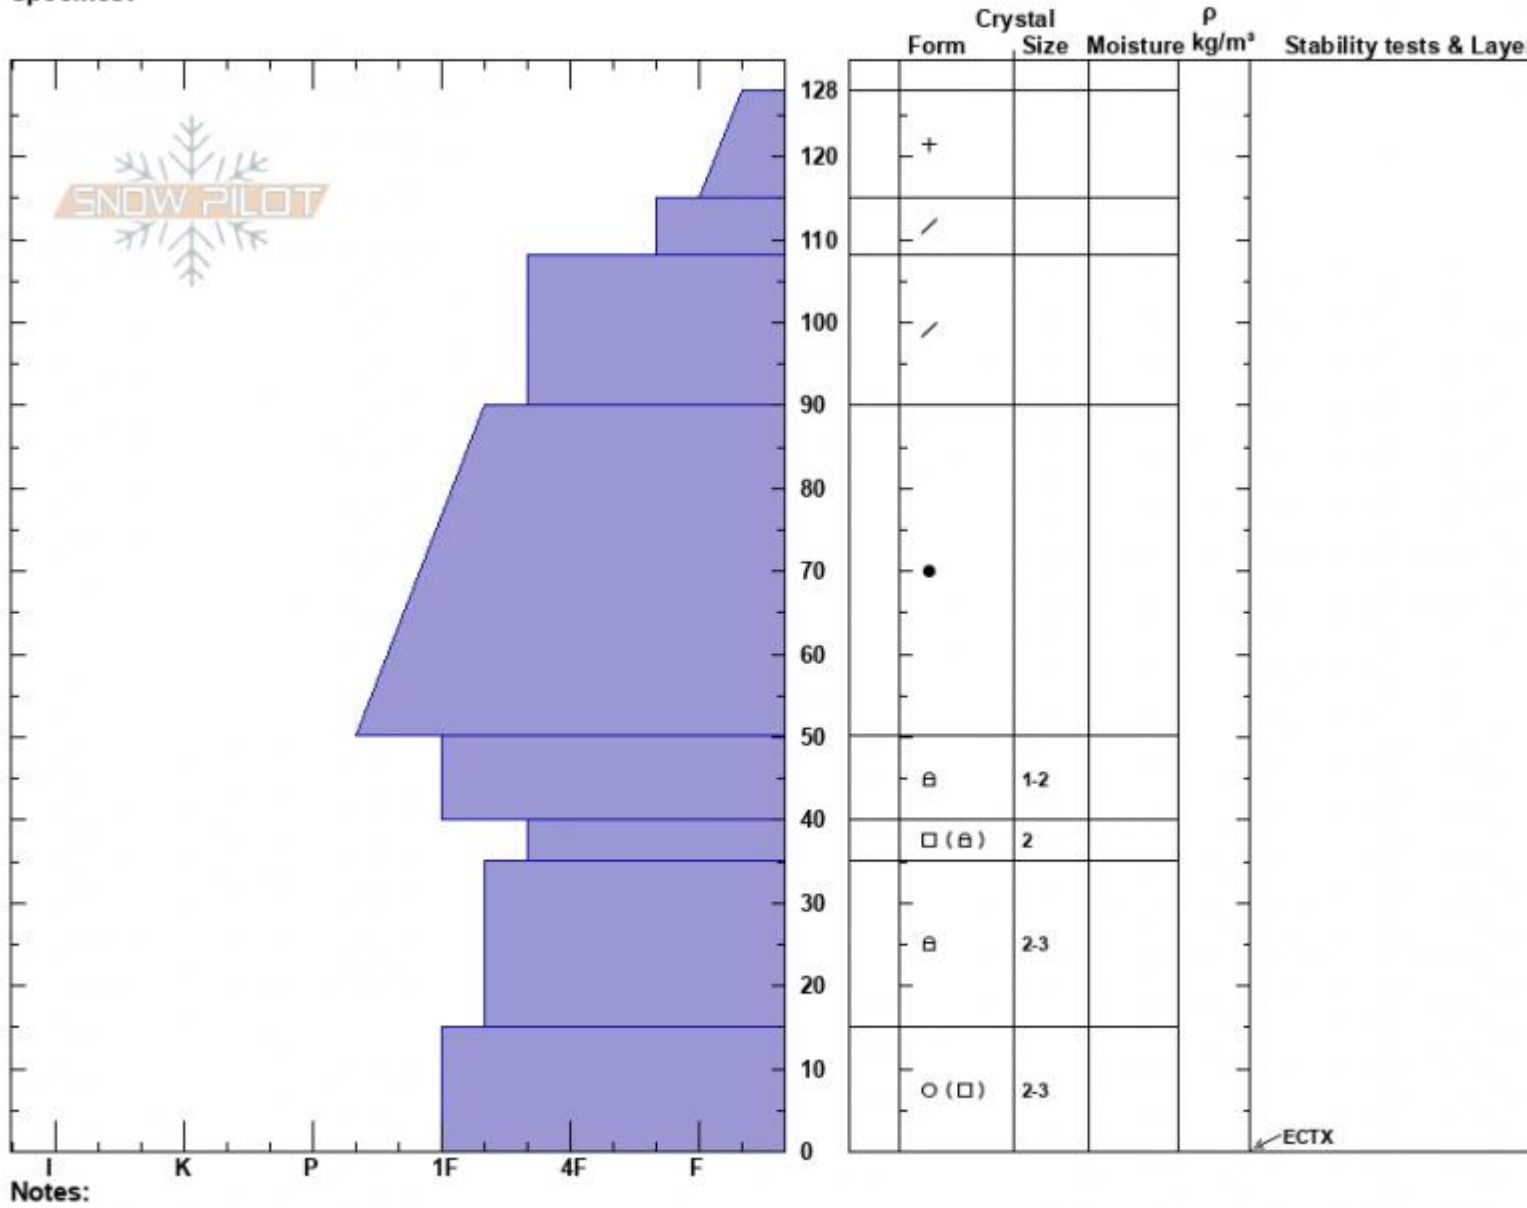

Mt. Ellis - Ridge
 Gallatin Range-N
 MT
 Elevation: 7780 ft
 Aspect: 60°
 Specifics:

Alex Marienthal
 01/17/2025 - 11:15am
 Co-ord: 45.58444N, -110.95833W
 Slope Angle: 22°
 Wind Loading: yes

Stability: Good
 Air Temperature: -12.5°C
 Sky Cover: OVC
 Precipitation:
 Wind: W Light Breeze

HS:128
 Layer Notes:
 128-115cm: Problematic layer

Advisory Region
 Northern Gallatin
 Longitude
 -110.96W
 Latitude
 45.58N
 Northern Gallatin, 2025-01-17