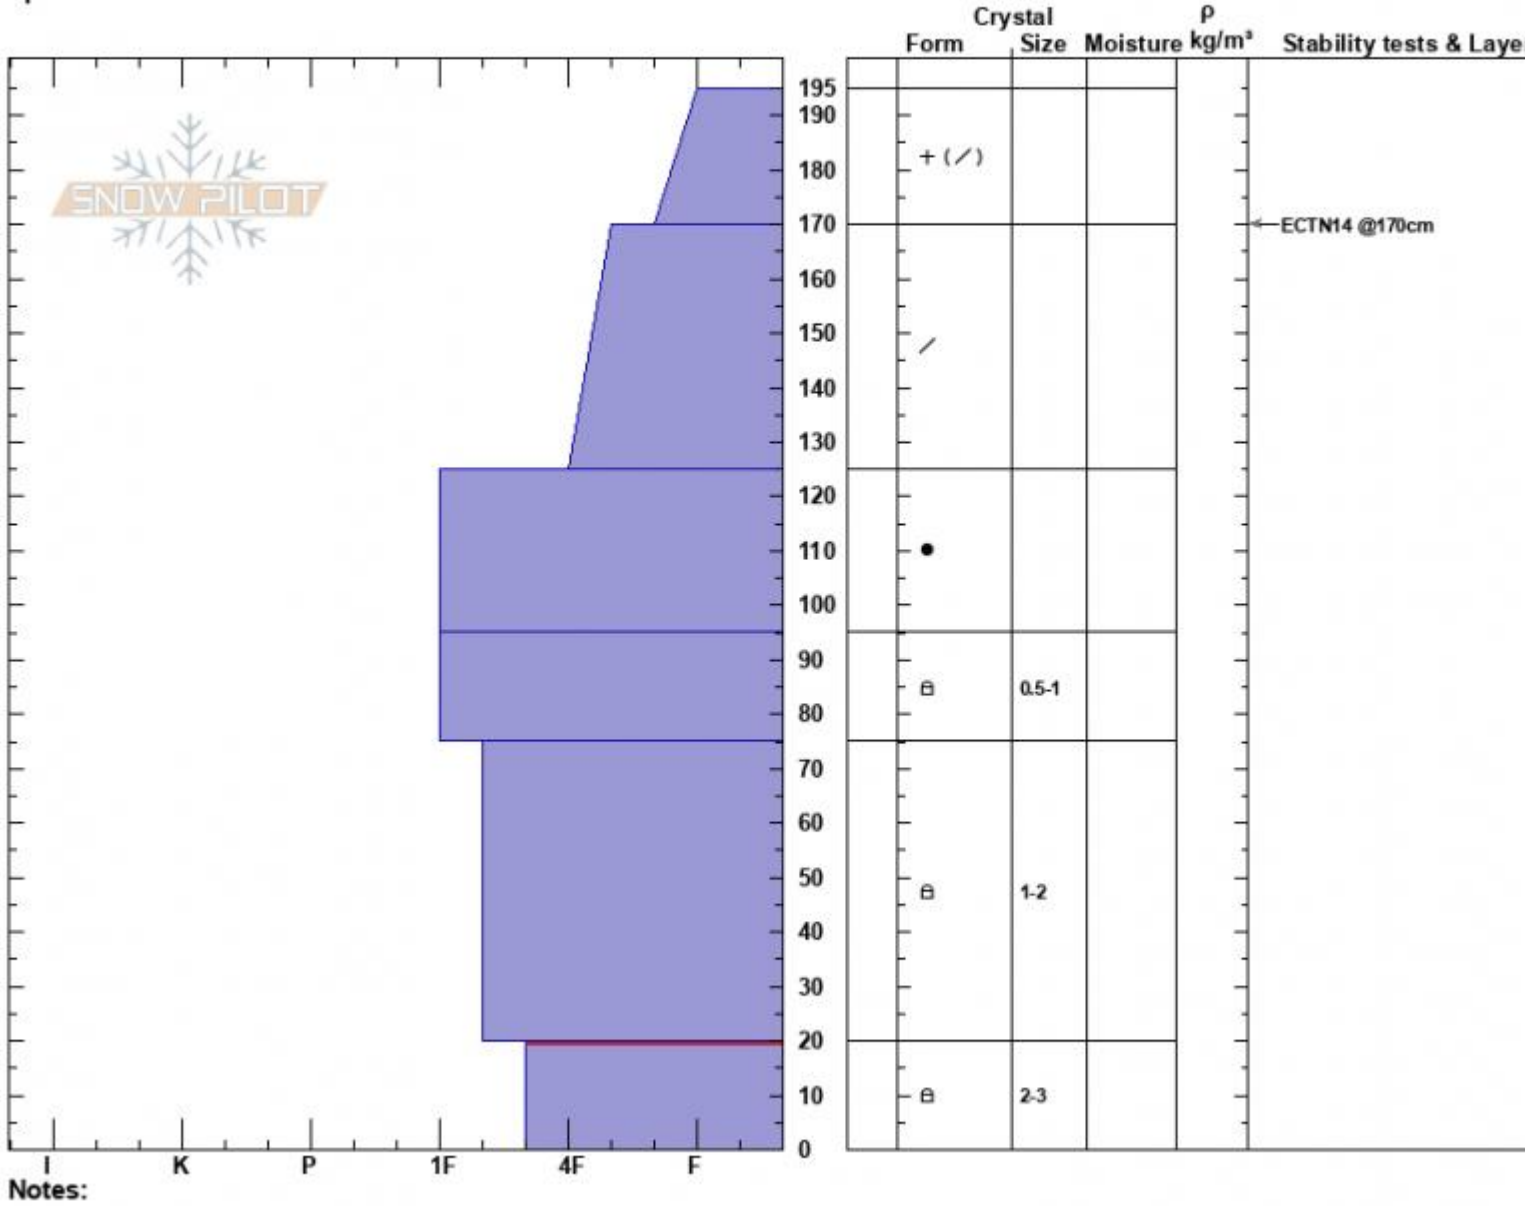

Above Hidden Lakes  
 Gallatin Range-N  
 MT  
 Elevation: 9400 ft  
 Aspect: 0°  
 Specifics:

Dave Zinn  
 01/14/2025 - 11:15am  
 Co-ord: 45.25084N, -111.16159W  
 Slope Angle: 25°  
 Wind Loading: no

Stability: Good  
 Air Temperature:  
 Sky Cover: CLR  
 Precipitation: NO  
 Wind: W Calm

HS:195 Layer Notes:  
 PF:75 20-0cm: Problematic layer

Advisory Region  
 Northern Gallatin  
 Longitude  
 -111.14W  
 Latitude  
 45.29N  
 Northern Gallatin, 2025-01-14