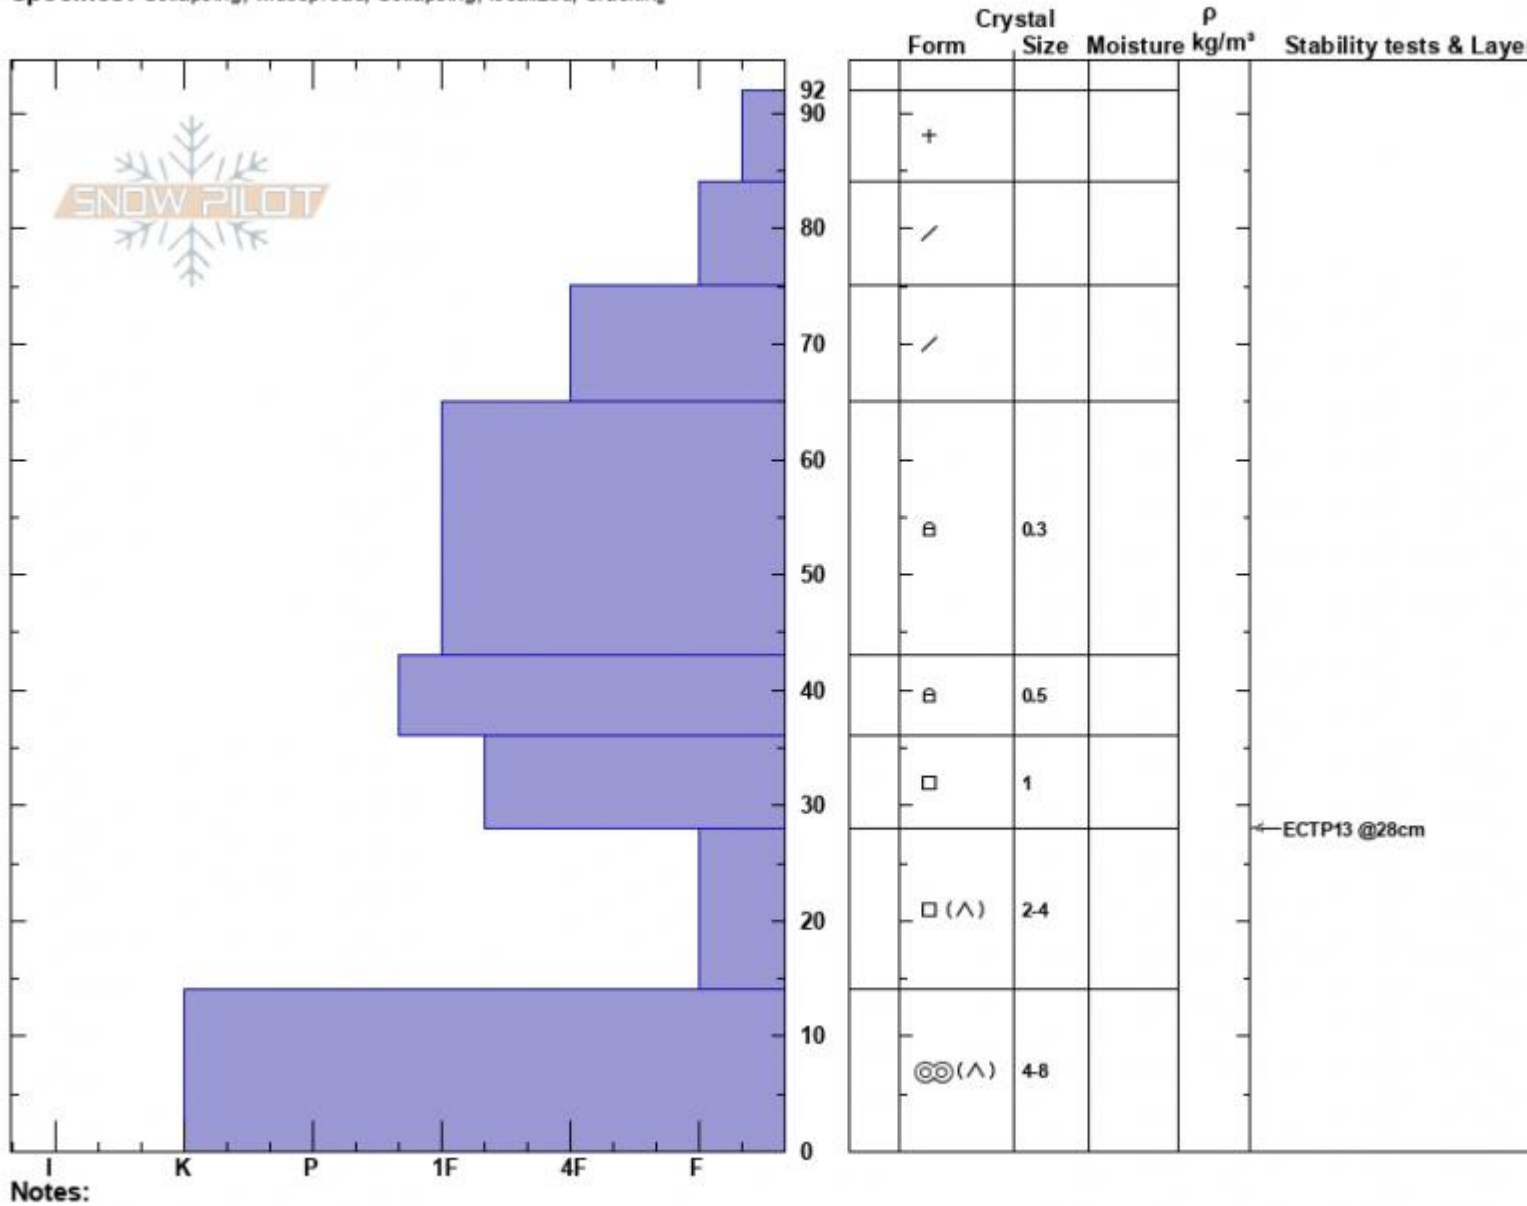

The Skillet
 Madison Range-S
 MT
 Elevation: 8950 ft
 Aspect: 109°
 Specifics: Collapsing, widespread; Collapsing, localized; Cracking

Haylee Darby
 01/13/2025 - 12:45pm
 Co-ord: 44.97225N, -111.09740W
 Slope Angle: 24°
 Wind Loading: no

Stability:
 Air Temperature: -11°C
 Sky Cover: BKN
 Precipitation: S-1
 Wind: W Calm

Layer Notes:

Advisory Region
 Southern Madison
 Longitude
 -111.10W
 Latitude
 44.96N
 Southern Madison, 2025-01-13