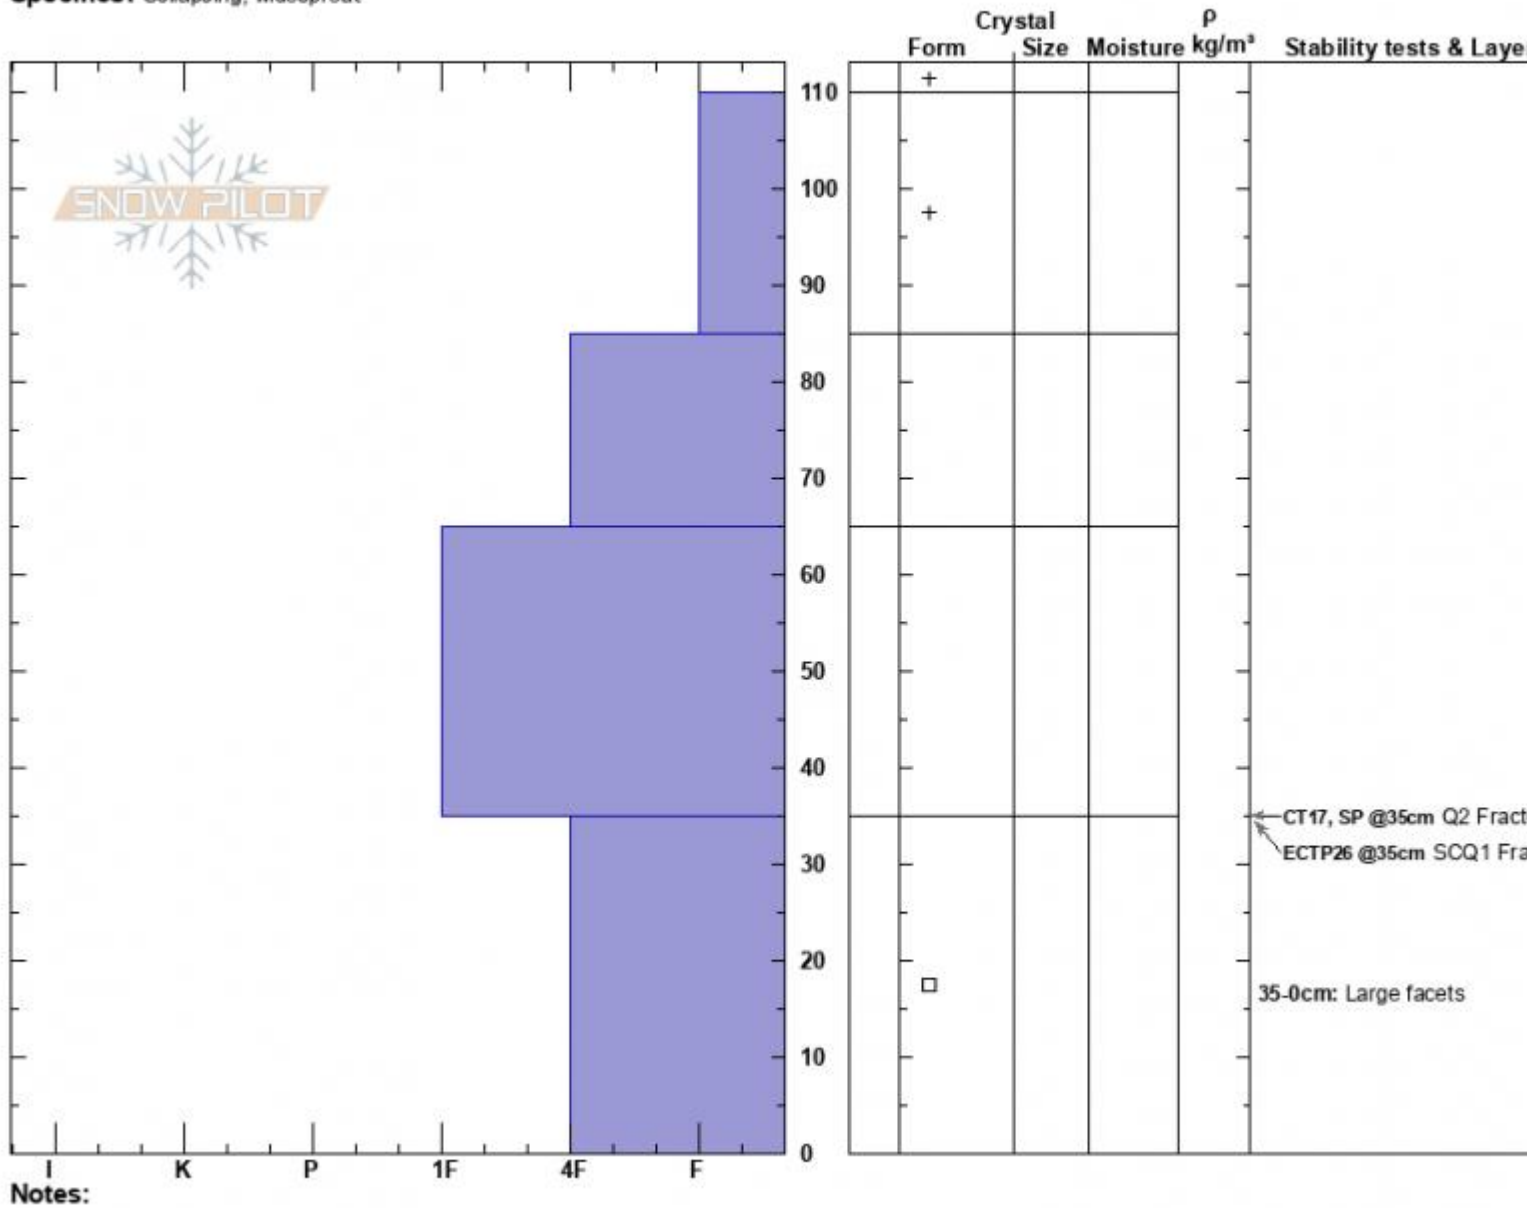

Sheep Creek
 Lionhead Range
 MT
 Elevation: 7652 ft
 Aspect: E
 Specifics: Collapsing, widespreac

Connor Culver
 01/11/2025 - 1:00pm
 Co-ord: 44.79968N, -111.39103W
 Slope Angle: 15°
 Wind Loading:

Stability: Poor
 Air Temperature: 20°F
 Sky Cover: SCT
 Precipitation: NO
 Wind: W Light Breeze

HS:110 Layer Notes:
 35-0cm: Large facets
 35-0cm: Problematic layer

Advisory Region
 Lionhead Range
 Longitude
 -111.39W
 Latitude
 44.80N
 Lionhead Range, 2025-01-12