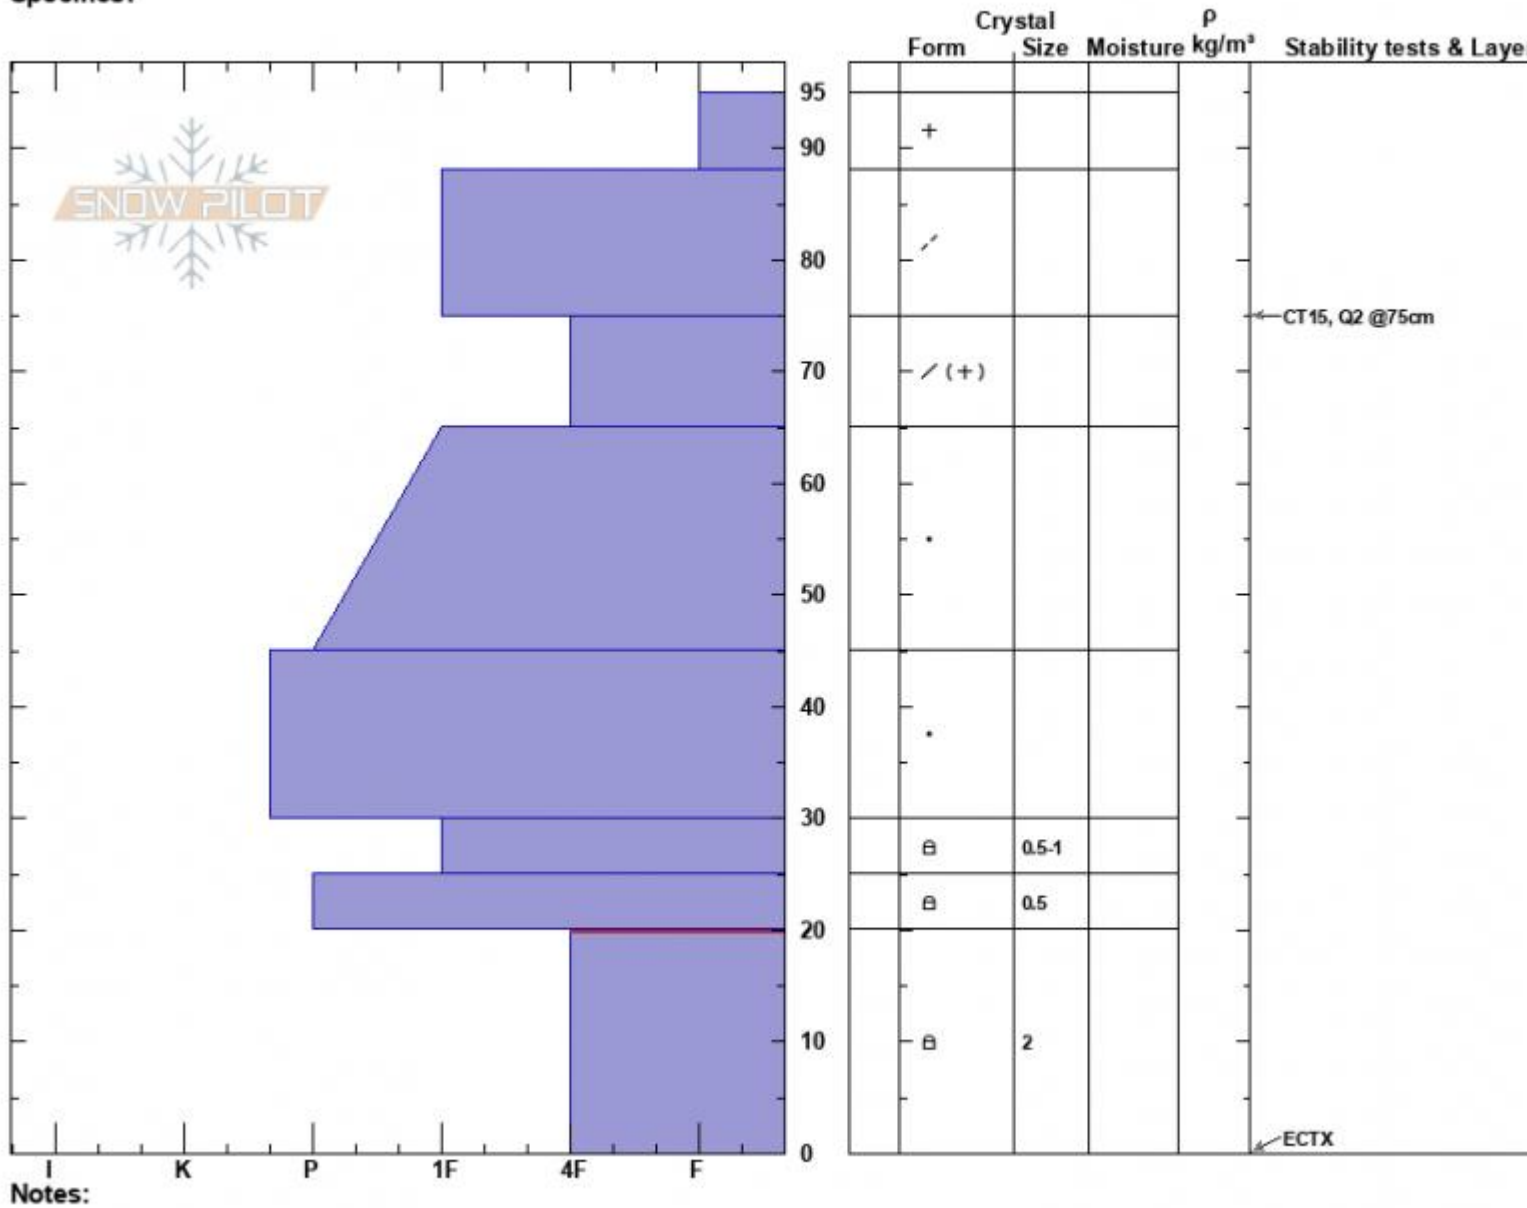

Bradley Forest
 Bridger Range
 MT
 Elevation: 7400 ft
 Aspect: NE
 Specifics:

Aaron Schoening
 01/11/2025 - 1:30pm
 Co-ord:
 Slope Angle: 14°
 Wind Loading:

Stability:
 Air Temperature:
 Sky Cover: BKN
 Precipitation: S-1
 Wind: NE Light Breeze

HS:95
 PS: 15
 Layer Notes:
 20-0cm: Problematic layer

Notes:
 Advisory Region
 Bridger Range
 Longitude
 -110.93W
 Latitude
 45.83N
 Bridger Range, 2025-01-11