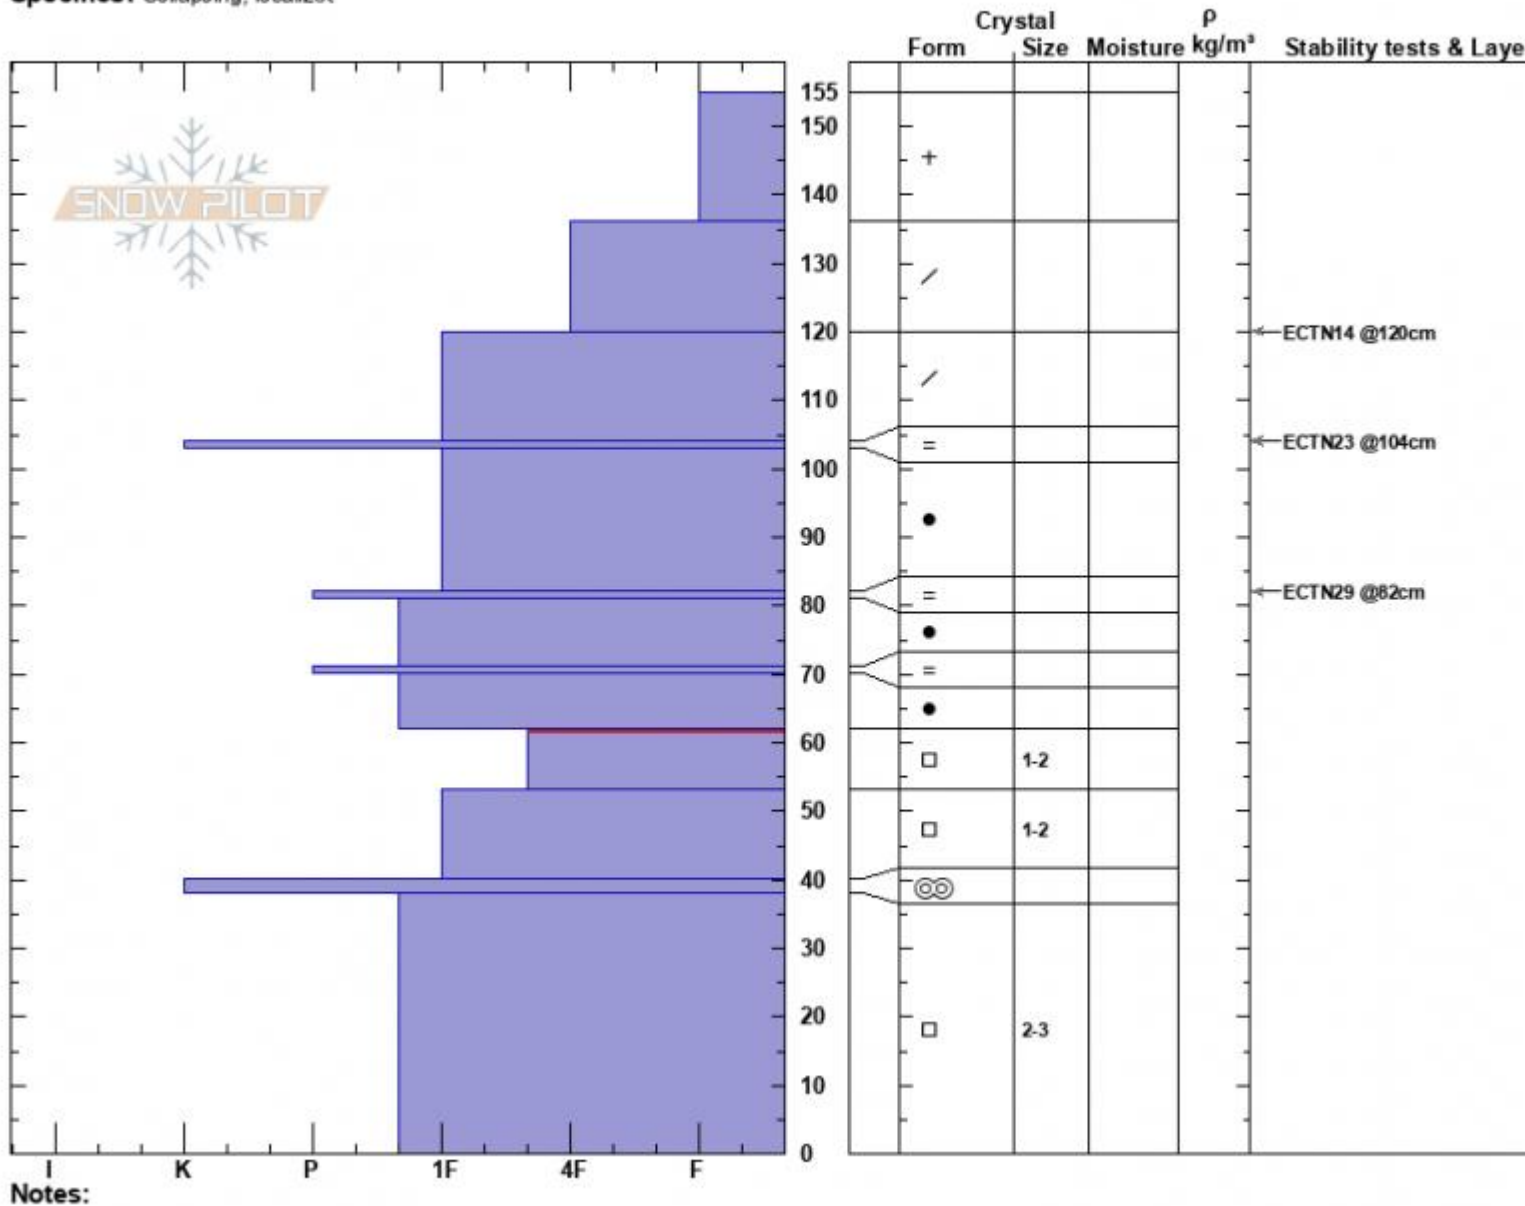

Hellroaring Pass
 Centennial Range
 MT
 Elevation: 8880 ft
 Aspect: 315°
 Specifics: Collapsing, localizer

Dave Zinn
 01/08/2025 - 1:30pm
 Co-ord: 44.55017N, -111.47126W
 Slope Angle: 20°
 Wind Loading: no

Stability: Fair
 Air Temperature:
 Sky Cover: OVC
 Precipitation: S-1
 Wind: Calm

HS:155 **Layer Notes:**
 62-53cm:Problematic layer

Advisory Region
 Island Park
 Longitude
 -111.48W
 Latitude
 44.55N
 Island Park, 2025-01-08