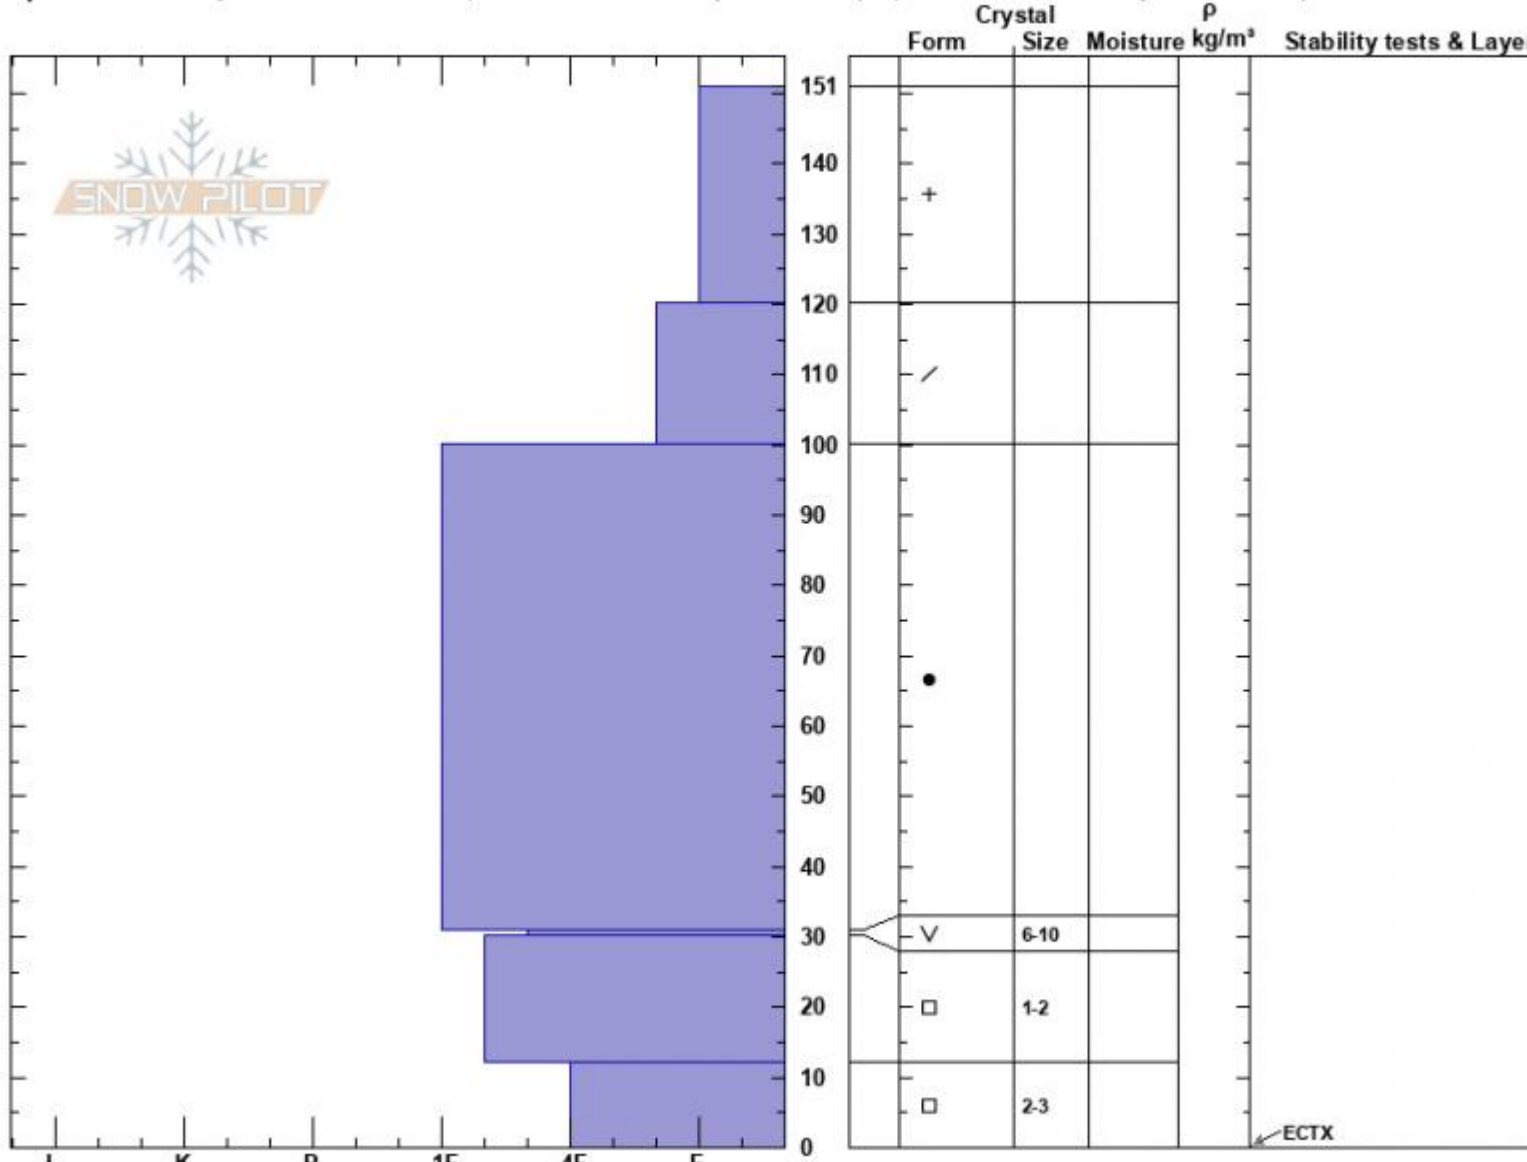

Abundance Shoulder
 Cooke City
 MT
 Elevation: 9169 ft
 Aspect: 140°

Alex Mariantal
 01/09/2025 - 12:50pm
 Co-ord: 45.06393N, -110.01105W
 Slope Angle: 23°
 Wind Loading: previous

Stability:
 Air Temperature:
 Sky Cover: BKN
 Precipitation: S-1
 Wind: Calm

HS:151
 PF:55
 Layer Notes:

Specifics: Pit is adjacent to avalanche: other; Recent avalanche activity on similar slopes; Recent avalanche activity on different slopes:

Notes: Pit dug on the south shoulder of Mt. Abundance. When we rode away we saw a fresh small avalanche, 3'deep x 10' wide that we suspect we triggered on the angle ridge above. About 45 minutes later, from a couple miles away, we saw a 4-6' deep avalanche that happened since we had been there 1000' or more from our pit.

Advisory Region
 Cooke City
 Longitude
 -110.01W
 Latitude
 45.06N
 Cooke City, 2025-01-09