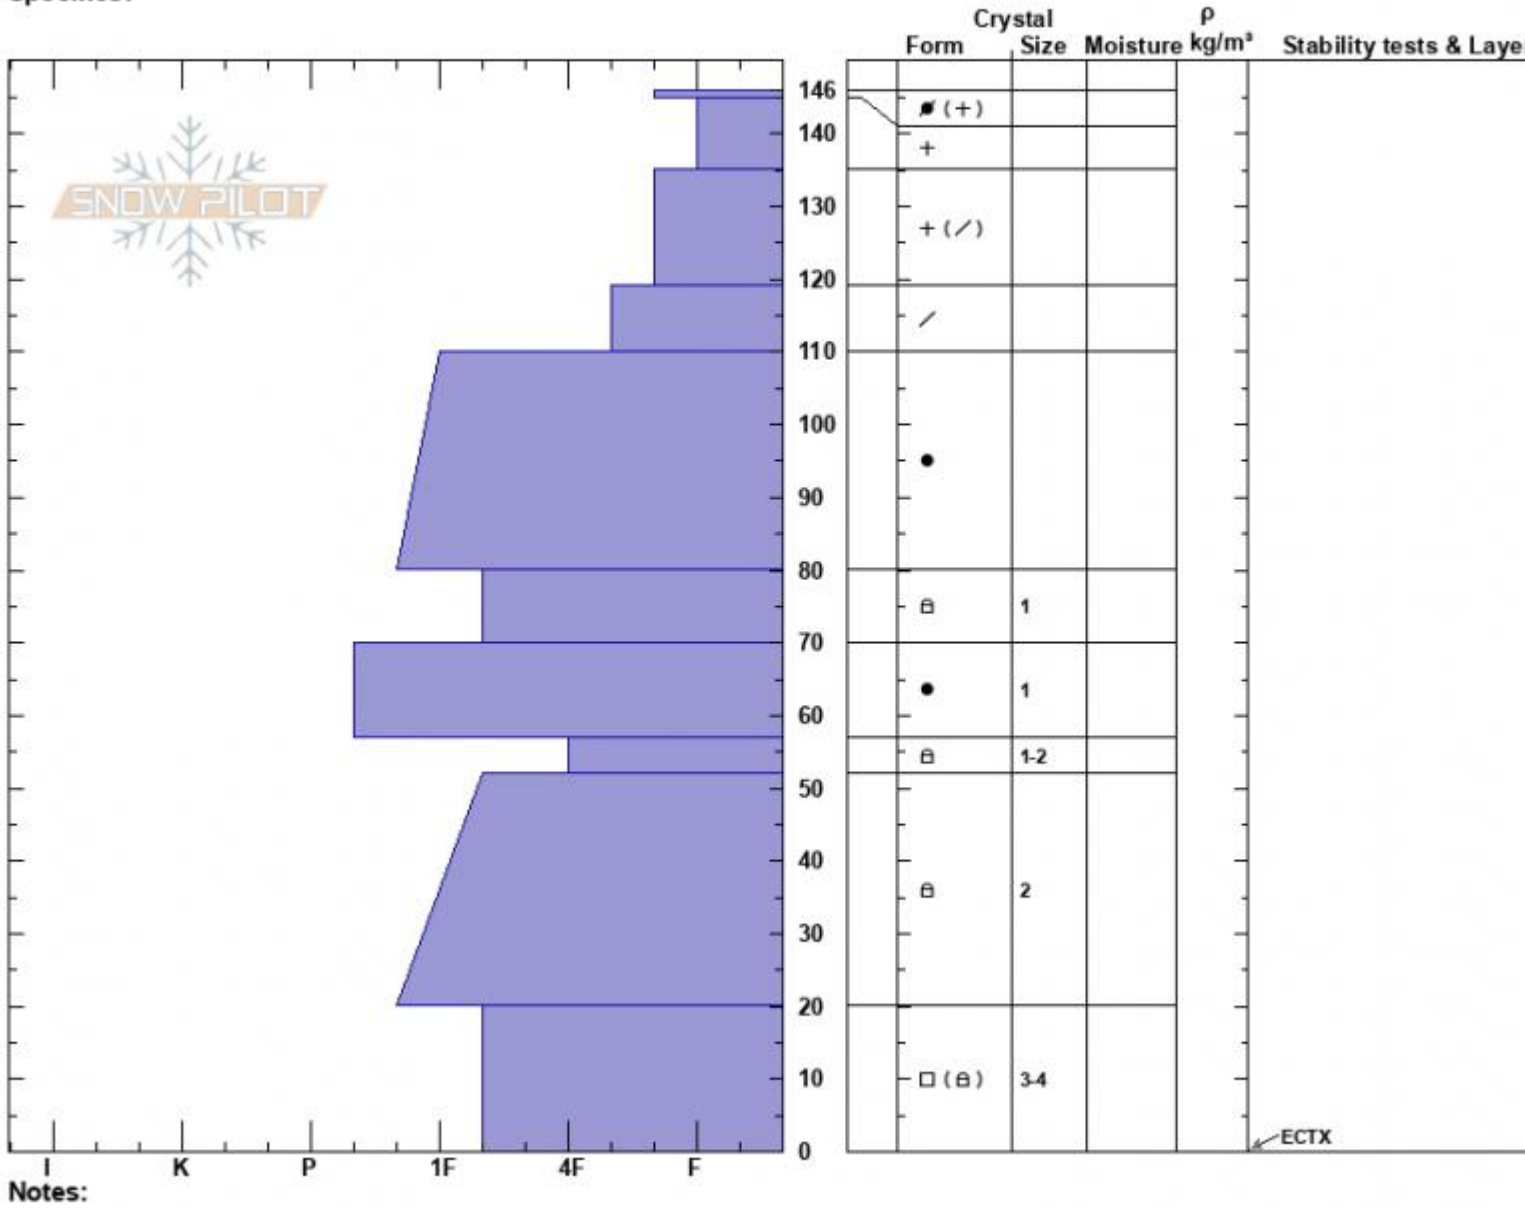

Second Yellow Mule  
 Madison Range-N  
 MT  
 Elevation: 9415 ft  
 Aspect: 30°  
 Specifics:

Haylee Darby  
 01/04/2025 - 12:45pm  
 Co-ord: 45.17716N, -111.40060W  
 Slope Angle: 25°  
 Wind Loading:

Stability:  
 Air Temperature: -5.5°C  
 Sky Cover: OVC  
 Precipitation: S1  
 Wind: N Moderate

HS:146 Layer Notes:

Advisory Region  
 Northern Madison  
 Longitude  
 -111.38W  
 Latitude  
 45.17N  
 Northern Madison, 2025-01-04