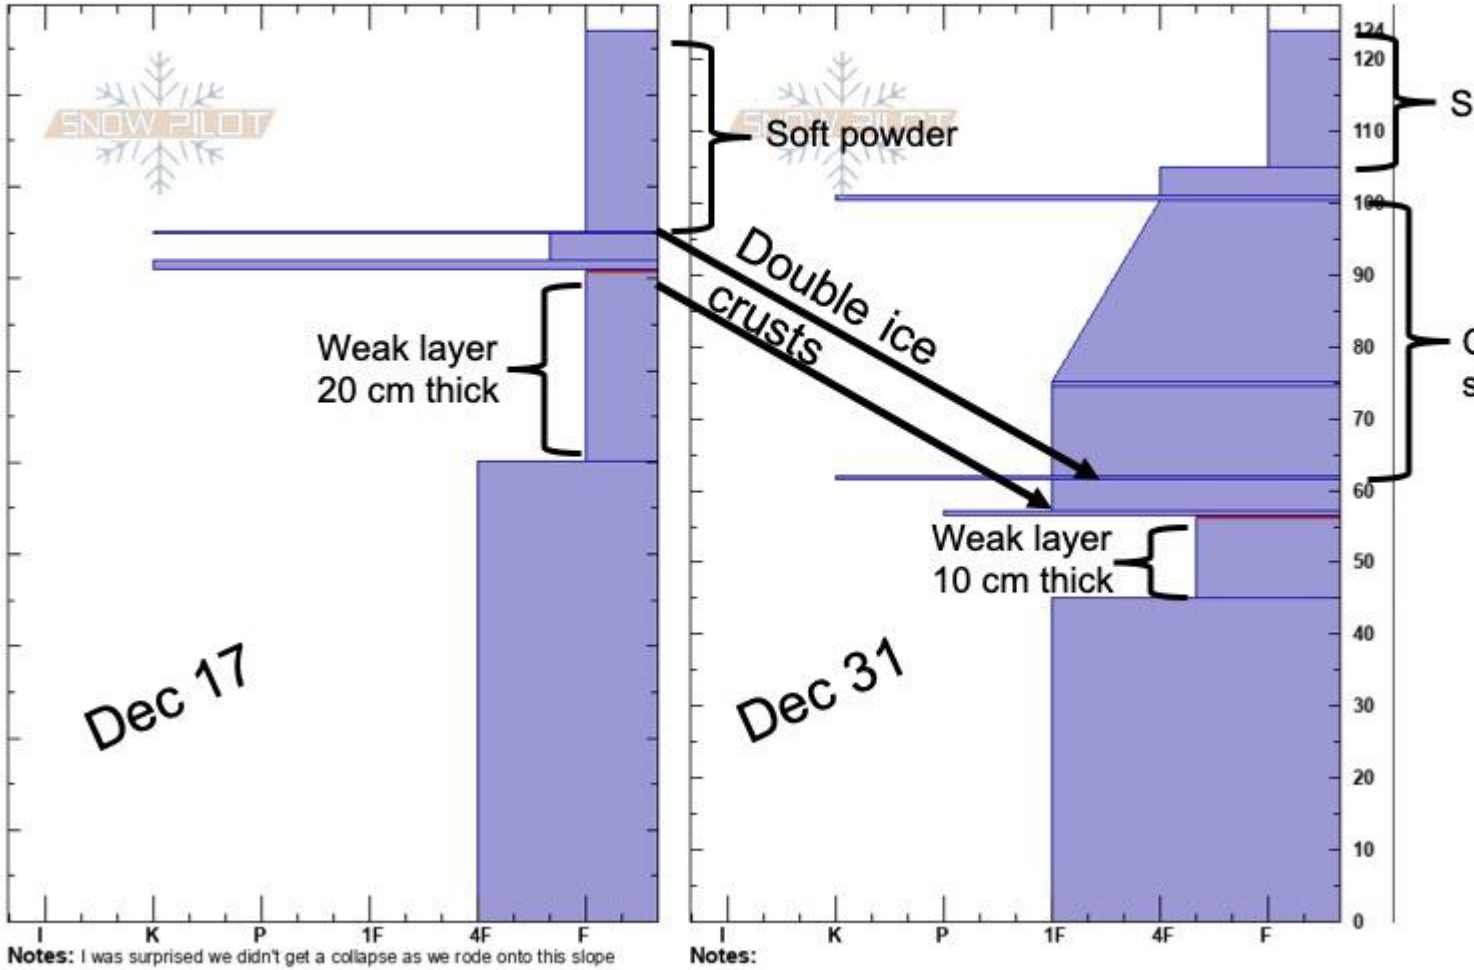

E Fk Upper Yale  
 Centennial Range  
 ID  
 Elevation: 8984 ft  
 Aspect: 73°  
 Specifics: Snowmobile tracks on slope; We snowmobiled slope

Mark Staples  
 12/17/2024 - 11:00am  
 Co-ord: 44.55312N, -111.44426W  
 Slope Angle: 26°  
 Wind Loading: no

S Sawtell Switchback E  
 A Centennial Range  
 S ID  
 P Elevation: 9000 ft  
 W Aspect: 90°  
 Specifics: Collapsing, widespread; We skied slope; Snowmobile tracks on slope

Ian Hoyer  
 12/31/2024 - 11:30am  
 Co-ord: 44.55302N, -111.44415W  
 Slope Angle: 27°  
 Wind Loading: previous

Stabil  
 Air Te  
 Sky C  
 Precip  
 Wind:

Two pits from the same location side by side for comparison. One from Dec 17 and one from Dec 31.

No Region, 2025-01-02