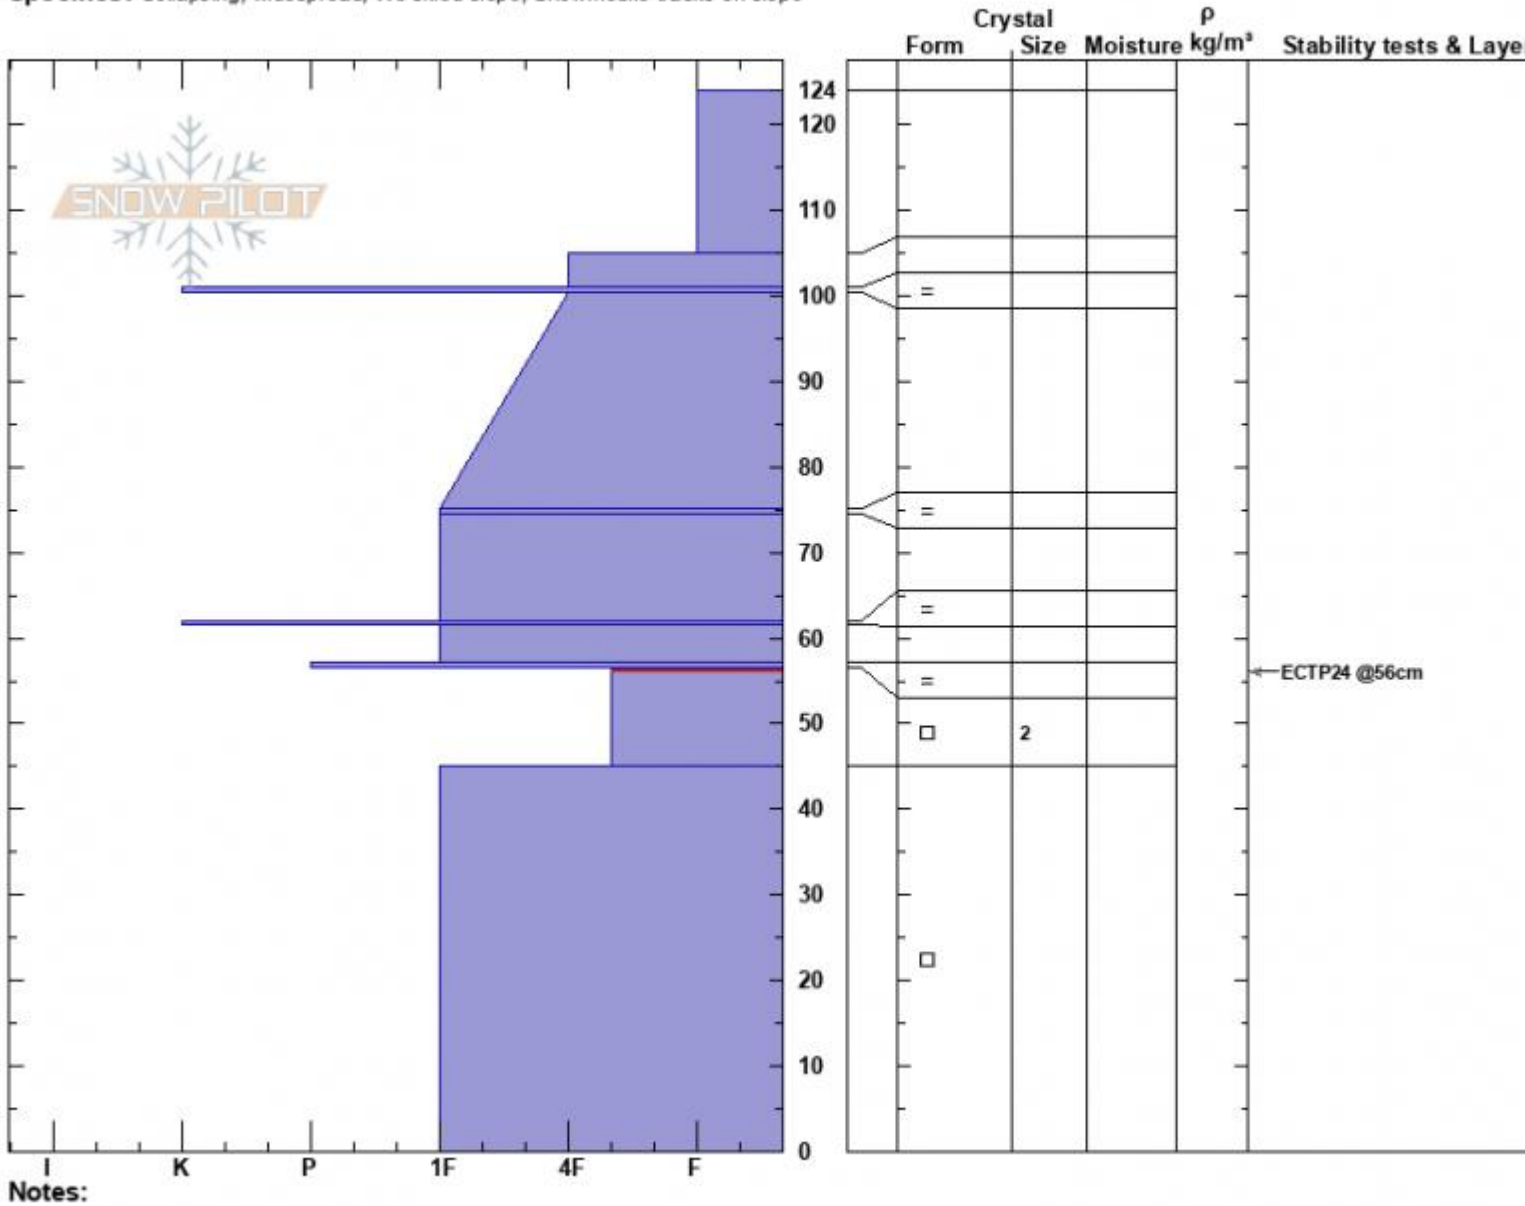

Sawtell Switchback E  
 Centennial Range  
 ID  
 Elevation: 9000 ft  
 Aspect: 90°  
 Specifics: Collapsing, widespread; We skied slope; Snowmobile tracks on slope

Ian Hoyer  
 12/31/2024 - 11:30am  
 Co-ord: 44.55302N, -111.44415W  
 Slope Angle: 27°  
 Wind Loading: previous

Stability: Poor  
 Air Temperature:  
 Sky Cover: BKN  
 Precipitation: NO  
 Wind: Calm

HS:124  
 PF:50 56.5-45cm: Problematic layer  
 PS: 20

Sawtelle Peak E-facing Profile at 9000 ft - 31 Dec 2024

Advisory Region  
 Island Park  
 Longitude  
 -111.44W  
 Latitude  
 44.56N