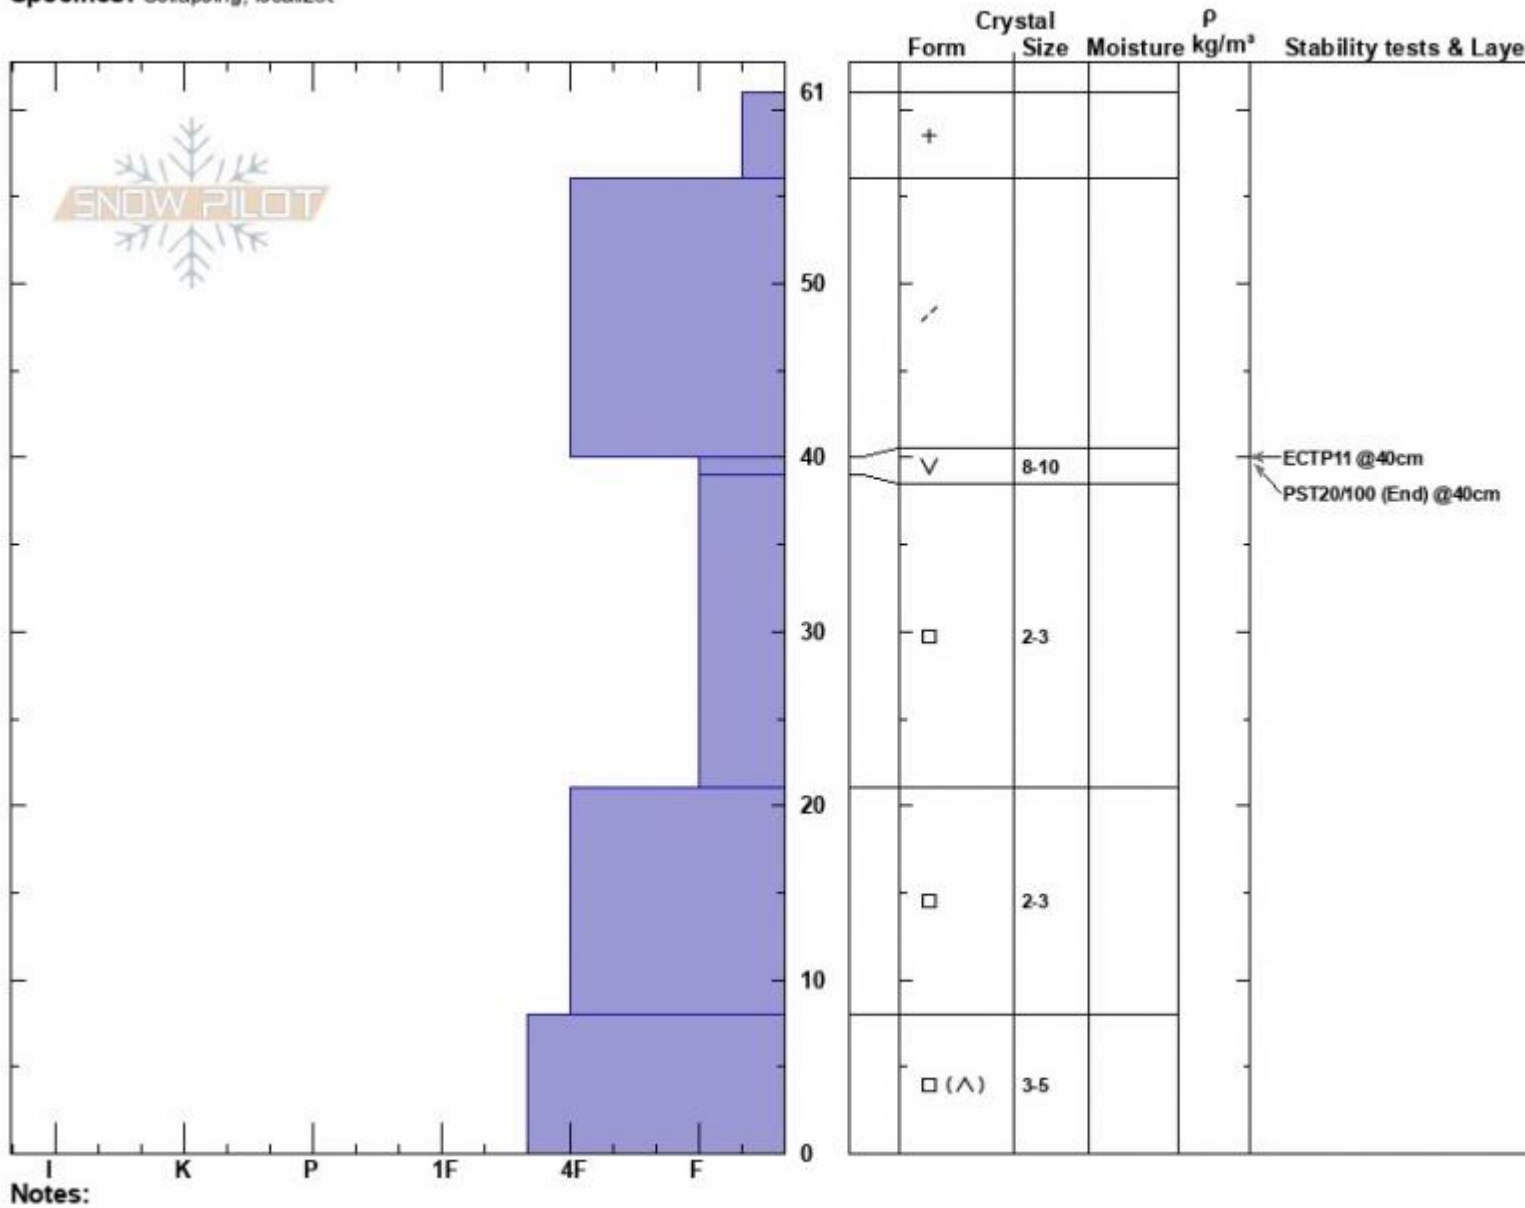

Top of the Skillet
 Madison Range-S
 MT
 Elevation: 8960 ft
 Aspect: 60°
 Specifics: Collapsing, localizer

Haylee Darby
 12/23/2024 - 12:15pm
 Co-ord: 44.97176N, -111.09767W
 Slope Angle: 26°
 Wind Loading: no

Stability:
 Air Temperature: -2°C
 Sky Cover: X
 Precipitation: NO
 Wind: W Calm

HS:61
 PF:55
 PS:20
 Layer Notes:

Advisory Region
 Southern Madison
 Longitude
 -111.10W
 Latitude
 44.96N
 Southern Madison, 2024-12-23