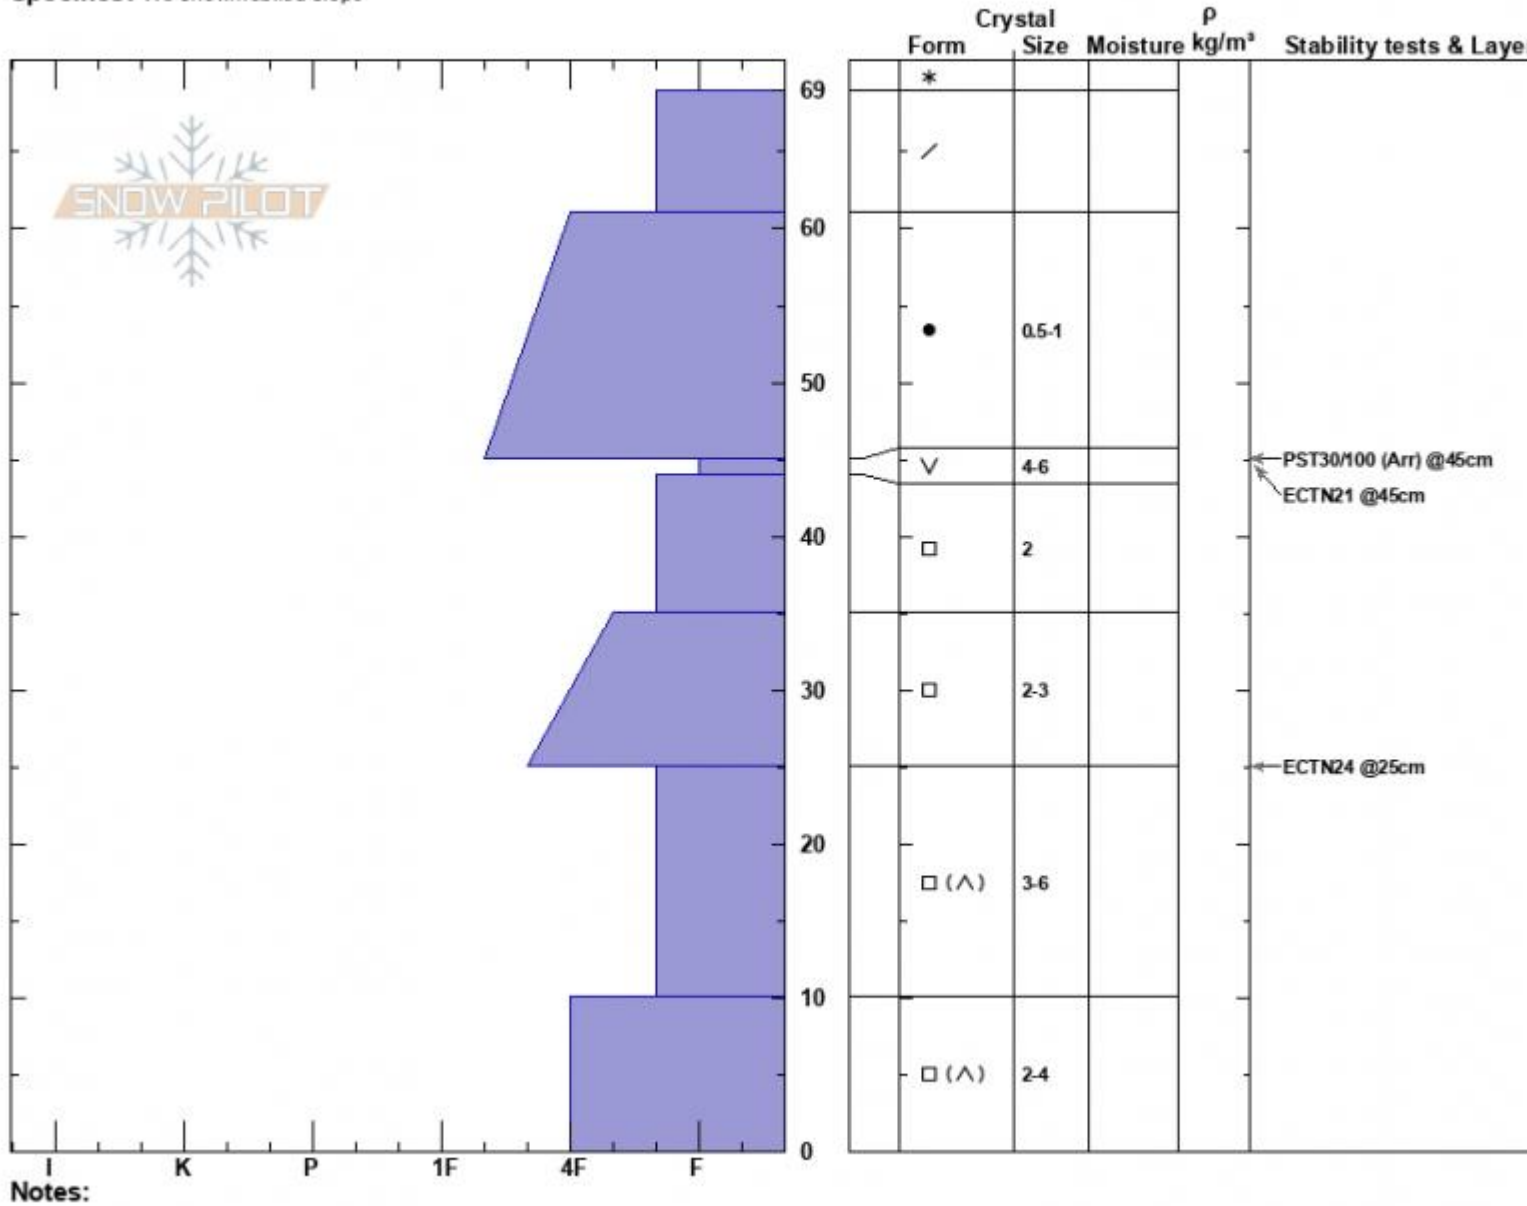

Top of Denny Profile  
 Lionhead Range  
 MT  
 Elevation: 8380 ft  
 Aspect: 40°  
 Specifics: We snowmobiled slope

Dave Zinn  
 12/22/2024 - 11:20am  
 Co-ord: 44.71109N, -111.30690W  
 Slope Angle: 25°  
 Wind Loading: no

Stability: Fair  
 Air Temperature:  
 Sky Cover: OVC  
 Precipitation: NO  
 Wind: Calm

HS:69  
 PF:55  
 Layer Notes:  
 45-44cm: Problematic layer

Advisory Region  
 Lionhead Range  
 Longitude  
 -111.32W  
 Latitude  
 44.73N  
 Lionhead Range, 2024-12-22