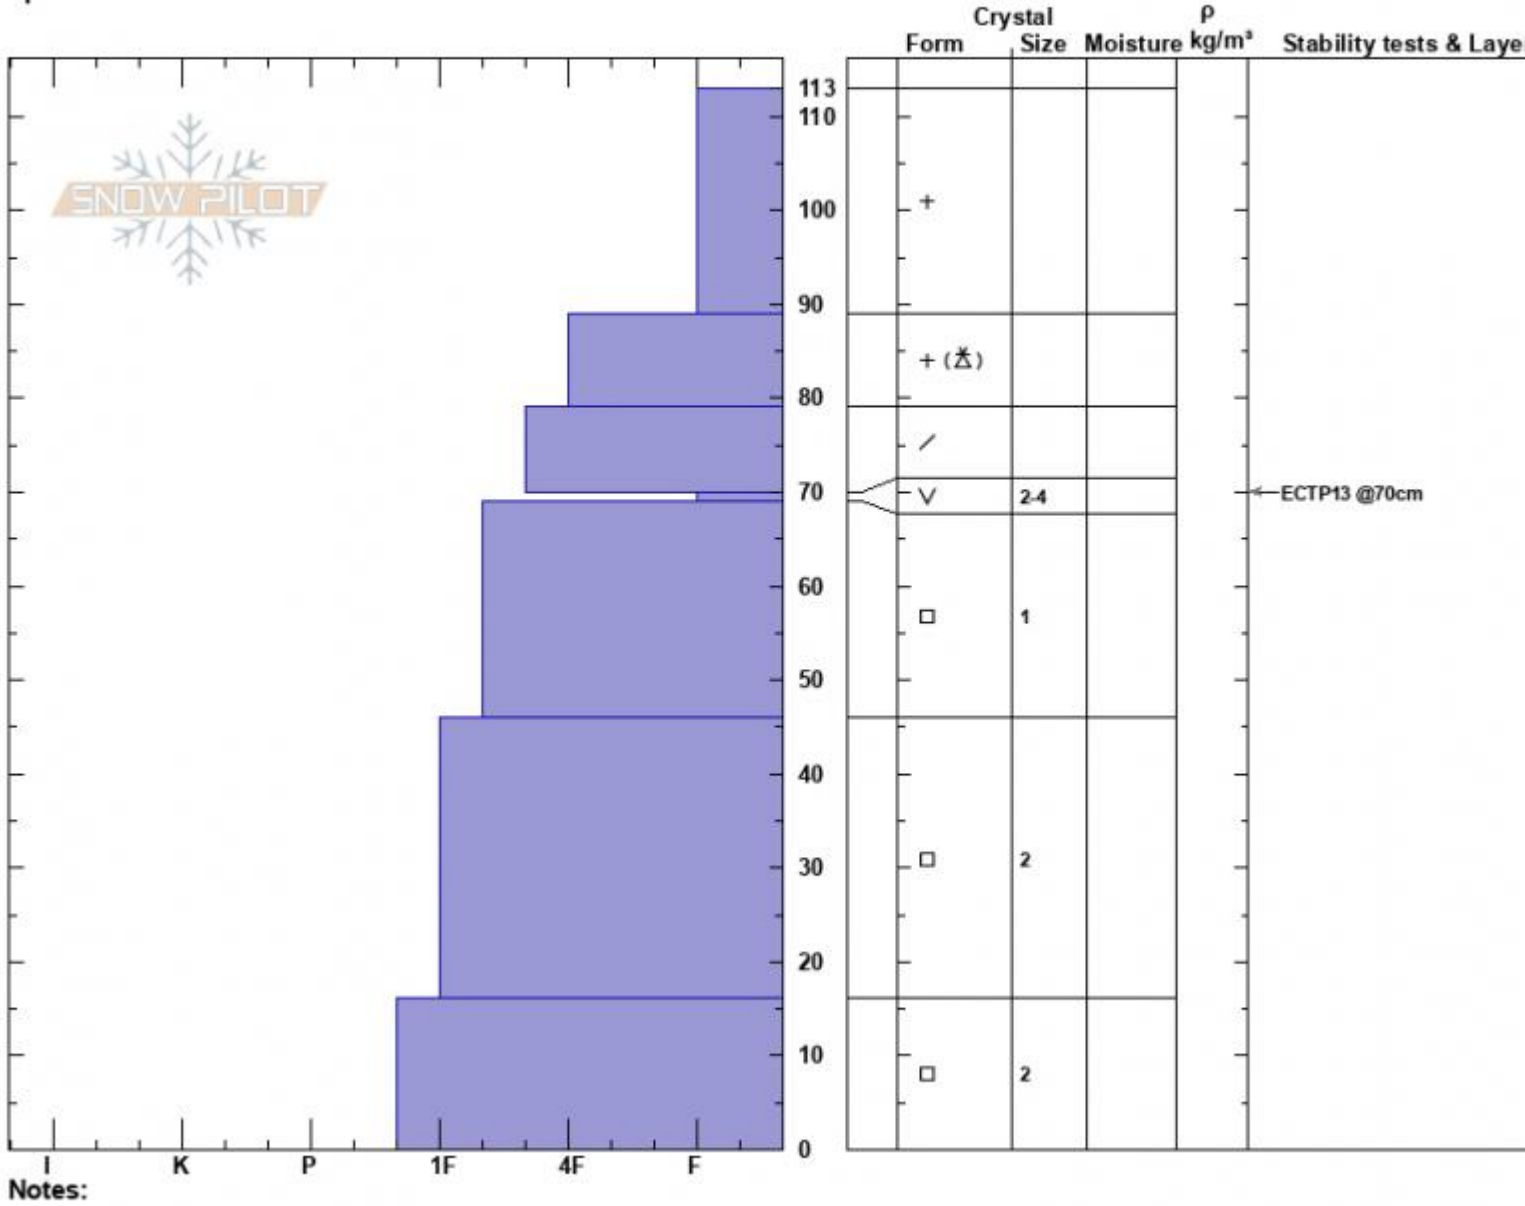

Almost Died
 Cooke City
 MT
 Elevation: 9420 ft
 Aspect: 12°
 Specifics:

Haylee Darby
 12/16/2024 - 2:44pm
 Co-ord: 45.04994N, -109.92896W
 Slope Angle: 25°
 Wind Loading:

Stability:
 Air Temperature: -7°C
 Sky Cover: OVC
 Precipitation: S1
 Wind: W Calm

HS:113 Layer Notes:

Advisory Region
 Cooke City
 Longitude
 -109.95W
 Latitude
 45.06N
 Cooke City, 2024-12-16