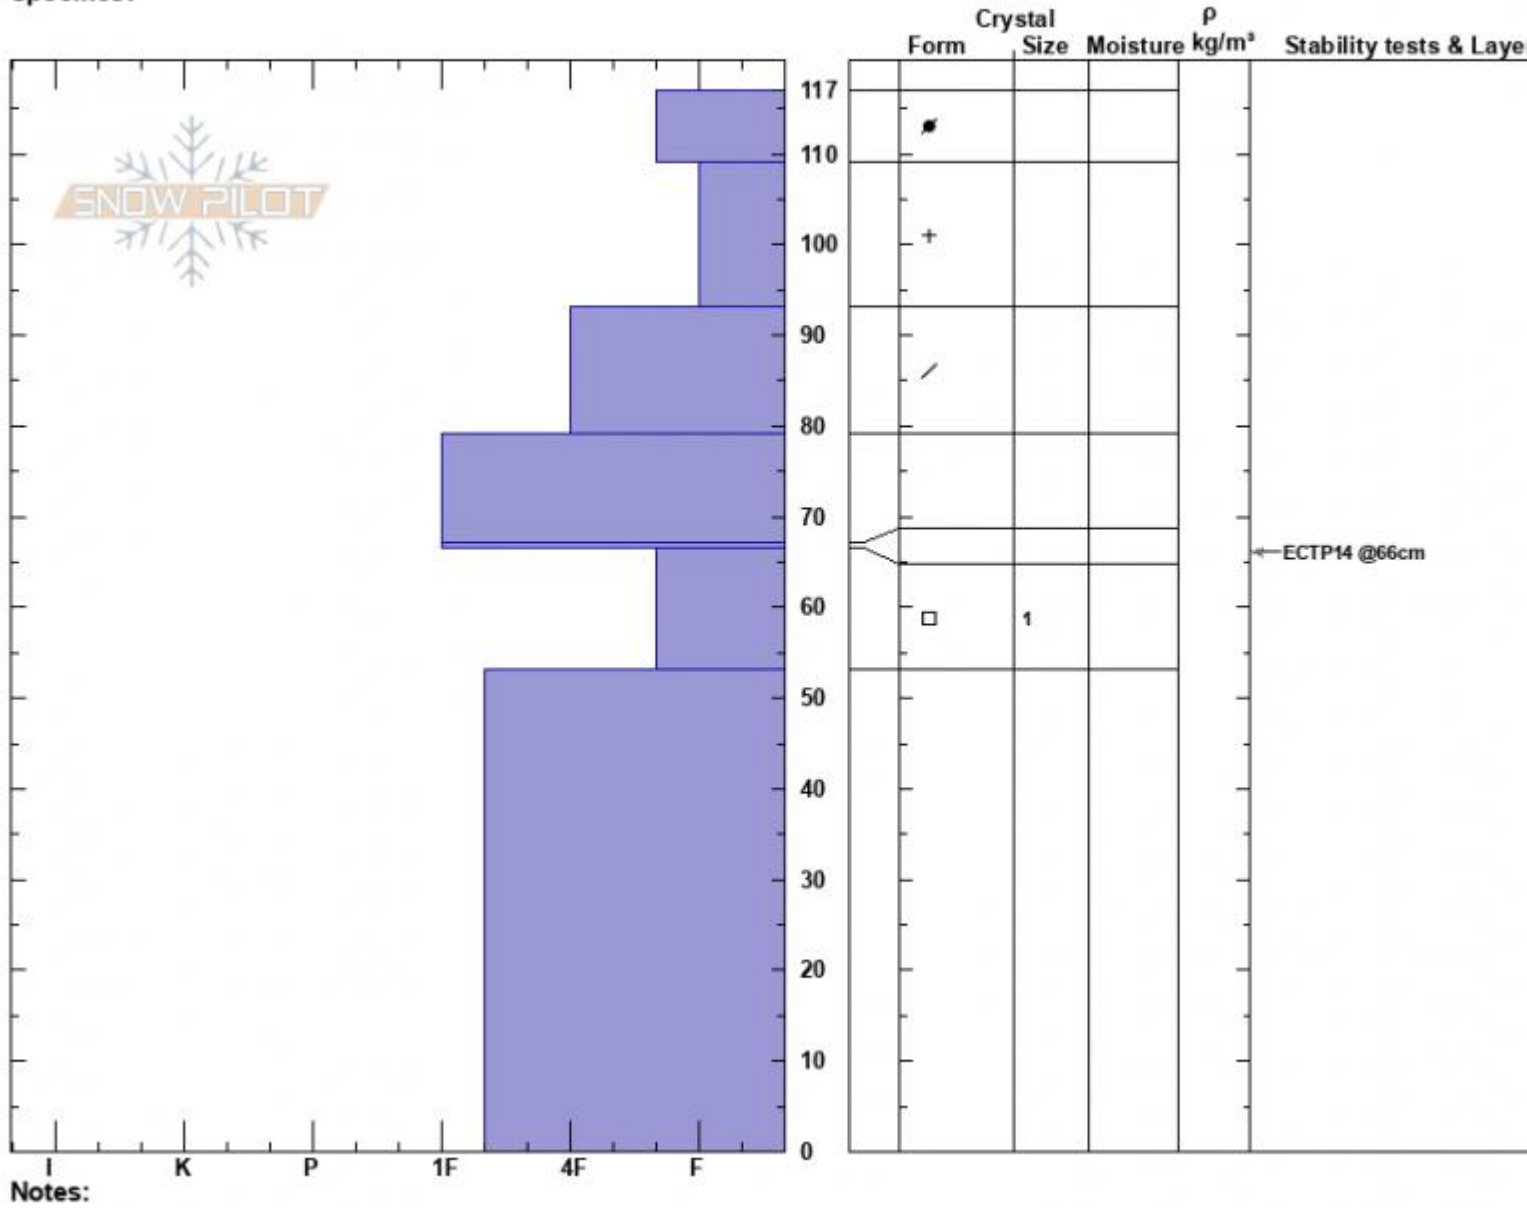

Middle Basin
 Madison Range-N
 MT
 Elevation: 9300 ft
 Aspect: 75°
 Specifics:

Ian Hoyer
 12/18/2024 - 12:00pm
 Co-ord: 45.32954N, -111.38143W
 Slope Angle: 31°
 Wind Loading: previous

Stability: Poor
 Air Temperature:
 Sky Cover: OVC
 Precipitation: S-1
 Wind: S Strong

HS:117 Layer Notes:
 PF:75
 PS: 15

Notes:
 Advisory Region
 Northern Madison
 Longitude
 -111.39W
 Latitude
 45.34N
 Northern Madison, 2024-12-18