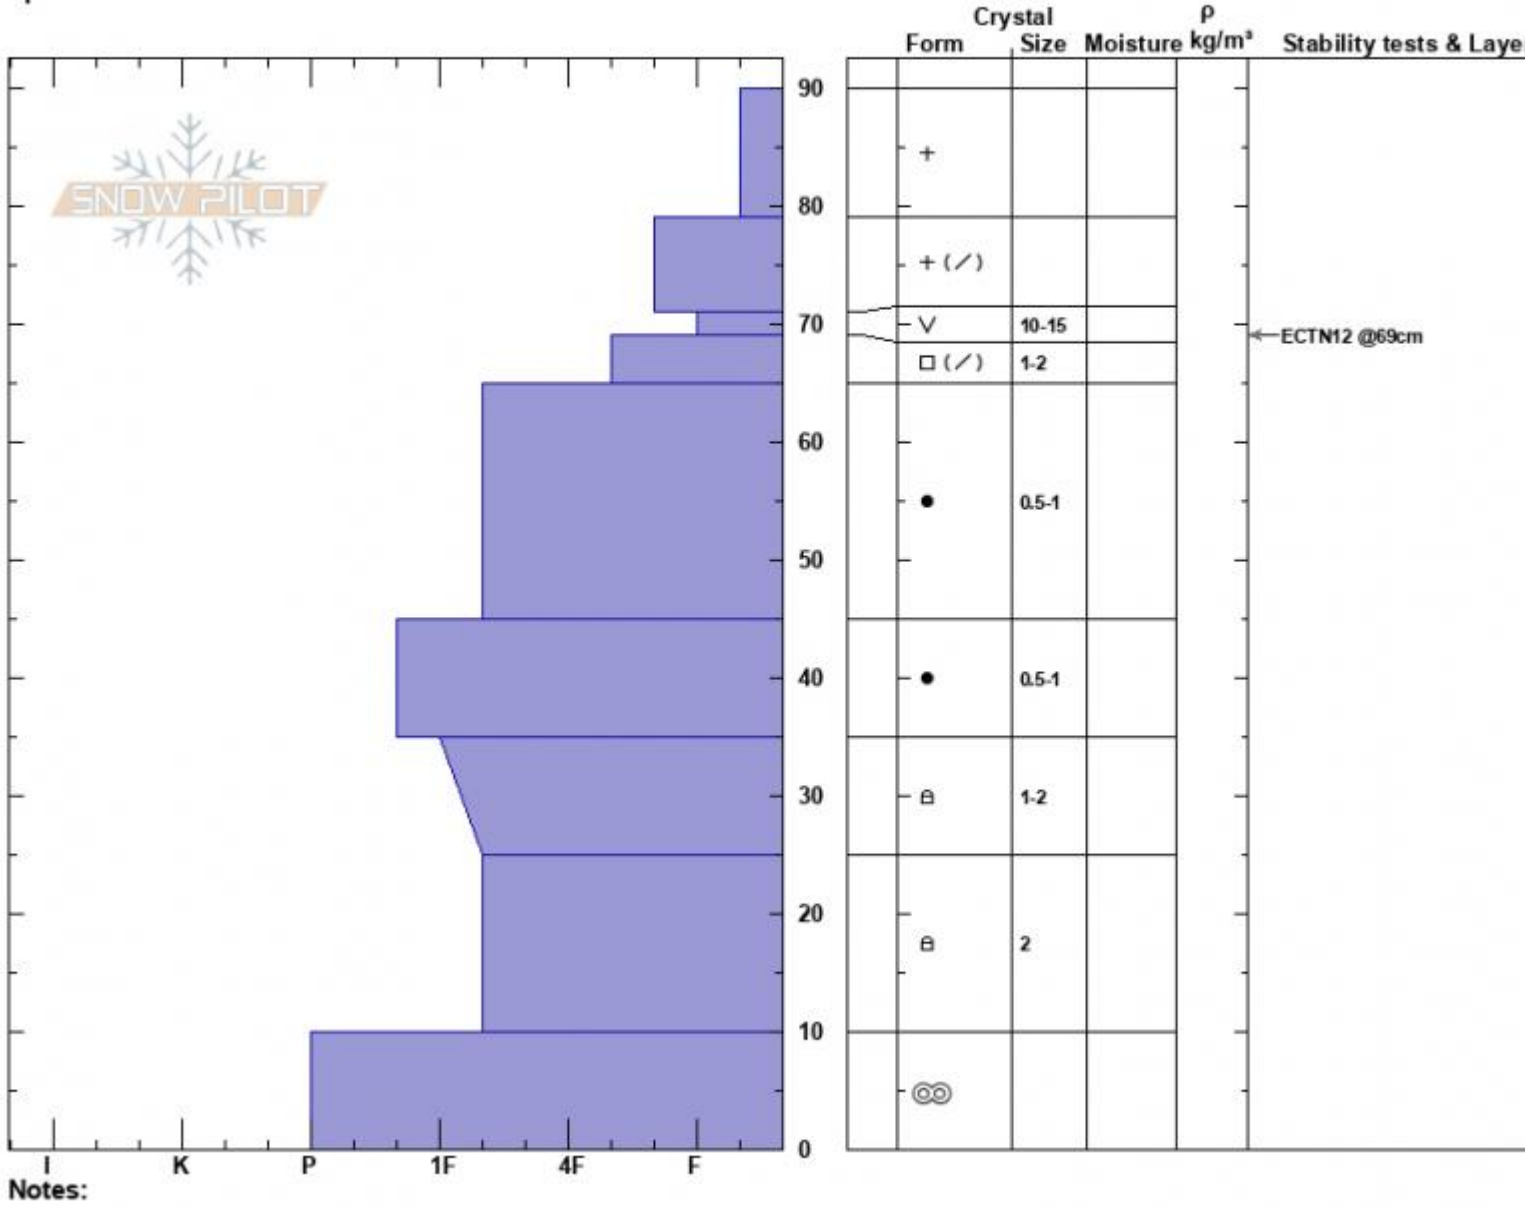

RobsKnob  
 Cooke City  
 MT  
 Elevation: 9520 ft  
 Aspect: 60°  
 Specifics:

Alex Marienthal  
 12/10/2024 - 1:30pm  
 Co-ord: 45.06620N, -109.95156W  
 Slope Angle: 25°  
 Wind Loading: no

Stability: Fair  
 Air Temperature: -9°C  
 Sky Cover: OVC  
 Precipitation: S-1  
 Wind: Light Breeze

HS:90  
 Layer Notes:  
 71-69cm: Problematic layer

Advisory Region  
 Cooke City  
 Longitude  
 -109.96W  
 Latitude  
 45.07N  
 Cooke City, 2024-12-10