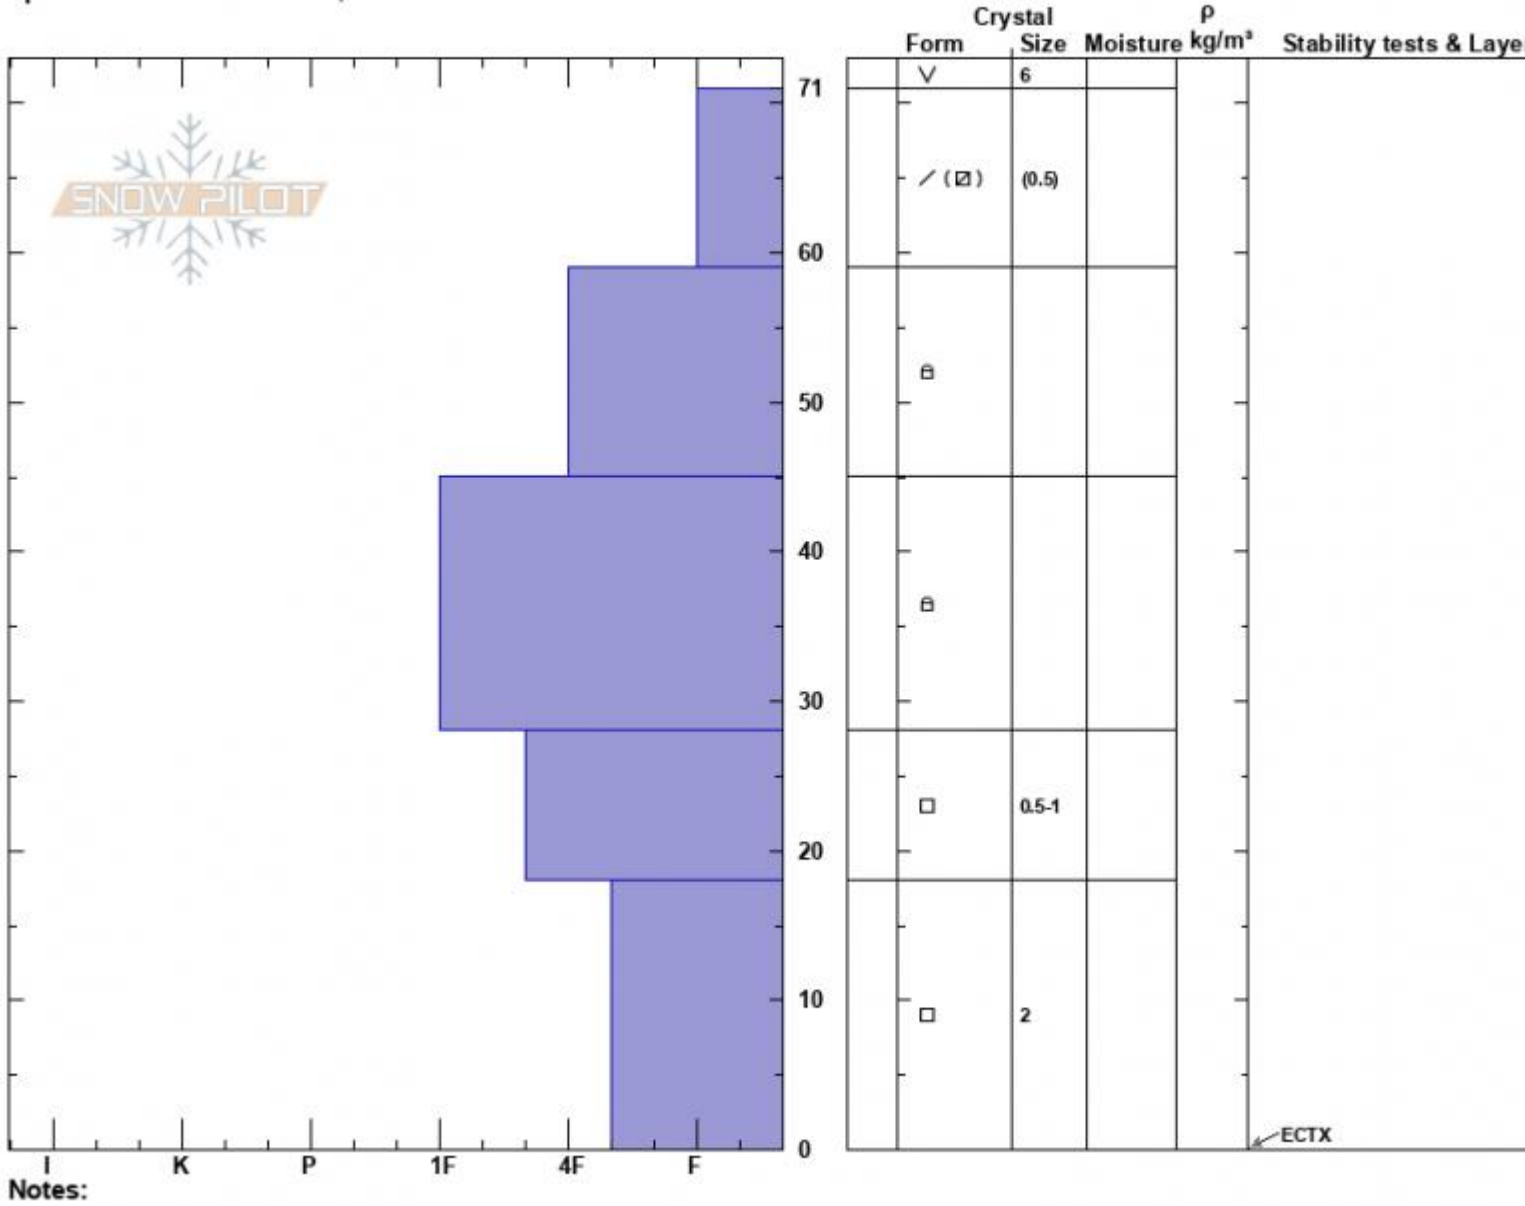

Second Yellow Mule
 Madison Range-N
 MT
 Elevation: 9400 ft
 Aspect: 42°
 Specifics: We snowmobiled slope

Haylee Darby
 12/04/2024 - 11:00am
 Co-ord: 45.17931N, -111.40368W
 Slope Angle: 26°
 Wind Loading: no

Stability:
 Air Temperature: -2°C
 Sky Cover: CLR
 Precipitation: NO
 Wind: W Calm

HS:71
 PF:24
 Layer Notes:

Notes:
 Advisory Region
 Northern Madison
 Longitude
 -111.38W
 Latitude
 45.17N
 Northern Madison, 2024-12-05