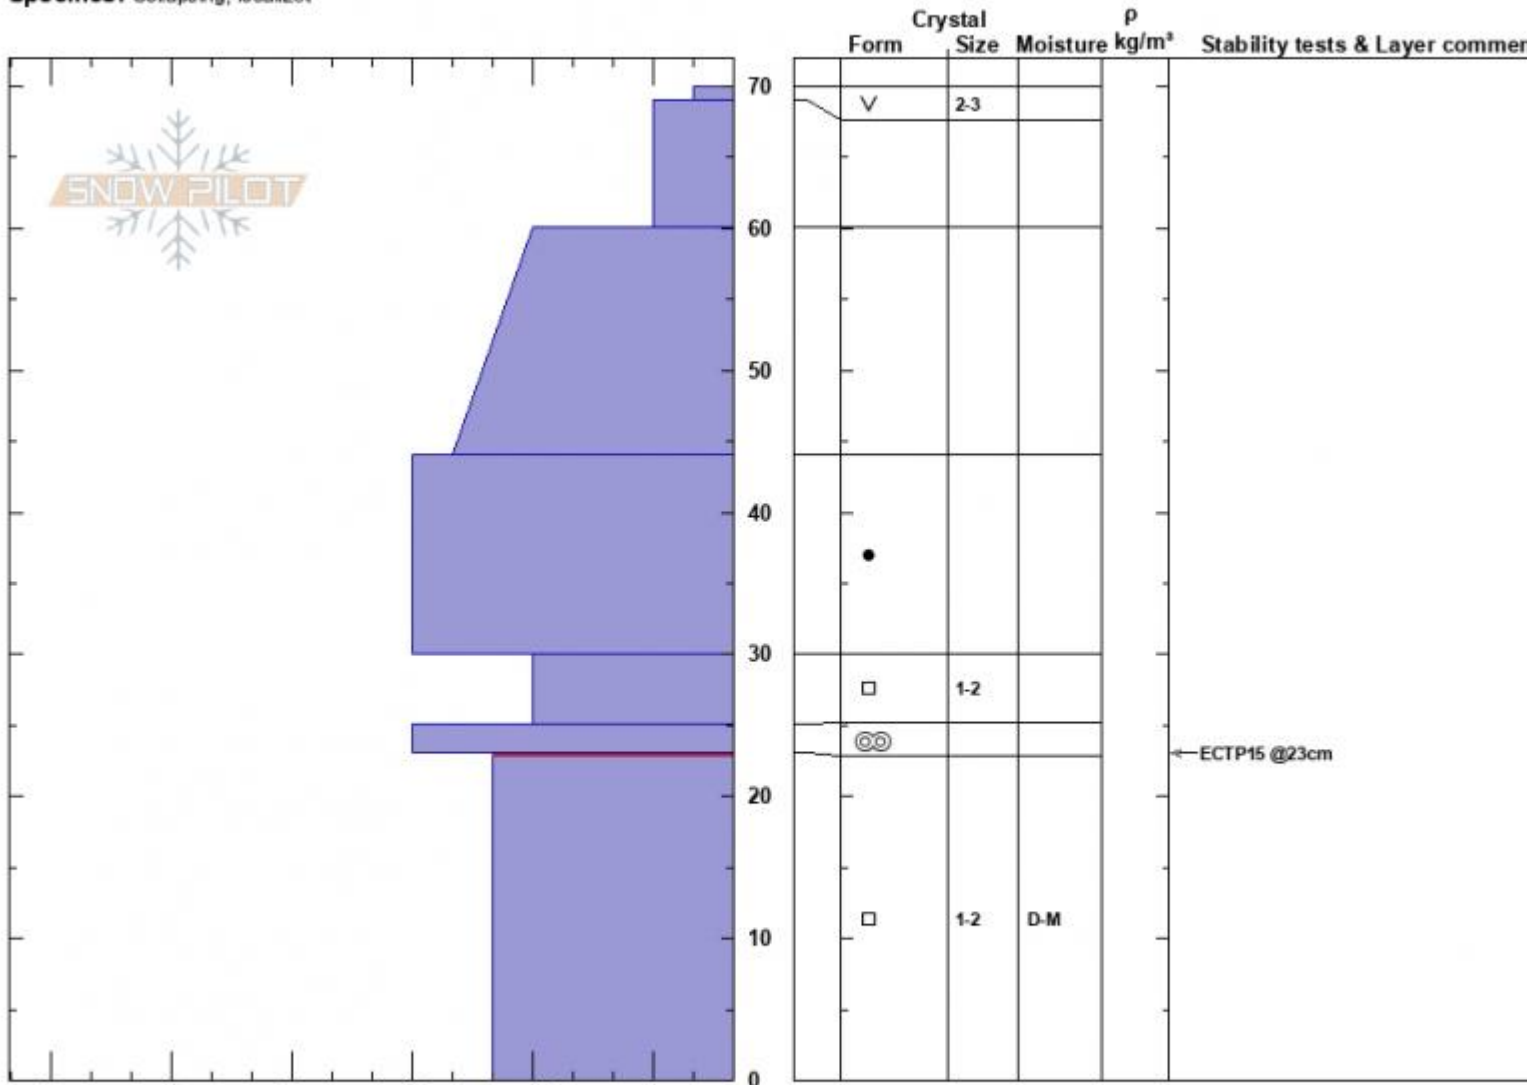

Republic Creek
 Beartooths
 MT
 Elevation: 9800 ft
 Aspect: 262°
 Specifics: Collapsing, localized

Beau Fredlund
 12/02/2024 - 1:00pm
 Co-ord: 44.98471N, -109.92491E
 Slope Angle: 28°
 Wind Loading:

Stability:
 Air Temperature:
 Sky Cover: CLR
 Precipitation:
 Wind:

HS:70
 Layer Notes:
 23-0cm: Problematic layer

Notes: Experienced 3 relatively large collapses today. One in the valley bottom around 8200', and 2 near the ridgetop at 9800' and 9900' respectively- one on a west aspect (in Hayden Creek) and one on an east aspect (in Hayden Creek).

Arduous trail breaking with the semi-supportable slab in the middle of the snowpack.

General HS was around 40-80cms.

Advisory Region
 Cooke City
 Longitude
 -109.94W
 Latitude
 44.99N

Forecast link: [GNFAC Avalanche Forecast for Wed Dec 4, 2024](#) [GNFAC Avalanche Forecast for Thu Dec 5, 2024](#)