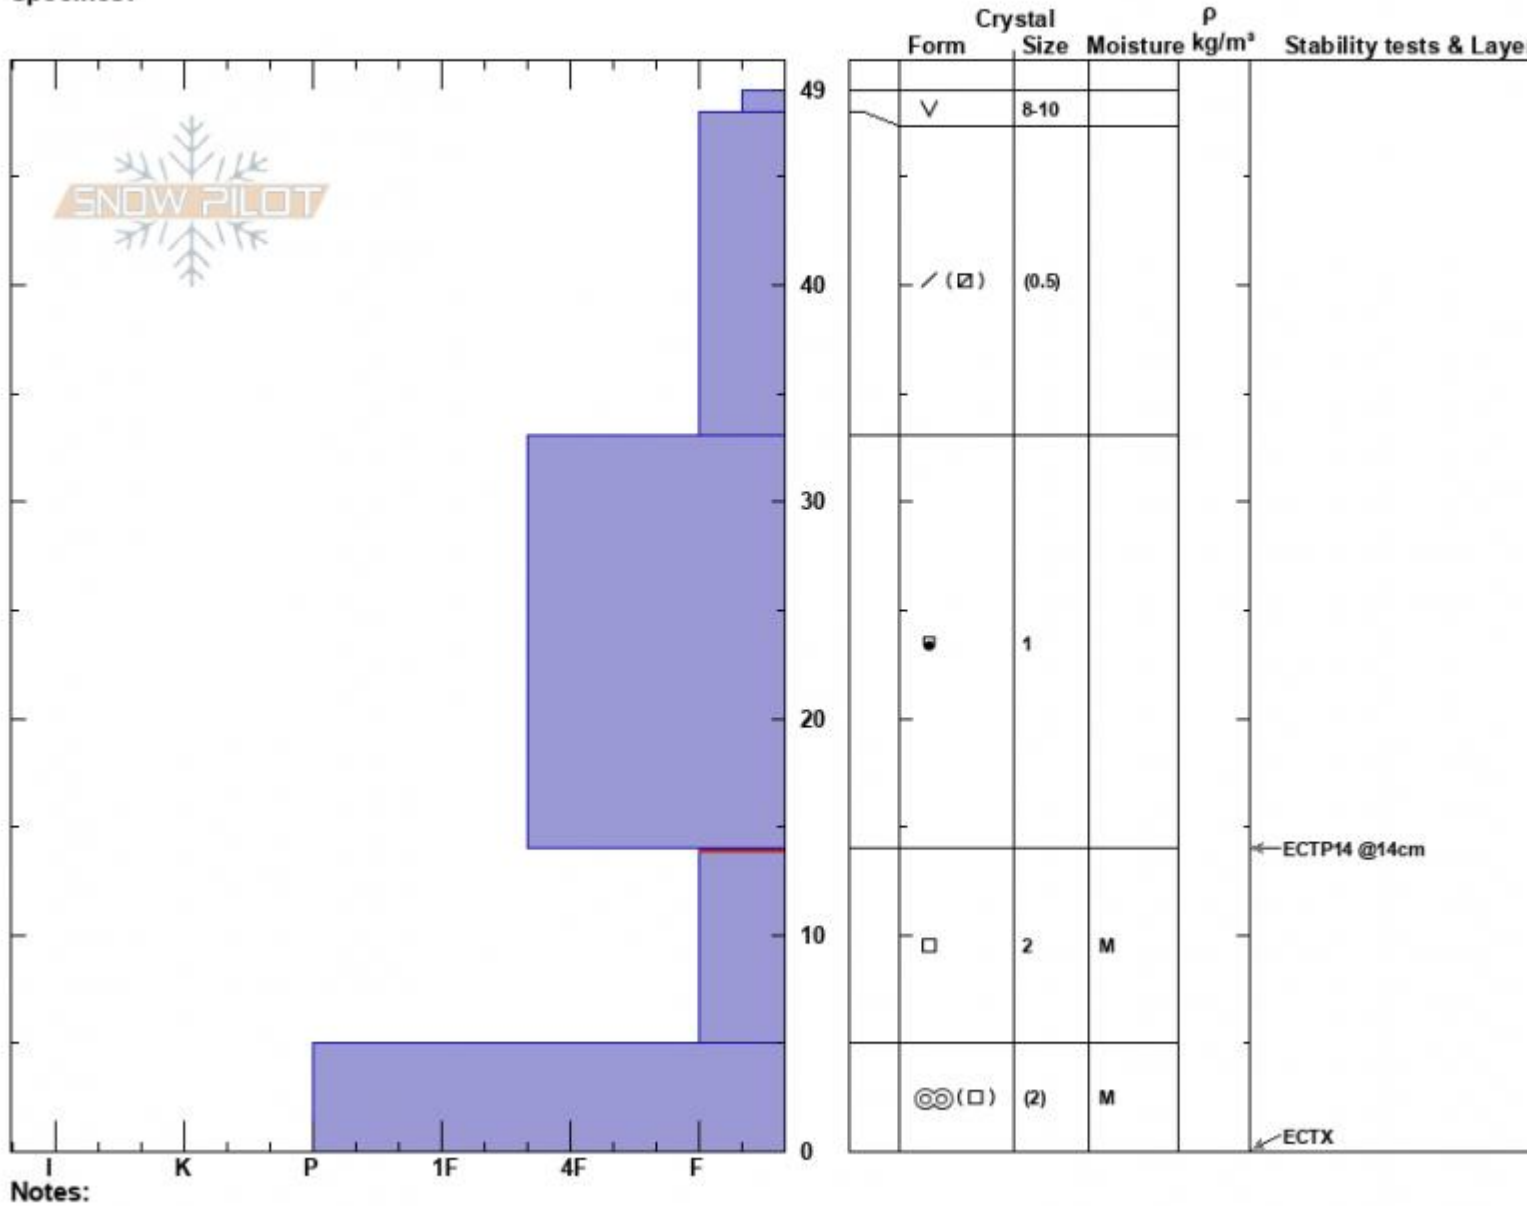

Wilderness Boundary  
 Madison Range-S  
 MT  
 Elevation: 8850 ft  
 Aspect: 240°  
 Specifics:

Dave Zinn  
 12/03/2024 - 12:15pm  
 Co-ord: 44.97699N, -111.35905W  
 Slope Angle: 20°  
 Wind Loading: no

Stability: Good  
 Air Temperature:  
 Sky Cover: CLR  
 Precipitation: NO  
 Wind: Calm

HS:49  
 PF:30  
 Layer Notes:  
 14-5cm: Problematic layer

Notes:  
 Advisory Region  
 Southern Madison  
 Longitude  
 -111.27W  
 Latitude  
 45.06N  
 Southern Madison, 2024-12-03