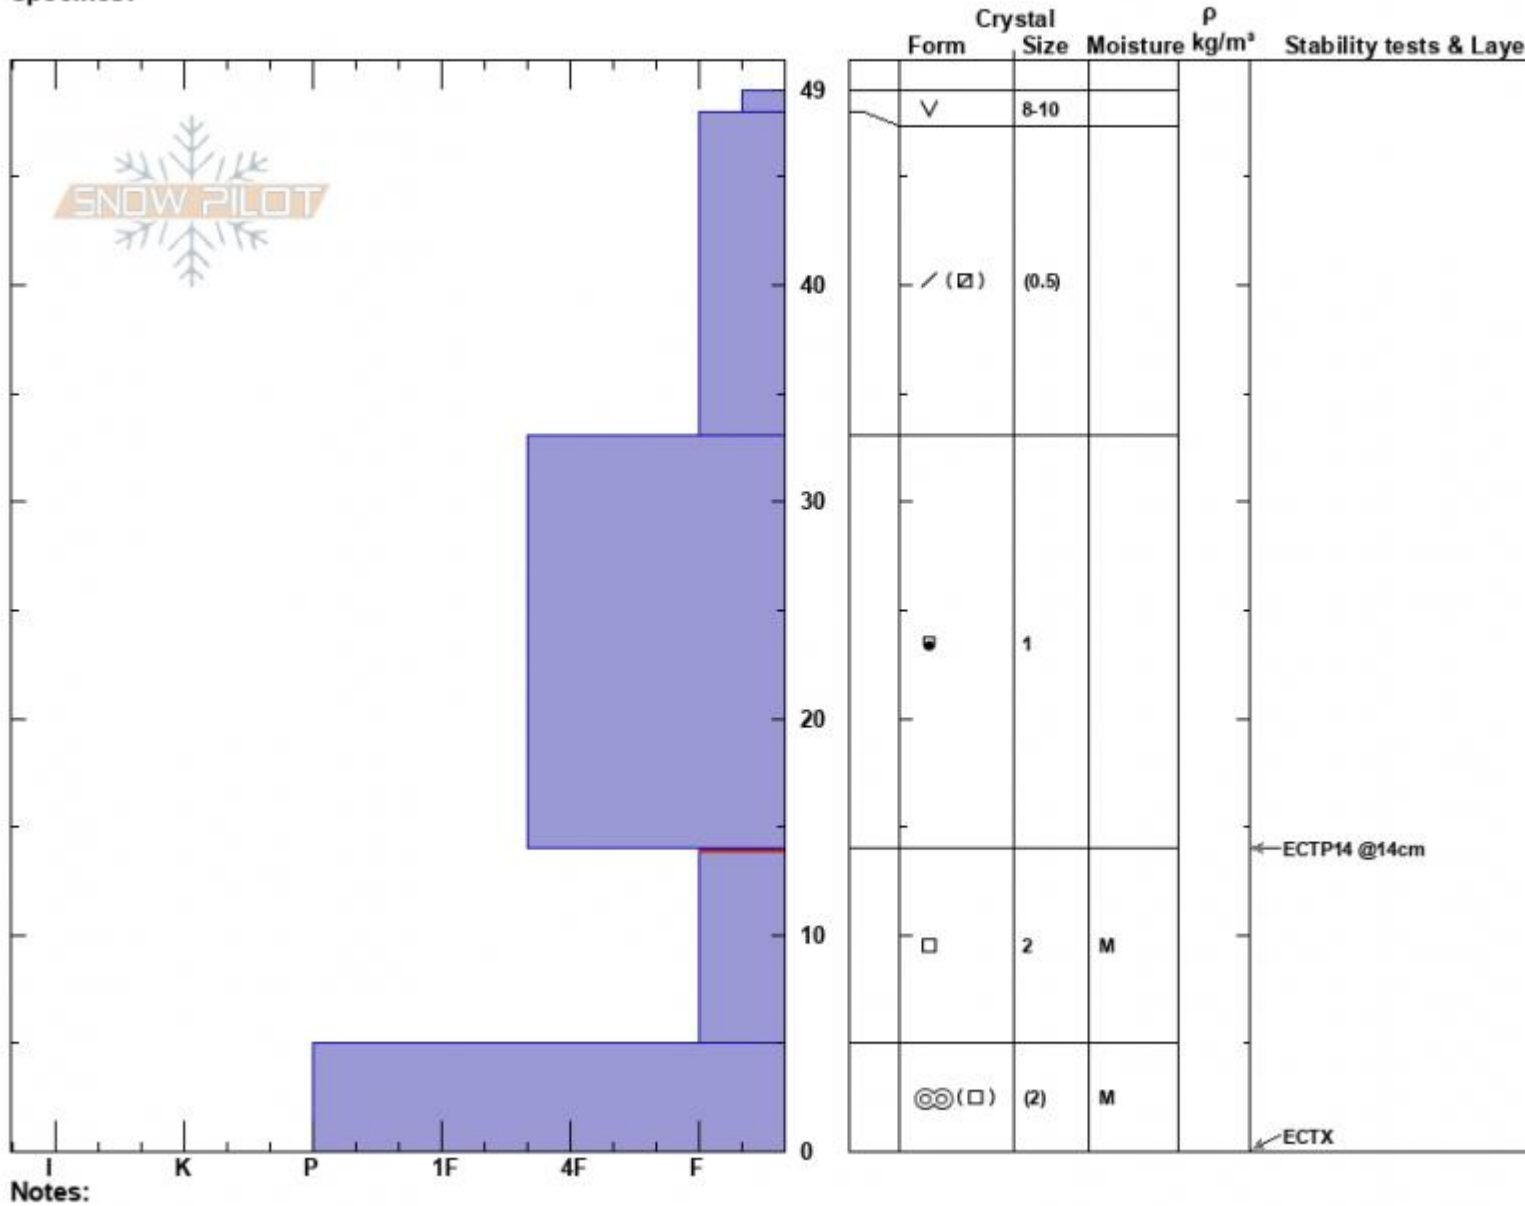

Wilderness Boundary  
 Madison Range-S  
 MT  
 Elevation: 8850 ft  
 Aspect: 240°  
 Specifics:

Dave Zinn  
 12/03/2024 - 12:15pm  
 Co-ord: 44.97699N, -111.35905W  
 Slope Angle: 20°  
 Wind Loading: no

Stability: Good  
 Air Temperature:  
 Sky Cover: CLR  
 Precipitation: NO  
 Wind: Calm

HS:49  
 PF:30  
 Layer Notes:  
 14-5cm: Problematic layer

Notes:  
 Advisory Region  
 Southern Madison  
 Longitude  
 -111.27W  
 Latitude  
 45.06N  
 Southern Madison, 2024-12-03