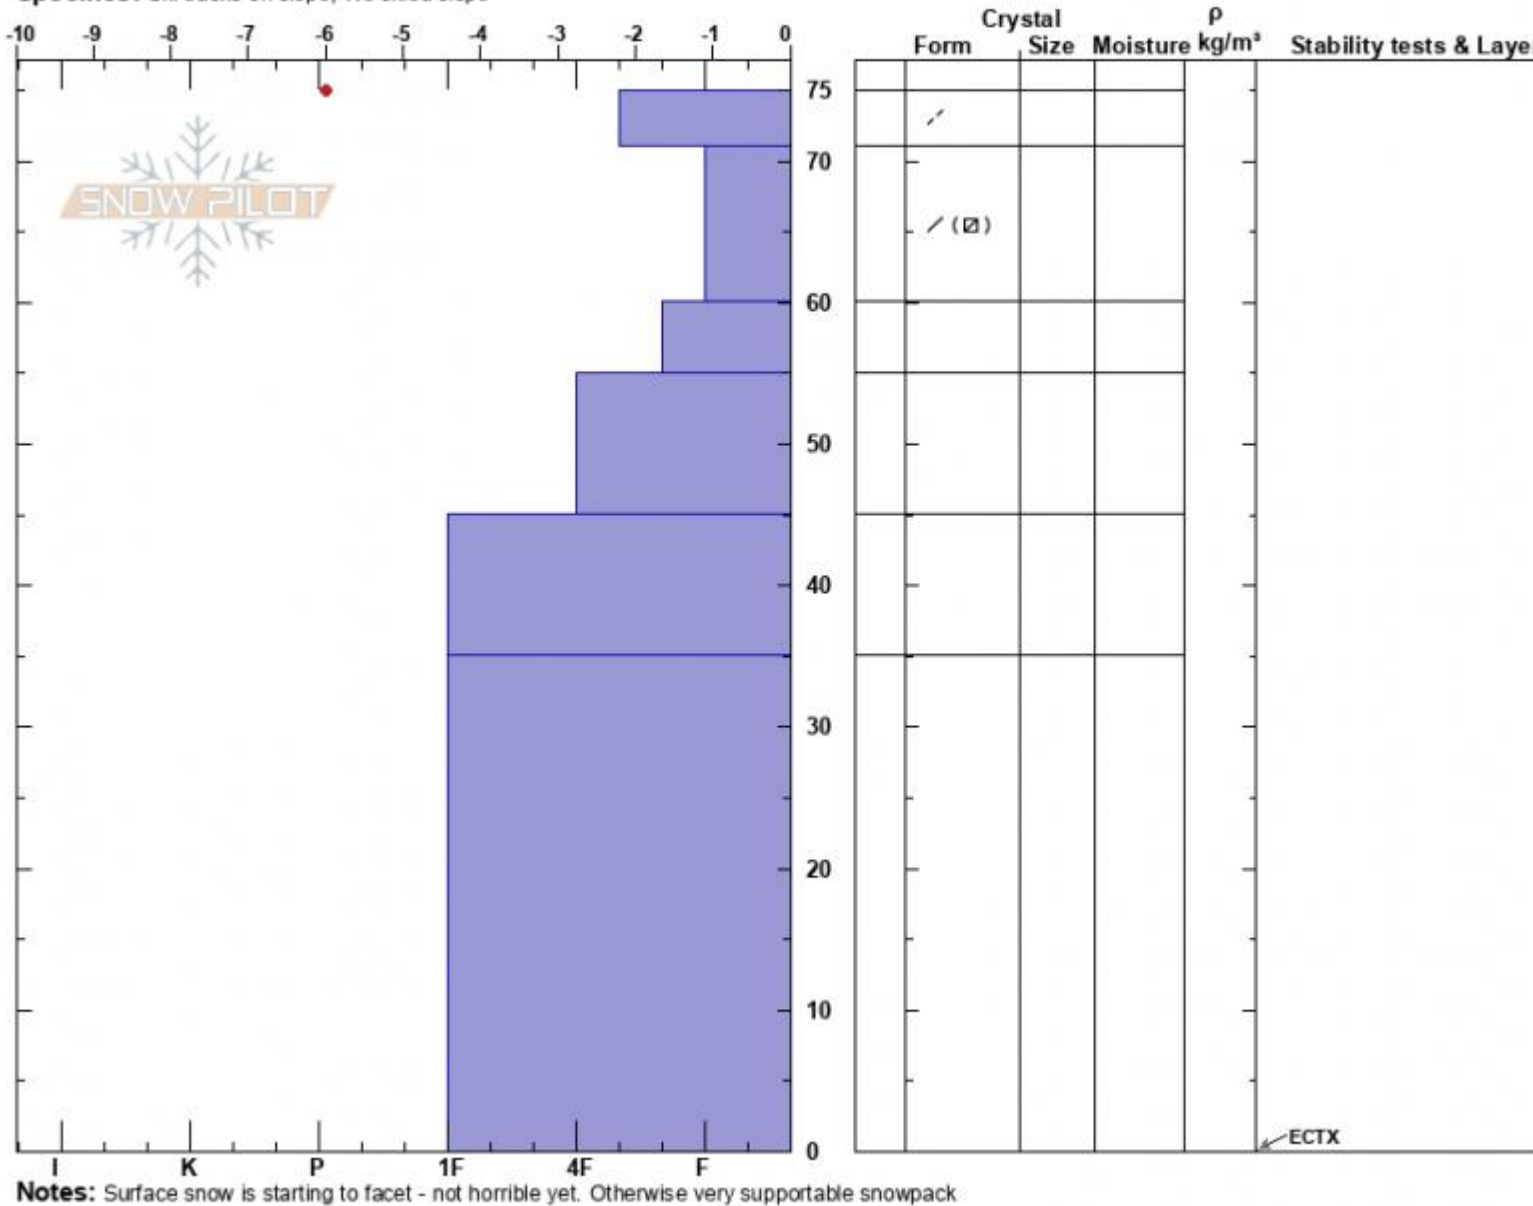

Slushmans-AboveTrolley
 Bridger Range
 MT
 Elevation: 8650 ft
 Aspect: 53°
 Specifics: Ski tracks on slope; We skied slope

Mark Staples
 12/02/2024 - 11:15am
 Co-ord: 45.80341N, -110.93301W
 Slope Angle: 30°
 Wind Loading:

Stability: Good
 Air Temperature: 3.5°C
 Sky Cover: CLR
 Precipitation: NO
 Wind:

HS:75
 Layer Notes:
 71-60cm: Problematic layer

Snow profile in Slushmans

Advisory Region
 Bridger Range
 Longitude
 -110.92W
 Latitude
 45.82N