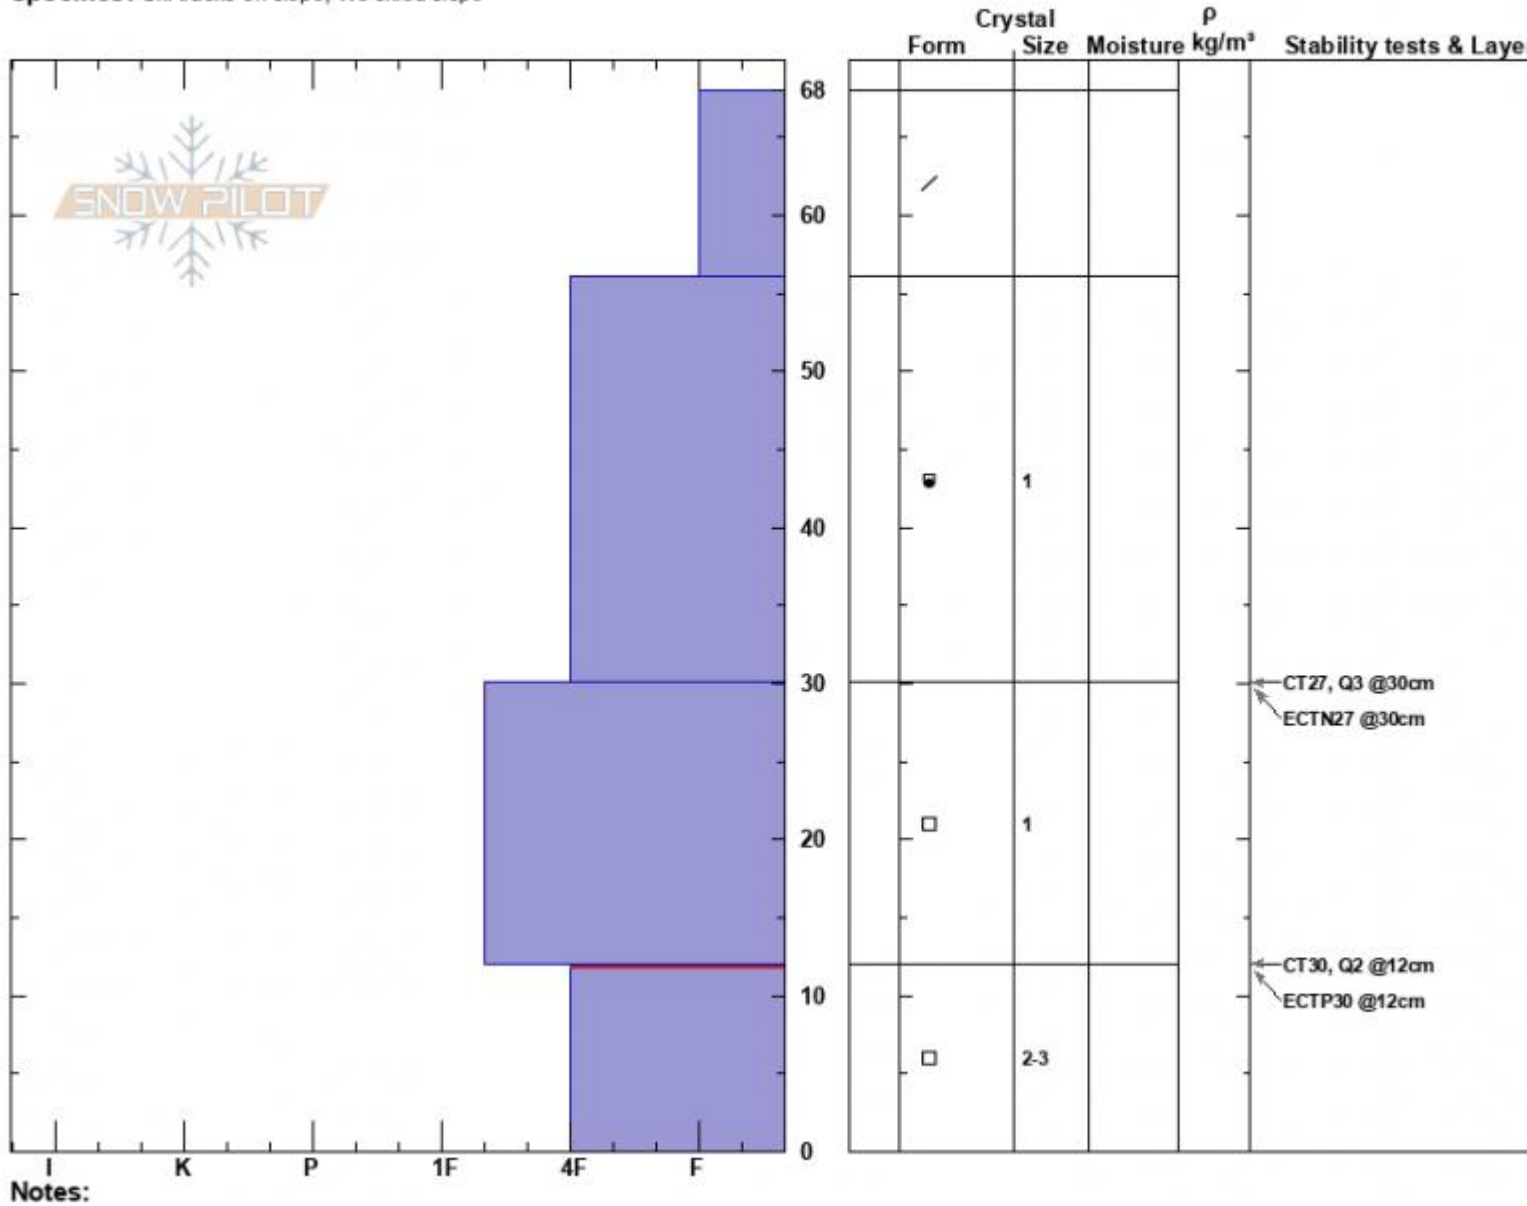

Spanky's Profile  
 Madison Range-N  
 MT  
 Elevation: 9240 ft  
 Aspect: 60°  
 Specifics: Ski tracks on slope; We skied slope

Dave Zinn  
 12/01/2024 - 12:00pm  
 Co-ord: 45.32441N, -111.38145W  
 Slope Angle: 32°  
 Wind Loading: no

Stability: Good  
 Air Temperature:  
 Sky Cover: BKN  
 Precipitation: NO  
 Wind: Calm

HS:68  
 PF:60  
 Layer Notes:  
 12-0cm: Problematic layer

Advisory Region  
 Northern Madison  
 Longitude  
 -111.38W  
 Latitude  
 45.35N  
 Northern Madison, 2024-12-01