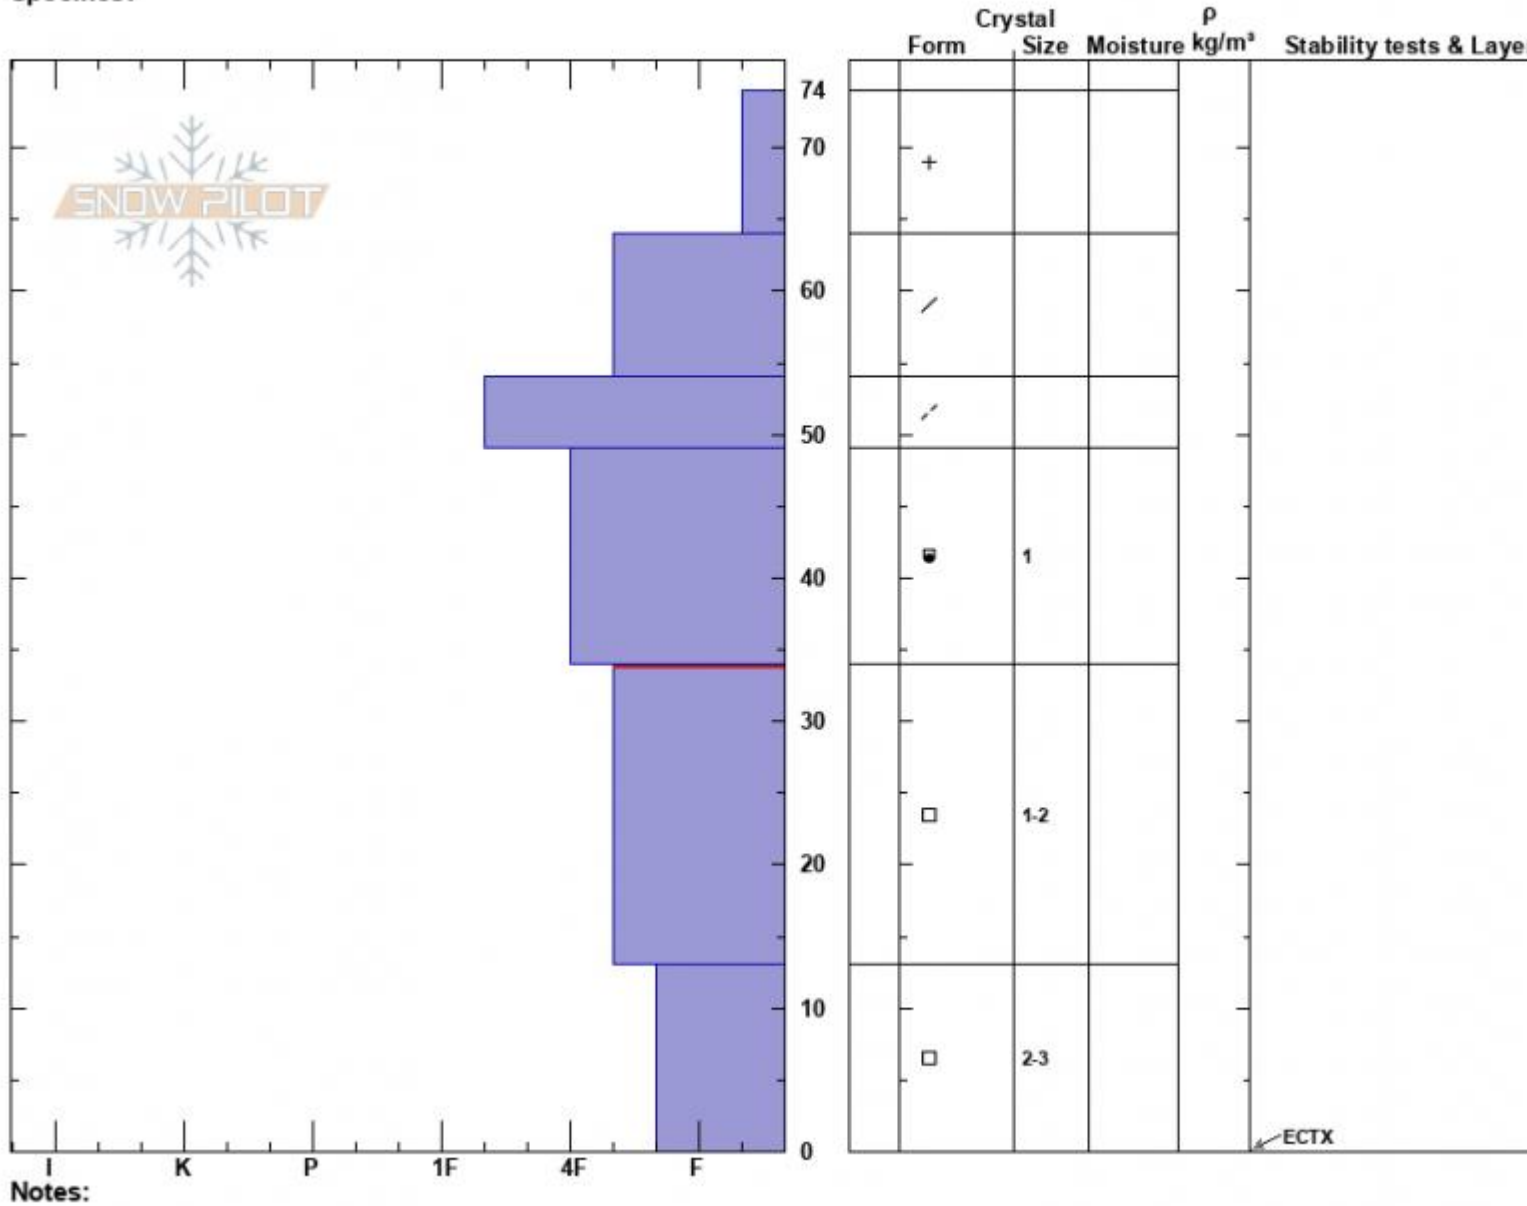

Blackmore N Shoulder
 Gallatin Range-N
 MT
 Elevation: 9626 ft
 Aspect: 315°
 Specifics:

Haylee Darby
 11/27/2024 - 11:15am
 Co-ord: 45.44781N, -110.99935W
 Slope Angle: 25°
 Wind Loading: previous

Stability:
 Air Temperature: -6°C
 Sky Cover: CLR
 Precipitation: NO
 Wind: W Calm

HS:74
 PF:74
 Layer Notes: 34-13cm:Problematic layer

Advisory Region
 Northern Gallatin
 Longitude
 -111.00W
 Latitude
 45.44N
 Northern Gallatin, 2024-11-27