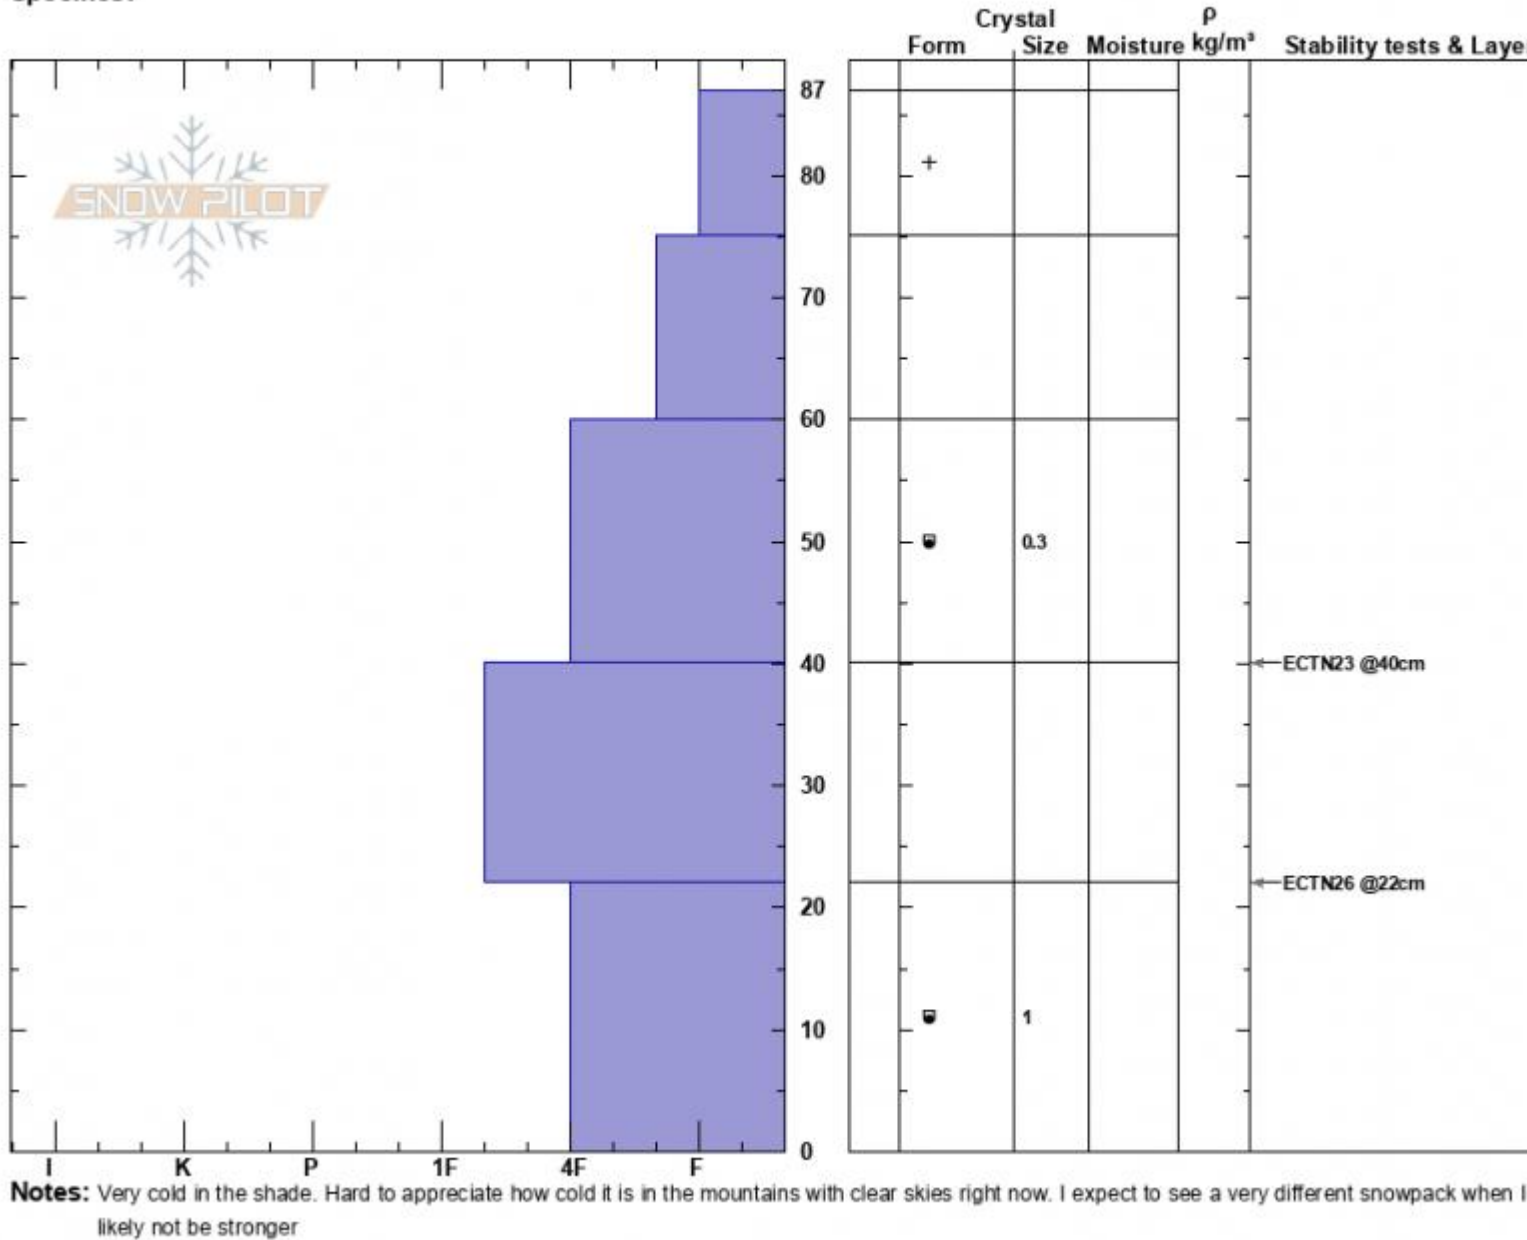

Cabin Creek N
 Madison Range-S
 MT
 Elevation: 9052 ft
 Aspect: 315°
 Specifics:

Mark Staples
 11/27/2024 - 11:00am
 Co-ord: 44.88165N, -111.18568W
 Slope Angle:
 Wind Loading:

Stability:
 Air Temperature:
 Sky Cover: FEW
 Precipitation:
 Wind:

HS:87
 Layer Notes:
 60-40cm: Problematic layer

N facing profile Cabin Creek

Advisory Region
 Southern Madison

Longitude

-111.23W

Latitude

44.89N

Southern Madison, 2024-11-27