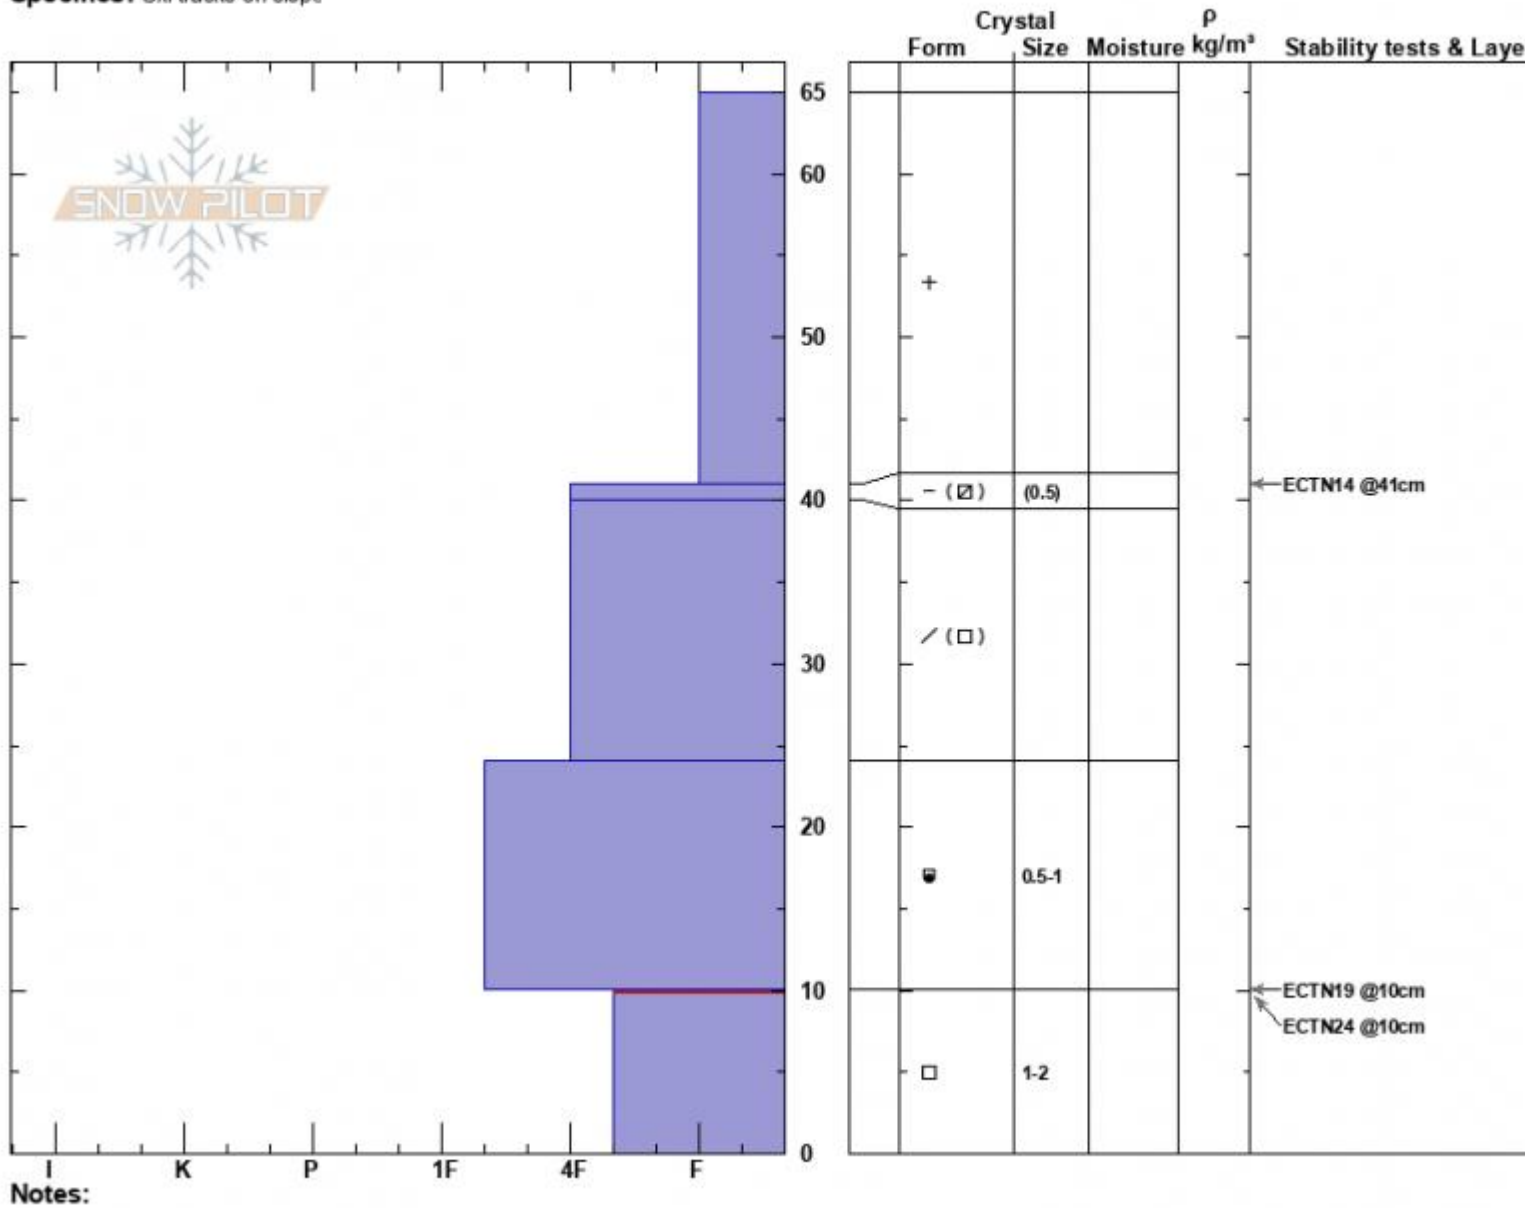

Spanky's
 Madison Range-N
 MT
 Elevation: 9240 ft
 Aspect: 50°
 Specifics: Ski tracks on slope

Dave Zinn
 11/20/2024 - 11:40am
 Co-ord: 45.32424N, -111.38128W
 Slope Angle: 24°
 Wind Loading: no

Stability: Very Good
 Air Temperature:
 Sky Cover: BKN
 Precipitation: NO
 Wind: N Light Breeze

HS:65
 PF:60
 Layer Notes:
 10-0cm: Problematic layer

Notes:
 Advisory Region
 Northern Madison
 Longitude
 -111.39W
 Latitude
 45.34N
 Northern Madison, 2024-11-20