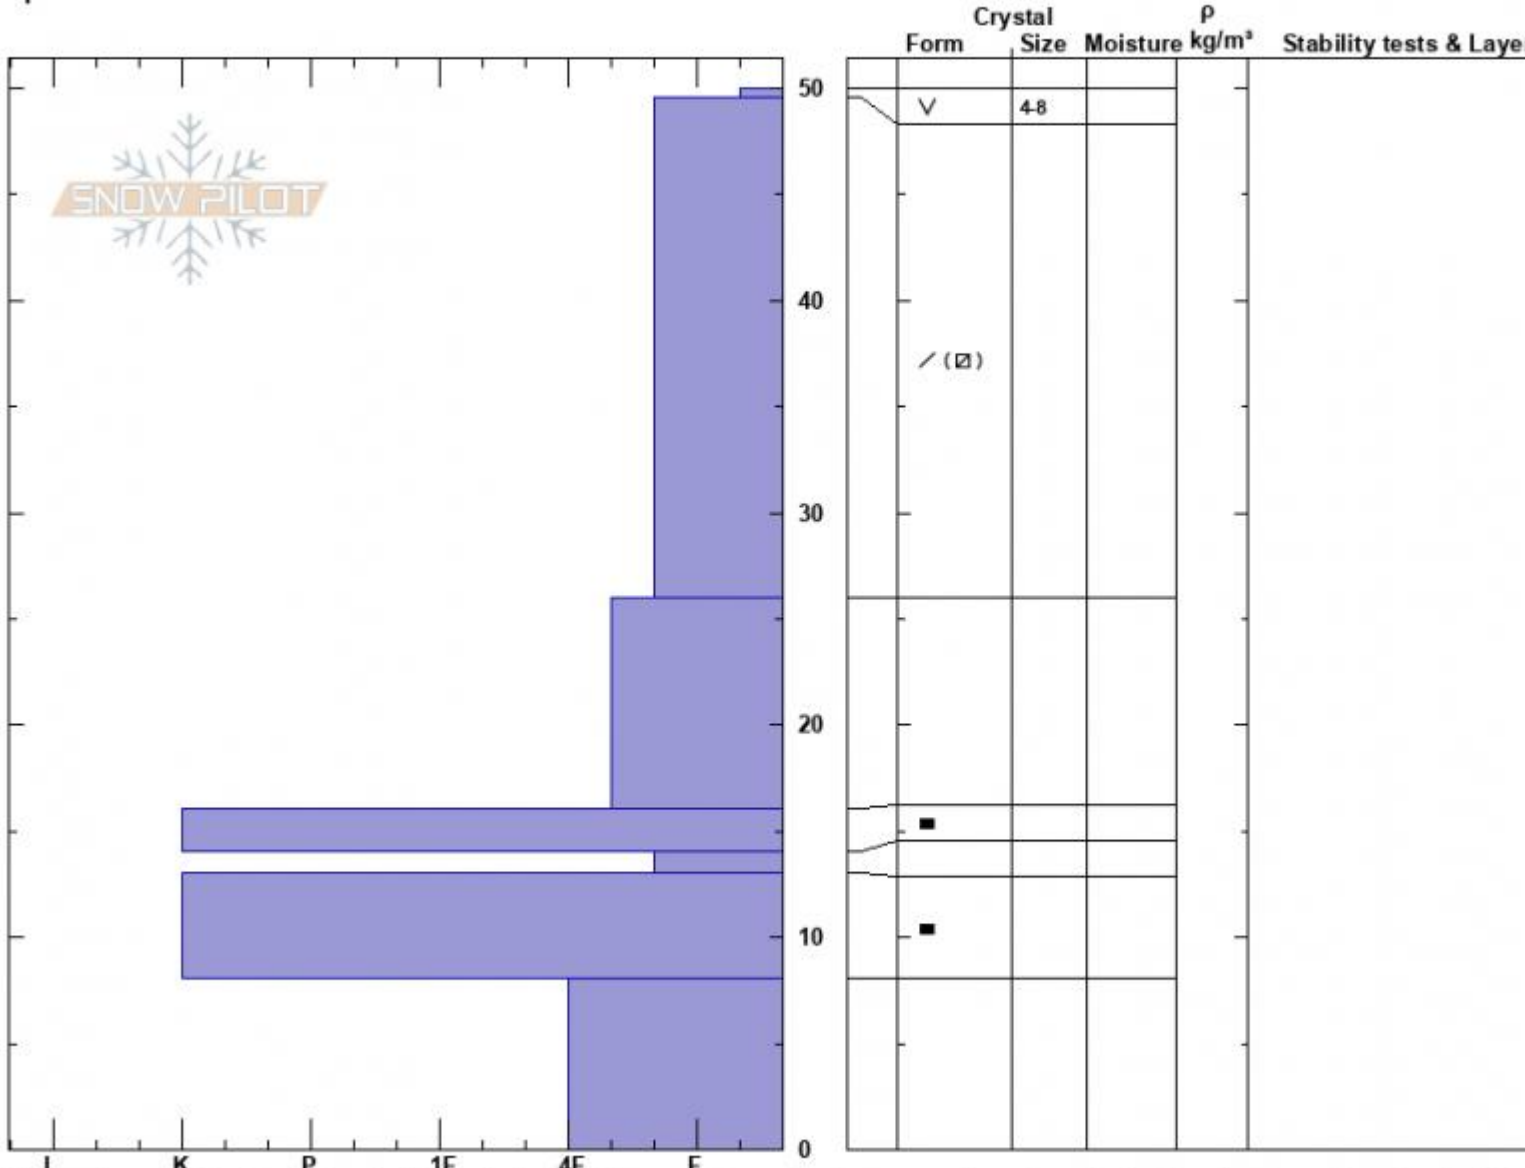

Black Canyon
 Henry Lake Mtns
 ID
 Elevation: 8000 ft
 Aspect: 40°
 Specifics:

Mark Staples
 11/10/2024 - 11:00am
 Co-ord: 44.46263N, -111.10152W
 Slope Angle: 35°
 Wind Loading:

Stability: Very Good
 Air Temperature:
 Sky Cover: BKN
 Precipitation: NO
 Wind:

HS:50
 PF:37
 Layer Notes:
 49.5-26cm: Problematic layer

Notes: New snow from the first week of November has settled some but is also faceting some on the surface. Surface hoar development is a clear sign that been quite cold under clear skies. It is faceting some. Snow on sunny south aspects is damp.

Snow profile at head of Black Canyon

Advisory Region
 Island Park
 Longitude
 -111.14W

Latitude

44.48N

Island Park, 2024-11-10