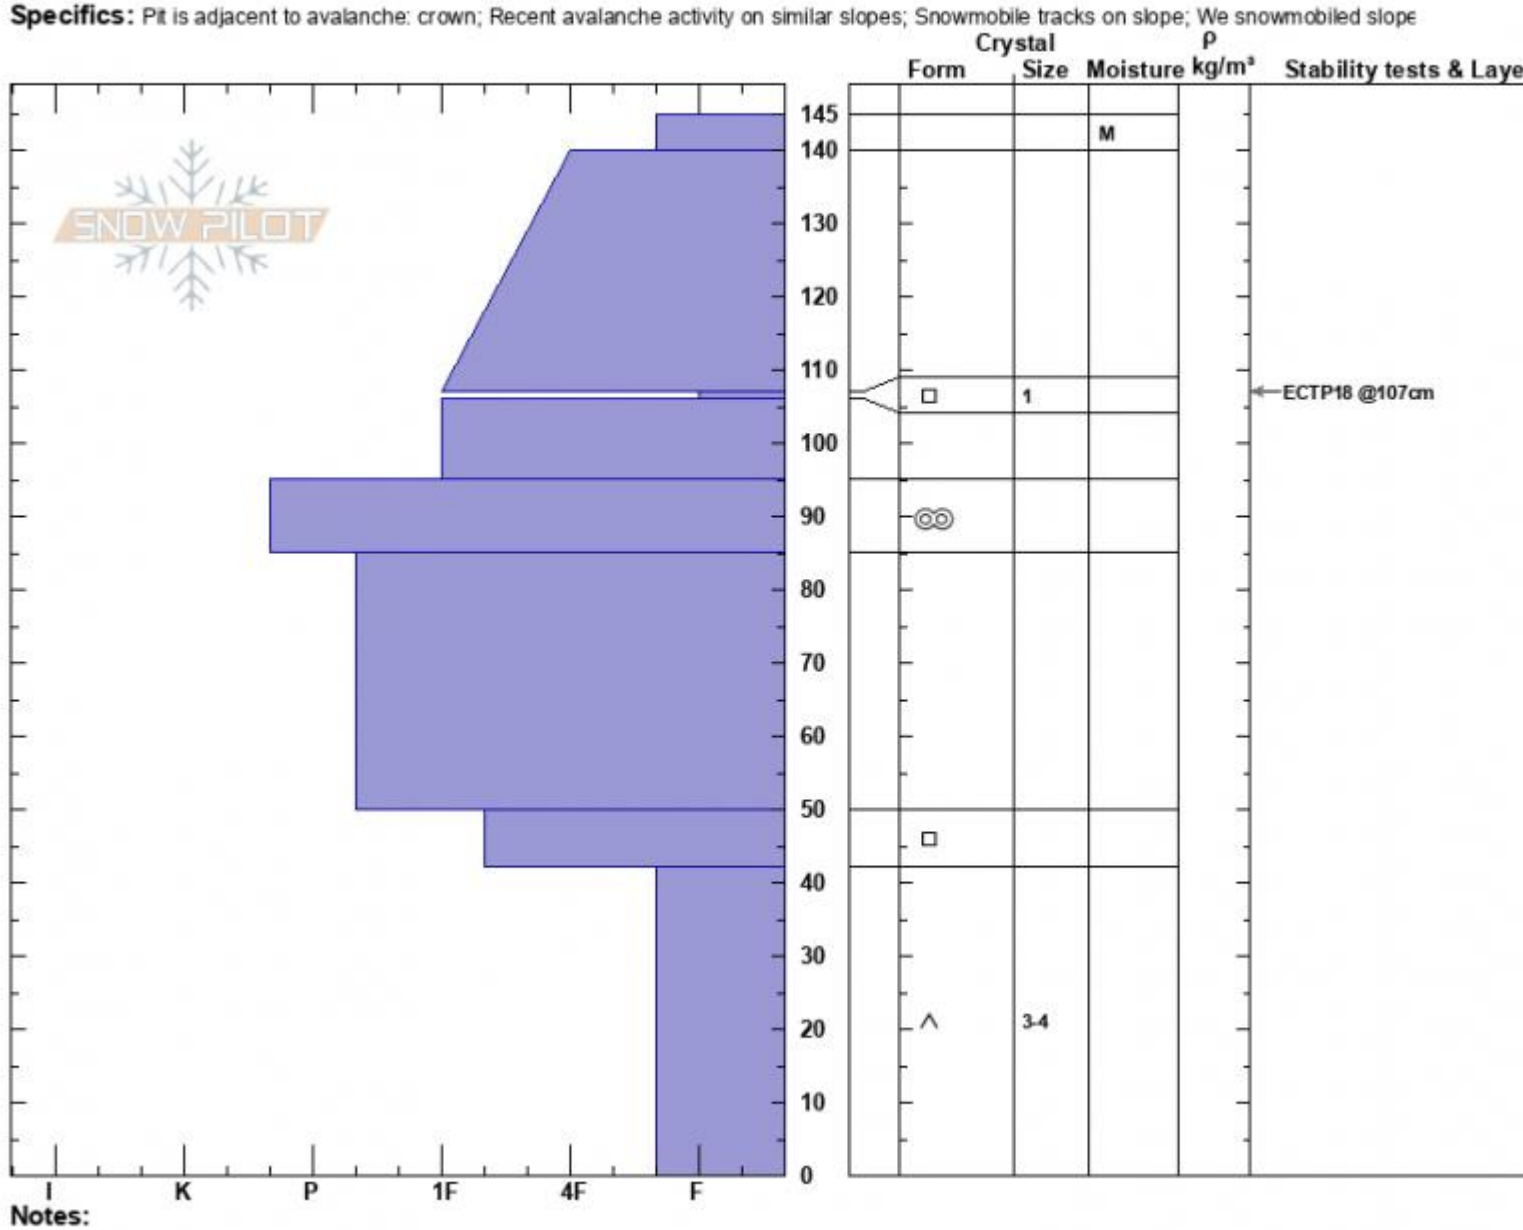

Targhee Creek
 Lionhead Range
 MT
 Elevation: 9600 ft
 Aspect: 75°
 Specifics: Pit is adjacent to avalanche: crown; Recent avalanche activity on similar slopes; Snowmobile tracks on slope; We snowmobiled slope

Ian Hoyer
 04/02/2024 - 12:00pm
 Co-ord: 44.75039N, -111.39098W
 Slope Angle: 31°
 Wind Loading: no

Stability: Fair
 Air Temperature:
 Sky Cover: CLR
 Precipitation: NO
 Wind: Calm

HS:145
 PF:30
 Layer Notes: 107-106cm:Problematic layer

Advisory Region
 Lionhead Range
 Longitude
 -111.32W
 Latitude
 44.71N
 Avalanche Details: [Snowmo triggered small slide at Lionhead](#)
 Lionhead Range, 2024-04-02