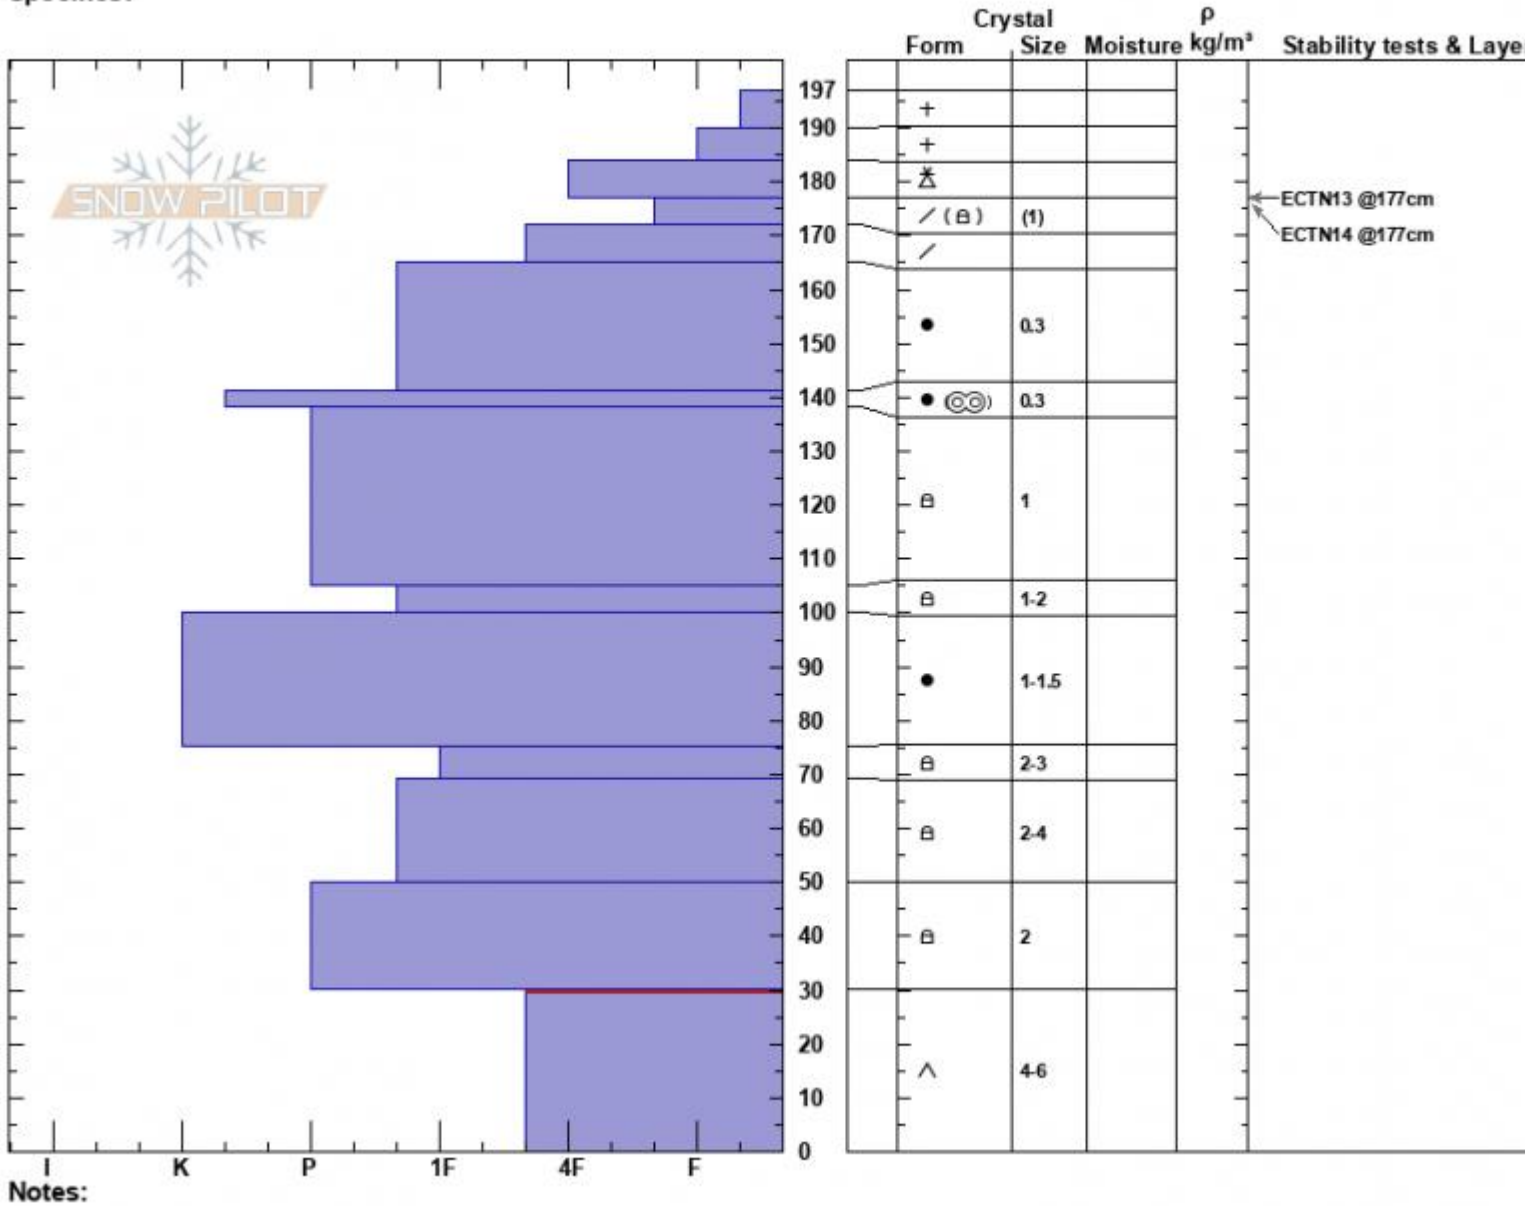

First Yellow Mule
 Madison Range-N
 MT
 Elevation: 9400 ft
 Aspect: 11°
 Specifics:

Zach Peterson
 03/24/2024 - 11:10am
 Co-ord: 45.17495N, -111.37992W
 Slope Angle: 12°
 Wind Loading: yes

Stability: Good
 Air Temperature:
 Sky Cover: OVC
 Precipitation: S-1
 Wind: N Light Breeze

HS:197 Layer Notes:
 PF:35 30-0cm: Problematic layer

Notes:
 Advisory Region
 Northern Madison
 Longitude
 -111.38W
 Latitude
 45.17N
 Northern Madison, 2024-03-24